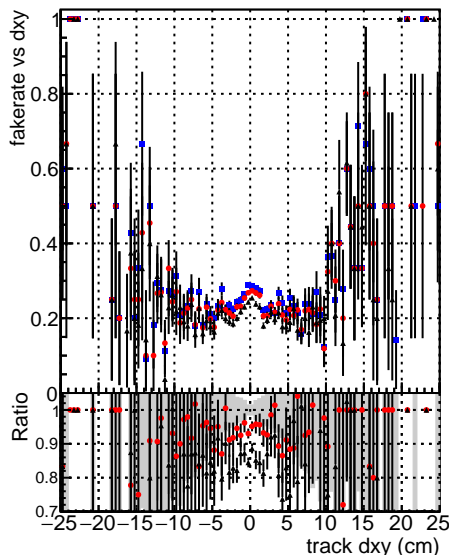

Fake rate vs dx**Duplicates Rate vs Dxy****Pileup rate vs dx**

■ BQM mkFit TTbarPU50 -extractedGeoms_rescaleError100
■ BQM mkFit TTbarPU50 -extractedGeoms_rescaleError100 dTCutOverlap0p0
■ BQM mkFit TTbarPU50 -extractedGeoms_rescaleError100 dTCutOverlap0p0 dynamicChi2CutOverlap

Fake rate vs dz**Duplicates Rate vs Dzy****Pileup rate vs dz**