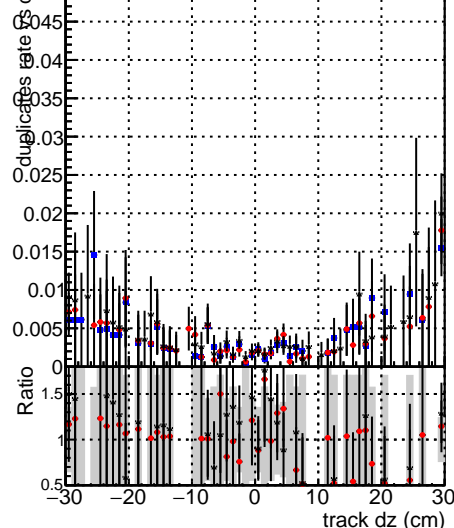

Fake rate vs dx**Duplicates Rate vs Dxy****Pileup rate vs dx**

■ BQM mkFit TTbarPU50 -extractedGeoms_rescaleError100
■ BQM mkFit TTbarPU50 -extractedGeoms_rescaleError100 dTCutOverlap0p0
■ BQM mkFit TTbarPU50 -extractedGeoms_rescaleError100 dTCutOverlap0p0 dynamicChi2CutOverlap

Fake rate vs dz**Duplicates Rate vs Dzy****Pileup rate vs dz**