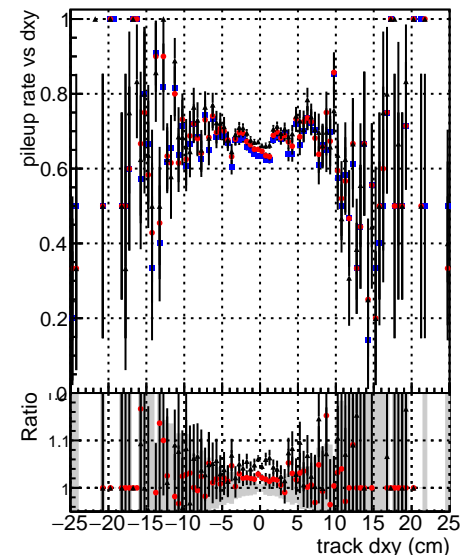

Fake rate vs dx**Duplicates Rate vs Dxy****Pileup rate vs dx**

■ BQM mkFit TTbarPU50 -extractedGeoms_rescaleError100
■ BQM mkFit TTbarPU50 -extractedGeoms_rescaleError100 dTCutOverlap0p0
■ BQM mkFit TTbarPU50 -extractedGeoms_rescaleError100 dTCutOverlap0p0 dynamicChi2CutOverlap

Fake rate vs dz**Duplicates Rate vs Dzy****Pileup rate vs dz**