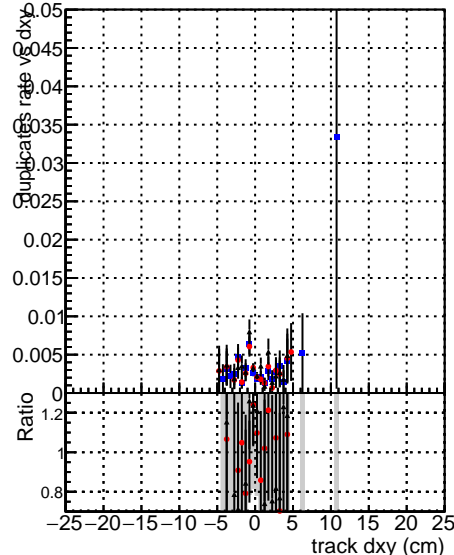

Fake rate vs dx**Duplicates Rate vs Dxy****Pileup rate vs dx**

■ BQM mkFit TTbarPU50 -extractedGeoms_rescaleError100
■ BQM mkFit TTbarPU50 -extractedGeoms_rescaleError100 dTCutOverlap0p0
■ BQM mkFit TTbarPU50 -extractedGeoms_rescaleError100 dTCutOverlap0p0 dynamicChi2CutOverlap

Fake rate vs dz**Duplicates Rate vs Dzy****Pileup rate vs dz**