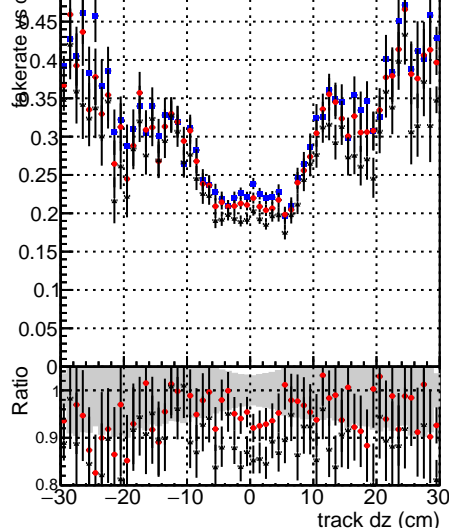

Fake rate vs dx**Duplicates Rate vs Dxy****Pileup rate vs dx**

■ BQM mkFit TTbarPU50 -extractedGeoms_rescaleError100
■ BQM mkFit TTbarPU50 -extractedGeoms_rescaleError100 dTCutOverlap0p0
■ BQM mkFit TTbarPU50 -extractedGeoms_rescaleError100 dTCutOverlap0p0 dynamicChi2CutOverlap

Fake rate vs dz**Duplicates Rate vs Dzy****Pileup rate vs dz**