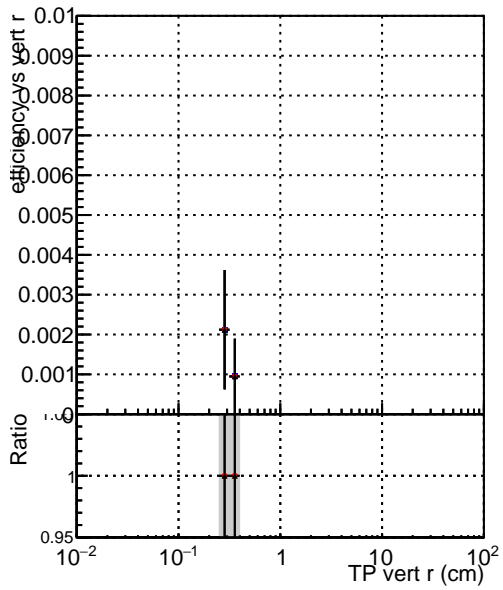

Efficiency vs vertpos**fake+duplicates vs vert r****Efficiency**

- DQM_mkFit_TTbarPU50_extractedGeoms_rescaleError100
- DQM_mkFit_TTbarPU50_extractedGeoms_rescaleError100_pTCutOverlap0p0
- DQM_mkFit_TTbarPU50_extractedGeoms_rescaleError100_pTCutOverlap0p0_dynamicChi2CutOverlap

**Efficiency vs. sim PV z****fake+duplicates vs Sim. PV z**