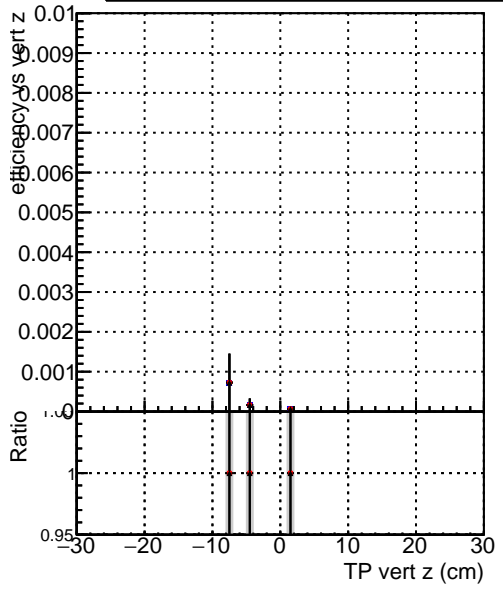

Efficiency vs vertpos**fake+duplicates vs vert r****Efficiency**

- DQM_mkFit_TTbarPU50_extractedGeoms_rescaleError100
- DQM_mkFit_TTbarPU50_extractedGeoms_rescaleError100_pTCutOverlap0p0
- DQM_mkFit_TTbarPU50_extractedGeoms_rescaleError100_pTCutOverlap0p0_dynamicChi2CutOverlap

**Efficiency vs. sim PV z****fake+duplicates vs Sim. PV z**