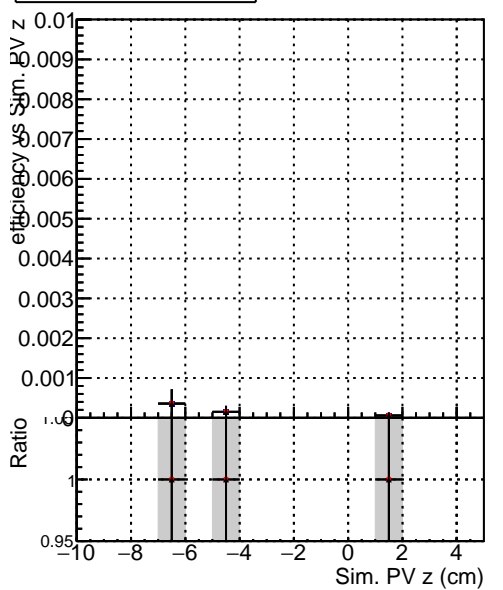

Efficiency vs vertpos**fake+duplicates vs vert r****Efficiency**

- DQM_mkFit_TTbarPU50_extractedGeoms_rescaleError100
- DQM_mkFit_TTbarPU50_extractedGeoms_rescaleError100_pTCutOverlap0p0
- DQM_mkFit_TTbarPU50_extractedGeoms_rescaleError100_pTCutOverlap0p0_dynamicChi2CutOverlap

**Efficiency vs. sim PV z****fake+duplicates vs Sim. PV z**