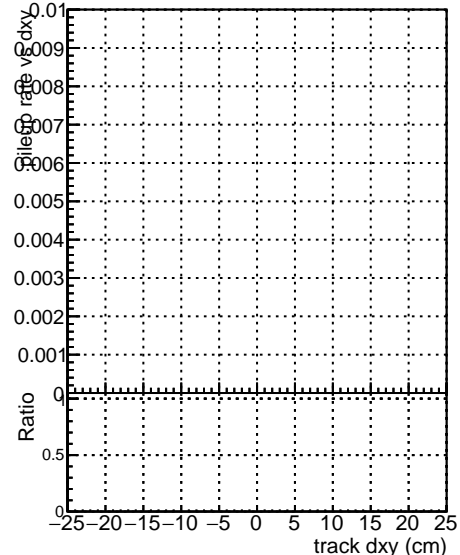

Fake rate vs dxy**Duplicates Rate vs Dxy****Pileup rate vs dxy**

— DGM_mkFit_TTbar_PU50_extracted_Geoms_rescale_Error100
— DGM_mkFit_TTbar_PU50_extracted_Geoms_rescale_Error100_pTCutOverlap0p0
— DGM_mkFit_TTbar_PU50_extracted_Geoms_rescale_Error100_pTCutOverlap0p0_dynamicChi2CutOverlap