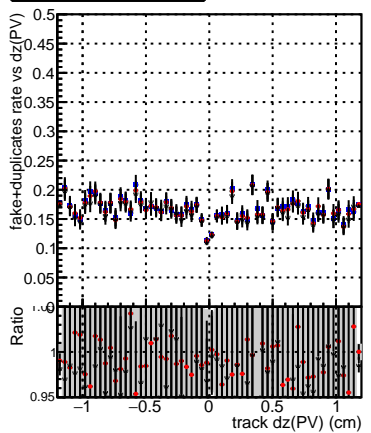

Efficiency vs Dxy(PV)**fake+duplicates vs dxy(PV)****Efficiency****Efficiency vs Dz(PV)****fake+duplicates vs dz(PV)****Efficiency vs Dz(PV)****fake+duplicates vs dz(PV)**

■ DQM_mkFit_TTbarPU50_extractedGeoms_rescaleError100
■ DQM_mkFit_TTbarPU50_extractedGeoms_rescaleError100_pTCutOverlap0p0
■ DQM_mkFit_TTbarPU50_extractedGeoms_rescaleError100_pTCutOverlap0p0_dynamicChi2CutOverlap