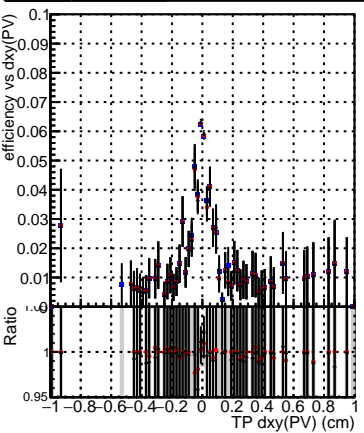

Efficiency vs Dxy(PV)**fake+duplicates vs dxy(PV)****Efficiency****Efficiency vs Dz(PV)****fake+duplicates vs dz(PV)****Efficiency vs Dz(PV)****fake+duplicates vs dz(PV)**

■ DQM_mkFit_TTbarPU50_extractedGeoms_rescaleError100
■ DQM_mkFit_TTbarPU50_extractedGeoms_rescaleError100_pTCutOverlap0p0
■ DQM_mkFit_TTbarPU50_extractedGeoms_rescaleError100_pTCutOverlap0p0_dynamicChi2CutOverlap