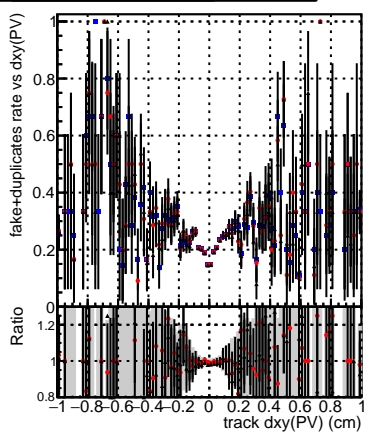

Efficiency vs Dxy(PV)**fake+duplicates vs dxy(PV)****Efficiency****Efficiency vs Dz(PV)****fake+duplicates vs dz(PV)****Efficiency vs Dz(PV)****fake+duplicates vs dz(PV)**

■ DQM_mkFit_TTbarPU50_extractedGeoms_rescaleError100
■ DQM_mkFit_TTbarPU50_extractedGeoms_rescaleError100_pTCutOverlap0p0
■ DQM_mkFit_TTbarPU50_extractedGeoms_rescaleError100_pTCutOverlap0p0_dynamicChi2CutOverlap