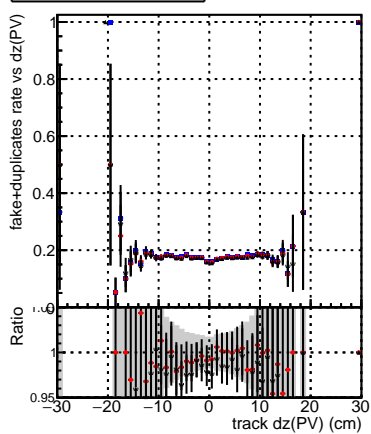

Efficiency vs Dxy(PV)**fake+duplicates vs dxy(PV)****Efficiency****Efficiency vs Dz(PV)****fake+duplicates vs dz(PV)****Efficiency vs Dz(PV)****fake+duplicates vs dz(PV)**

■ DQM_mkFit_TTbarPU50_extractedGeoms_rescaleError100
■ DQM_mkFit_TTbarPU50_extractedGeoms_rescaleError100_pTCutOverlap0p0
■ DQM_mkFit_TTbarPU50_extractedGeoms_rescaleError100_pTCutOverlap0p0_dynamicChi2CutOverlap