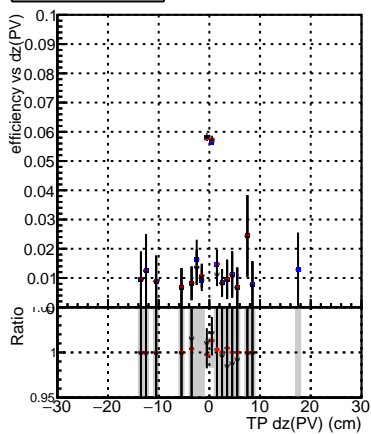

Efficiency vs Dxy(PV)**fake+duplicates vs dxy(PV)****Efficiency****Efficiency vs Dz(PV)****fake+duplicates vs dz(PV)****Efficiency vs Dz(PV)****fake+duplicates vs dz(PV)**

■ DQM_mkFit_TTbarPU50_extractedGeoms_rescaleError100
■ DQM_mkFit_TTbarPU50_extractedGeoms_rescaleError100_pTCutOverlap0p0
■ DQM_mkFit_TTbarPU50_extractedGeoms_rescaleError100_pTCutOverlap0p0_dynamicChi2CutOverlap