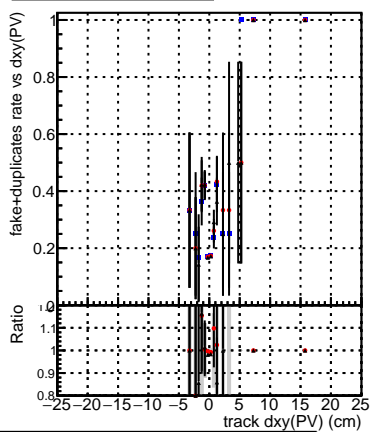

Efficiency vs Dxy(PV)**fake+duplicates vs dxy(PV)****Efficiency****Efficiency vs Dz(PV)****fake+duplicates vs dz(PV)****Efficiency vs Dz(PV)****fake+duplicates vs dz(PV)**

■ DQM_mkFit_TTbarPU50_extractedGeoms_rescaleError100
■ DQM_mkFit_TTbarPU50_extractedGeoms_rescaleError100_pTCutOverlap0p0
■ DQM_mkFit_TTbarPU50_extractedGeoms_rescaleError100_pTCutOverlap0p0_dynamicChi2CutOverlap