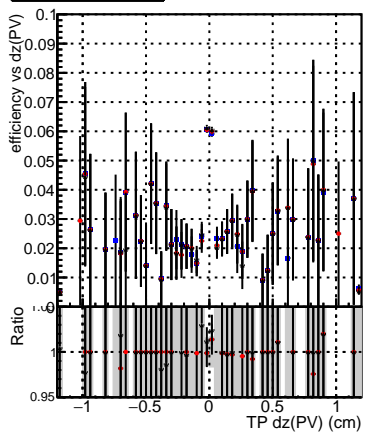

Efficiency vs Dxy(PV)**fake+duplicates vs dxy(PV)****Efficiency****Efficiency vs Dz(PV)****fake+duplicates vs dz(PV)****Efficiency vs Dz(PV)****fake+duplicates vs dz(PV)**

■ DQM_mkFit_TTbarPU50_extractedGeoms_rescaleError100
■ DQM_mkFit_TTbarPU50_extractedGeoms_rescaleError100_pTCutOverlap0p0
■ DQM_mkFit_TTbarPU50_extractedGeoms_rescaleError100_pTCutOverlap0p0_dynamicChi2CutOverlap