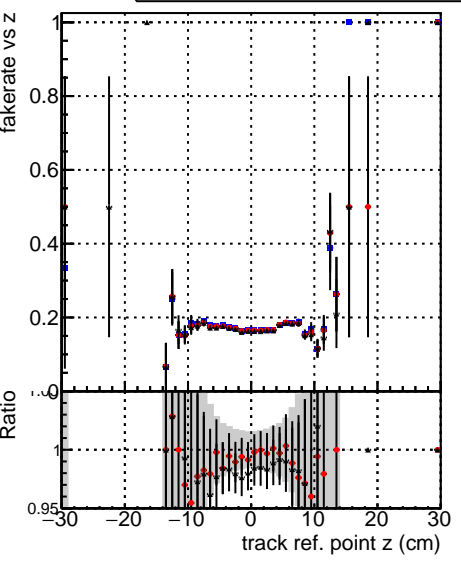

**Fake rate vs vertpos****Duplicates Rate vs vertpos****Pileup rate vs vertpos**

■ ● DQM\_mkFit\_TTbarPU50\_extractedGeoms\_rescaleError100  
■ ● DQM\_mkFit\_TTbarPU50\_extractedGeoms\_rescaleError100\_pTCutOverlap0p0  
■ ● DQM\_mkFit\_TTbarPU50\_extractedGeoms\_rescaleError100\_dynamicChi2CutOverlap

**Fake rate vs v****Fake rate vs. sim PV z****Duplicates Rate vs sim PV z****Pileup rate vs. sim PV z**