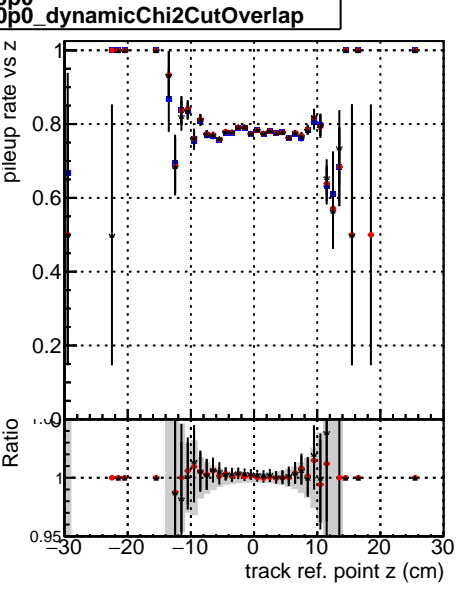

**Fake rate vs vertpos****Duplicates Rate vs vertpos****Pileup rate vs vertpos**

■ ● DQM\_mkFit\_TTbarPU50\_extractedGeoms\_rescaleError100  
■ ● DQM\_mkFit\_TTbarPU50\_extractedGeoms\_rescaleError100\_pTCutOverlap0p0  
■ ● DQM\_mkFit\_TTbarPU50\_extractedGeoms\_rescaleError100\_dynamicChi2CutOverlap

**Fake rate vs v****Fake rate vs. sim PV z****Duplicates Rate vs sim PV z****Pileup rate vs. sim PV z**