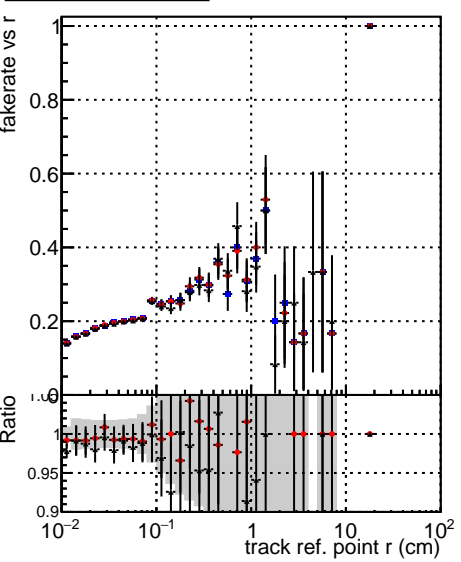

**Fake rate vs vertpos****Duplicates Rate vs vertpos****Pileup rate vs vertpos**

■ ● DQM\_mkFit\_TTbarPU50\_extractedGeoms\_rescaleError100  
■ ● DQM\_mkFit\_TTbarPU50\_extractedGeoms\_rescaleError100\_pTCutOverlap0p0  
■ ● DQM\_mkFit\_TTbarPU50\_extractedGeoms\_rescaleError100\_dynamicChi2CutOverlap

**Fake rate vs v****Fake rate vs. sim PV z****Duplicates Rate vs sim PV z****Pileup rate vs. sim PV z**