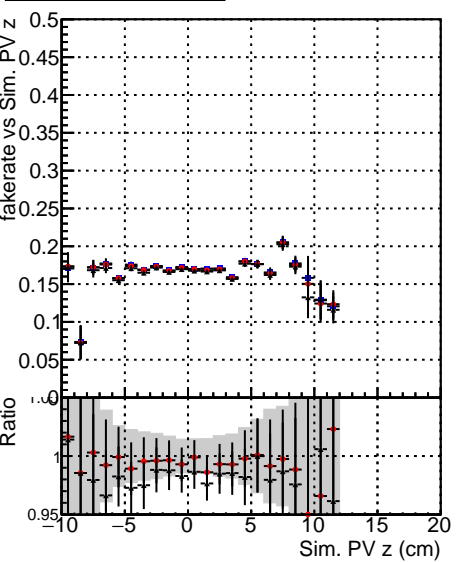

**Fake rate vs vertpos****Duplicates Rate vs vertpos****Pileup rate vs vertpos**

■ ● DQM\_mkFit\_TTbarPU50\_extractedGeoms\_rescaleError100  
■ ● DQM\_mkFit\_TTbarPU50\_extractedGeoms\_rescaleError100\_pTCutOverlap0p0  
■ ● DQM\_mkFit\_TTbarPU50\_extractedGeoms\_rescaleError100\_dynamicChi2CutOverlap

**Fake rate vs v****Fake rate vs. sim PV z****Duplicates Rate vs sim PV z****Pileup rate vs. sim PV z**