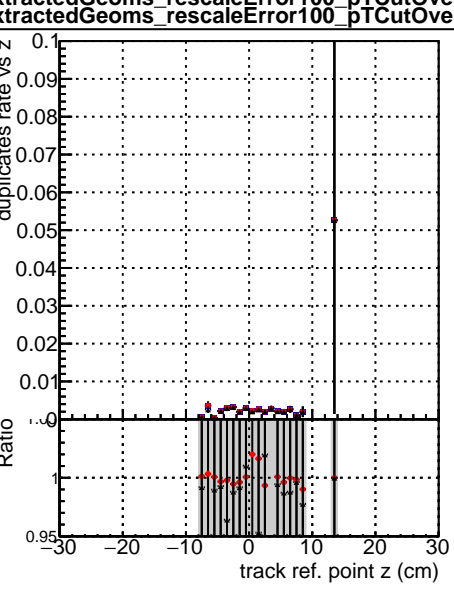

**Fake rate vs vertpos****Duplicates Rate vs vertpos****Pileup rate vs vertpos**

■ ● DQM\_mkFit\_TTbarPU50\_extractedGeoms\_rescaleError100  
■ ● DQM\_mkFit\_TTbarPU50\_extractedGeoms\_rescaleError100\_pTCutOverlap0p0  
■ ● DQM\_mkFit\_TTbarPU50\_extractedGeoms\_rescaleError100\_dynamicChi2CutOverlap

**Fake rate vs v****Fake rate vs. sim PV z****Duplicates Rate vs sim PV z****Pileup rate vs. sim PV z**