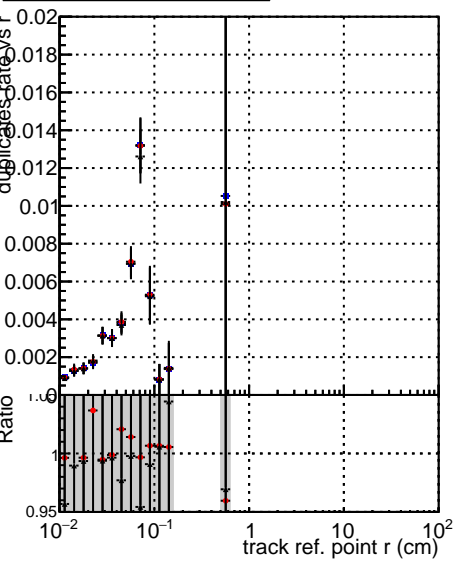

**Fake rate vs vertpos****Duplicates Rate vs vertpos****Pileup rate vs vertpos**

■ ● DQM\_mkFit\_TTbarPU50\_extractedGeoms\_rescaleError100  
■ ● DQM\_mkFit\_TTbarPU50\_extractedGeoms\_rescaleError100\_pTCutOverlap0p0  
■ ● DQM\_mkFit\_TTbarPU50\_extractedGeoms\_rescaleError100\_dynamicChi2CutOverlap

**Fake rate vs v****Fake rate vs. sim PV z****Duplicates Rate vs sim PV z****Pileup rate vs. sim PV z**