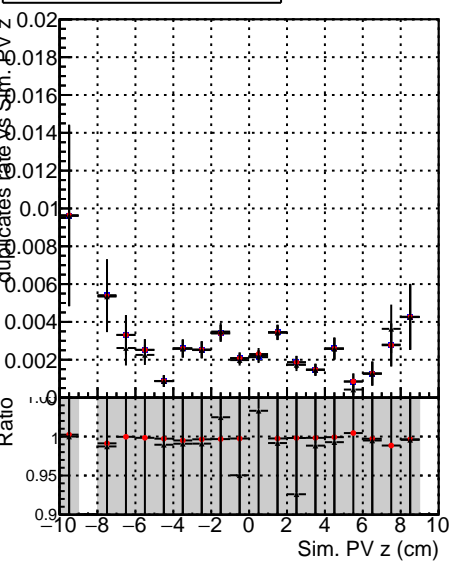

**Fake rate vs vertpos****Duplicates Rate vs vertpos****Pileup rate vs vertpos**

■ ● DQM\_mkFit\_TTbarPU50\_extractedGeoms\_rescaleError100  
■ ● DQM\_mkFit\_TTbarPU50\_extractedGeoms\_rescaleError100\_pTCutOverlap0p0  
■ ● DQM\_mkFit\_TTbarPU50\_extractedGeoms\_rescaleError100\_dynamicChi2CutOverlap

**Fake rate vs v****Fake rate vs. sim PV z****Duplicates Rate vs sim PV z****Pileup rate vs. sim PV z**