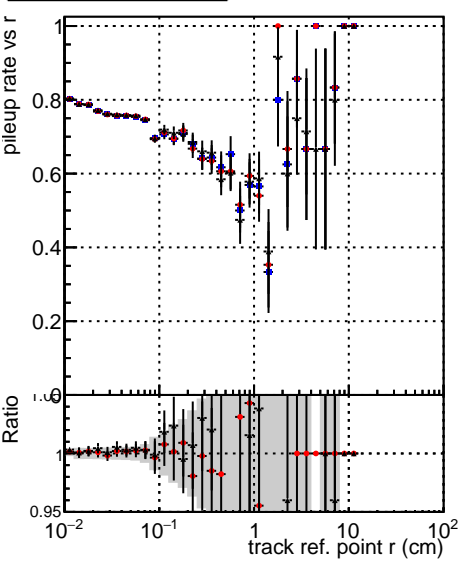

**Fake rate vs vertpos****Duplicates Rate vs vertpos****Pileup rate vs vertpos**

■ ● DQM\_mkFit\_TTbarPU50\_extractedGeoms\_rescaleError100  
■ ● DQM\_mkFit\_TTbarPU50\_extractedGeoms\_rescaleError100\_pTCutOverlap0p0  
■ ● DQM\_mkFit\_TTbarPU50\_extractedGeoms\_rescaleError100\_dynamicChi2CutOverlap

**Fake rate vs v****Fake rate vs. sim PV z****Duplicates Rate vs sim PV z****Pileup rate vs. sim PV z**