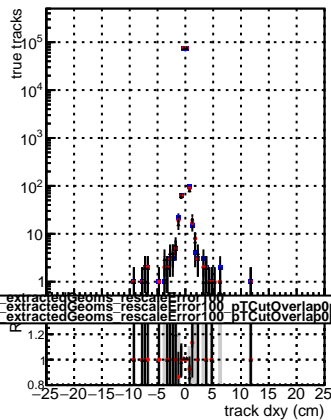

N of reco track vs dxy

N of associated (recoToSim) tracks vs dxy

N of associated (recoToSim) looper tracks vs dxy

N of reco track vs dz

N of associated (recoToSim) tracks vs dz

N of associated (recoToSim) looper tracks vs dz