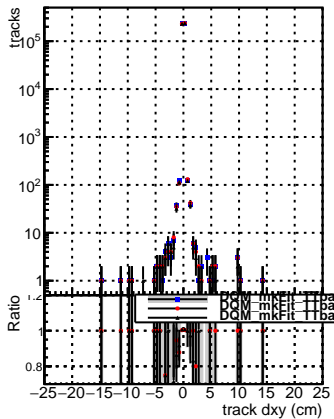

N of reco track vs dxy

N of associated (recoToSim) tracks vs dxy

N of associated (recoToSim) looper tracks vs dxy

N of reco track vs dz

N of associated (recoToSim) tracks vs dz

N of associated (recoToSim) looper tracks vs dz