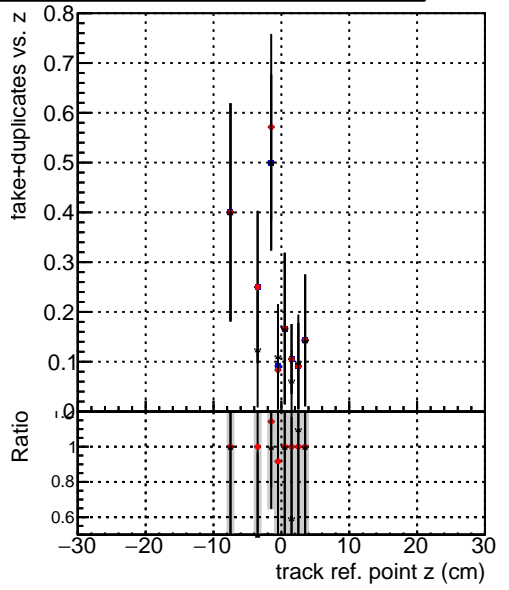

Efficiency vs vertpos**fake+duplicates vs vert r****Efficiency**

- DQM_mkFit_TTbarPU50_extractedGeoms_rescaleError100
- DQM_mkFit_TTbarPU50_extractedGeoms_rescaleError100_pTCutOverlap0p0
- DQM_mkFit_TTbarPU50_extractedGeoms_rescaleError100_pTCutOverlap0p0_dynamicChi2CutOverlap

**Efficiency vs. sim PV z****fake+duplicates vs Sim. PV z**