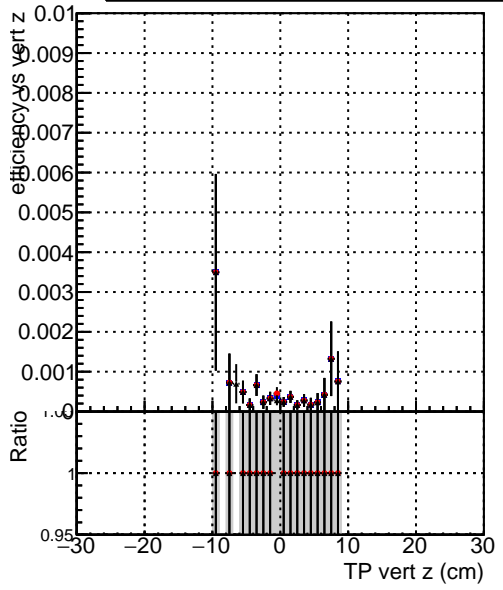

Efficiency vs vertpos**fake+duplicates vs vert r****Efficiency**

- DQM_mkFit_TTbarPU50_extractedGeoms_rescaleError100
- DQM_mkFit_TTbarPU50_extractedGeoms_rescaleError100_pTCutOverlap0p0
- DQM_mkFit_TTbarPU50_extractedGeoms_rescaleError100_pTCutOverlap0p0_dynamicChi2CutOverlap

**Efficiency vs. sim PV z****fake+duplicates vs Sim. PV z**