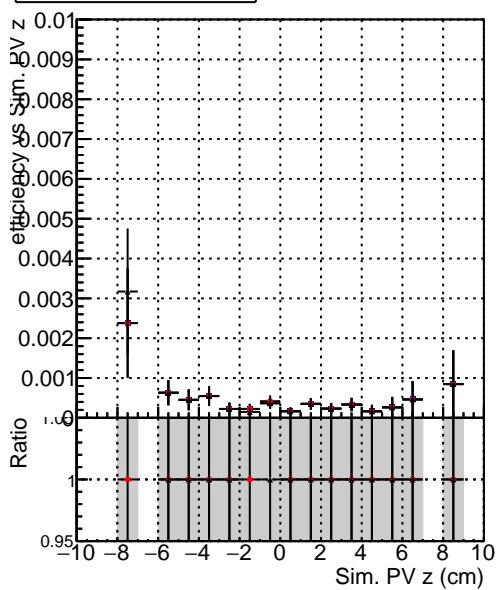

Efficiency vs vertpos**fake+duplicates vs vert r****Efficiency**

- DQM_mkFit_TTbarPU50_extractedGeoms_rescaleError100
- DQM_mkFit_TTbarPU50_extractedGeoms_rescaleError100_pTCutOverlap0p0
- DQM_mkFit_TTbarPU50_extractedGeoms_rescaleError100_pTCutOverlap0p0_dynamicChi2CutOverlap

**Efficiency vs. sim PV z****fake+duplicates vs Sim. PV z**