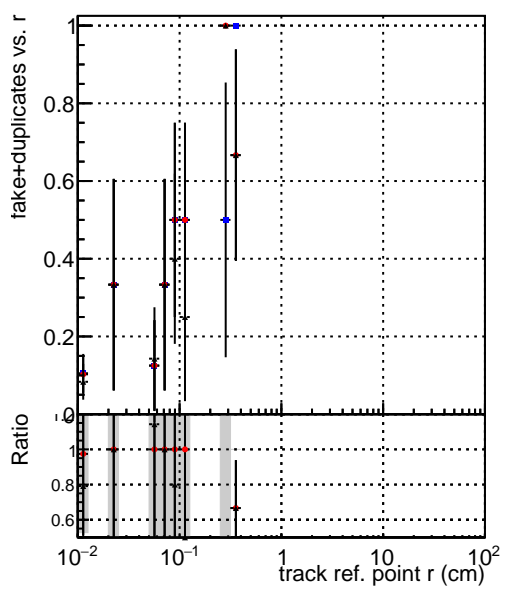

Efficiency vs vertpos**fake+duplicates vs vert r****Efficiency**

- DQM_mkFit_TTbarPU50_extractedGeoms_rescaleError100
- DQM_mkFit_TTbarPU50_extractedGeoms_rescaleError100_pTCutOverlap0p0
- DQM_mkFit_TTbarPU50_extractedGeoms_rescaleError100_pTCutOverlap0p0_dynamicChi2CutOverlap

**Efficiency vs. sim PV z****fake+duplicates vs Sim. PV z**