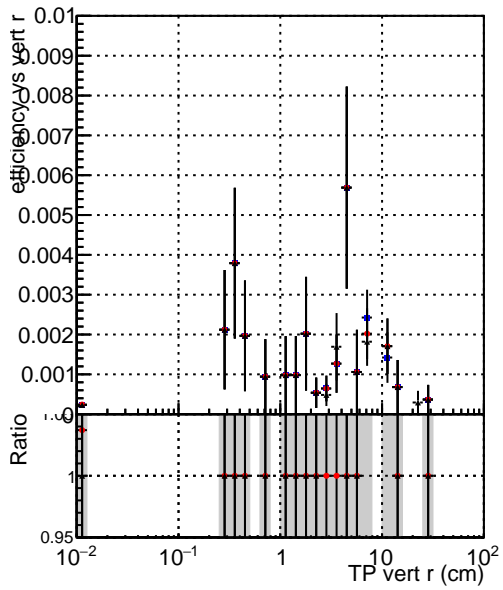

Efficiency vs vertpos**fake+duplicates vs vert r****Efficiency**

- DQM_mkFit_TTbarPU50_extractedGeoms_rescaleError100
- DQM_mkFit_TTbarPU50_extractedGeoms_rescaleError100_pTCutOverlap0p0
- DQM_mkFit_TTbarPU50_extractedGeoms_rescaleError100_pTCutOverlap0p0_dynamicChi2CutOverlap

**Efficiency vs. sim PV z****fake+duplicates vs Sim. PV z**