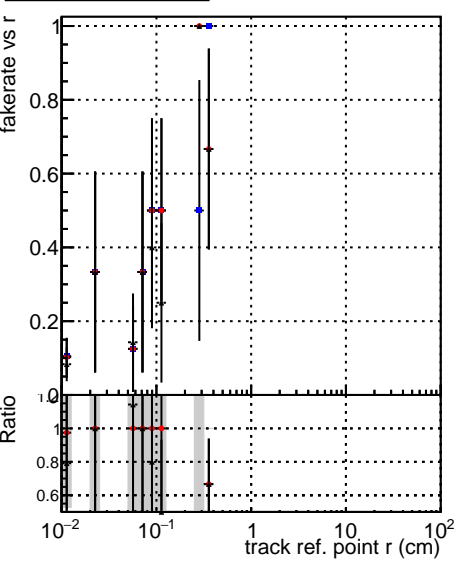

Fake rate vs vertpos**Duplicates Rate vs vertpos****Pileup rate vs vertpos**

—●— DQM_mkFit_TTbarPU50_extractedGeoms_rescaleError100
—●— DQM_mkFit_TTbarPU50_extractedGeoms_rescaleError100_pTCutOverlap0p0
—●— DQM_mkFit_TTbarPU50_extractedGeoms_rescaleError100_dynamicChi2CutOverlap

Fake rate vs v**Fake rate vs. sim PV z****Duplicates Rate vs sim PV z****Pileup rate vs. sim PV z**