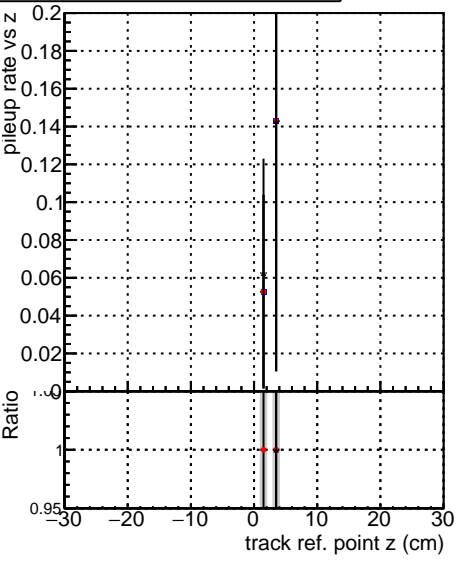

Fake rate vs vertpos**Duplicates Rate vs vertpos****Pileup rate vs vertpos**

—●— DQM_mkFit_TTbarPU50_extractedGeoms_rescaleError100
—●— DQM_mkFit_TTbarPU50_extractedGeoms_rescaleError100_pTCutOverlap0p0
—●— DQM_mkFit_TTbarPU50_extractedGeoms_rescaleError100_dynamicChi2CutOverlap

Fake rate vs v**Fake rate vs. sim PV z****Duplicates Rate vs sim PV z****Pileup rate vs. sim PV z**