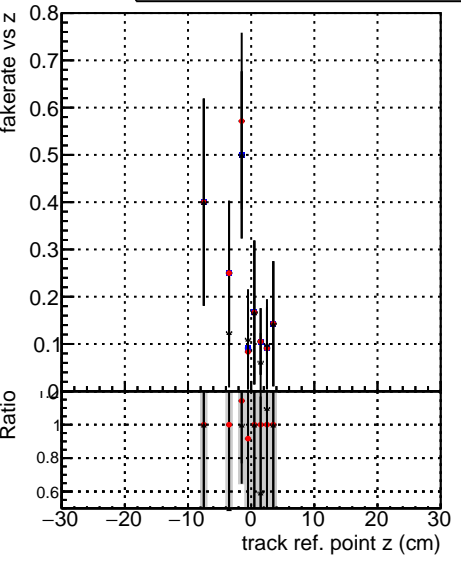

Fake rate vs vertpos**Duplicates Rate vs vertpos****Pileup rate vs vertpos**

—●— DQM_mkFit_TTbarPU50_extractedGeoms_rescaleError100
—●— DQM_mkFit_TTbarPU50_extractedGeoms_rescaleError100_pTCutOverlap0p0
—●— DQM_mkFit_TTbarPU50_extractedGeoms_rescaleError100_dynamicChi2CutOverlap

Fake rate vs v**Fake rate vs. sim PV z****Duplicates Rate vs sim PV z****Pileup rate vs. sim PV z**