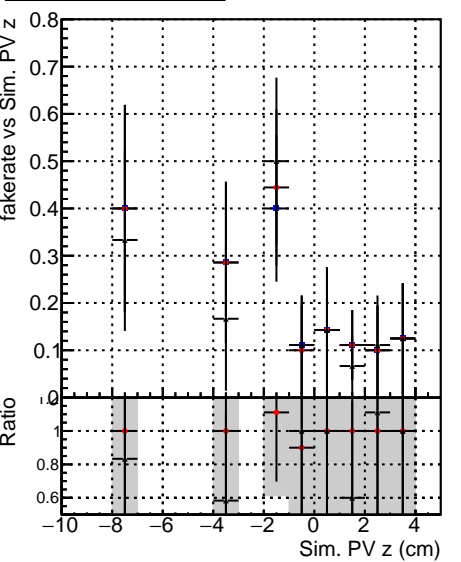

Fake rate vs vertpos**Duplicates Rate vs vertpos****Pileup rate vs vertpos**

—●— DQM_mkFit_TTbarPU50_extractedGeoms_rescaleError100
—●— DQM_mkFit_TTbarPU50_extractedGeoms_rescaleError100_pTCutOverlap0p0
—●— DQM_mkFit_TTbarPU50_extractedGeoms_rescaleError100_dynamicChi2CutOverlap

Fake rate vs v**Fake rate vs. sim PV z****Duplicates Rate vs sim PV z****Pileup rate vs. sim PV z**