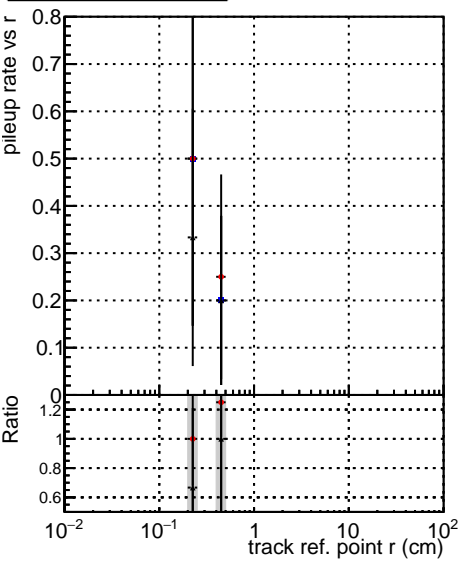

Fake rate vs vertpos**Duplicates Rate vs vertpos****Pileup rate vs vertpos**

—●— DQM_mkFit_TTbarPU50_extractedGeoms_rescaleError100
—●— DQM_mkFit_TTbarPU50_extractedGeoms_rescaleError100_pTCutOverlap0p0
—●— DQM_mkFit_TTbarPU50_extractedGeoms_rescaleError100_dynamicChi2CutOverlap

Fake rate vs v**Fake rate vs. sim PV z****Duplicates Rate vs sim PV z****Pileup rate vs. sim PV z**