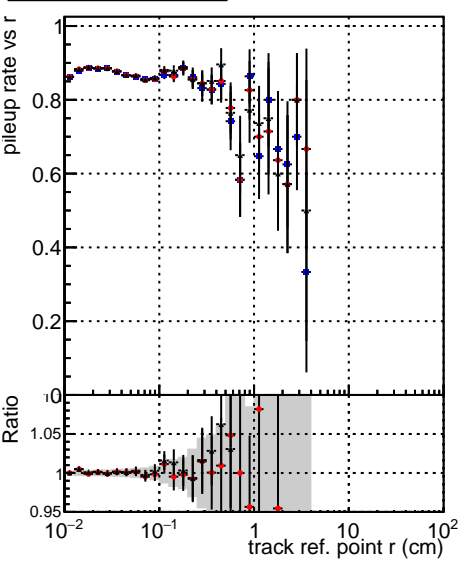

Fake rate vs vertpos**Duplicates Rate vs vertpos****Pileup rate vs vertpos**

● DQM_mkFit_TTbarPU50_extractedGeoms_rescaleError100
● DQM_mkFit_TTbarPU50_extractedGeoms_rescaleError100_pTCutOverlap0p0
● DQM_mkFit_TTbarPU50_extractedGeoms_rescaleError100_dynamicChi2CutOverlap

Fake rate vs v**Fake rate vs. sim PV z****Duplicates Rate vs sim PV z****Pileup rate vs. sim PV z**