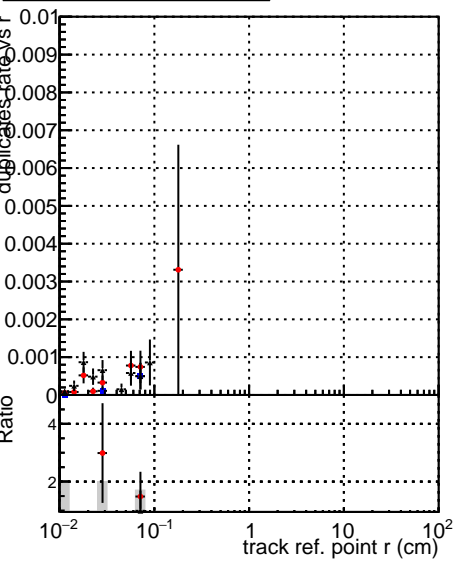

Fake rate vs vertpos**Duplicates Rate vs vertpos****Pileup rate vs vertpos**

● DQM_mkFit_TTbarPU50_extractedGeoms_rescaleError100
● DQM_mkFit_TTbarPU50_extractedGeoms_rescaleError100_pTCutOverlap0p0
● DQM_mkFit_TTbarPU50_extractedGeoms_rescaleError100_dynamicChi2CutOverlap

Fake rate vs v**Fake rate vs. sim PV z****Duplicates Rate vs sim PV z****Pileup rate vs. sim PV z**