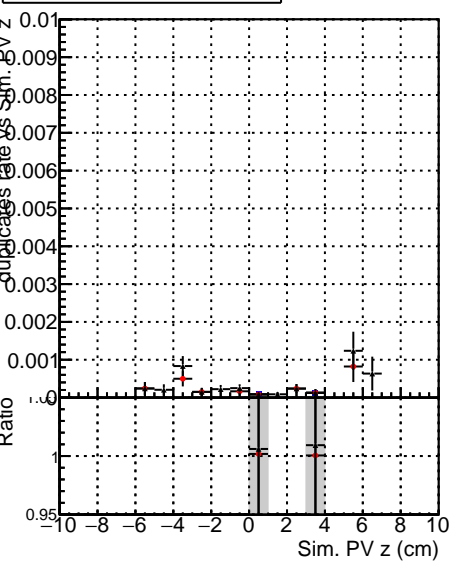

Fake rate vs vertpos**Duplicates Rate vs vertpos****Pileup rate vs vertpos**

● DQM_mkFit_TTbarPU50_extractedGeoms_rescaleError100
● DQM_mkFit_TTbarPU50_extractedGeoms_rescaleError100_pTCutOverlap0p0
● DQM_mkFit_TTbarPU50_extractedGeoms_rescaleError100_dynamicChi2CutOverlap

Fake rate vs v**Fake rate vs. sim PV z****Duplicates Rate vs sim PV z****Pileup rate vs. sim PV z**