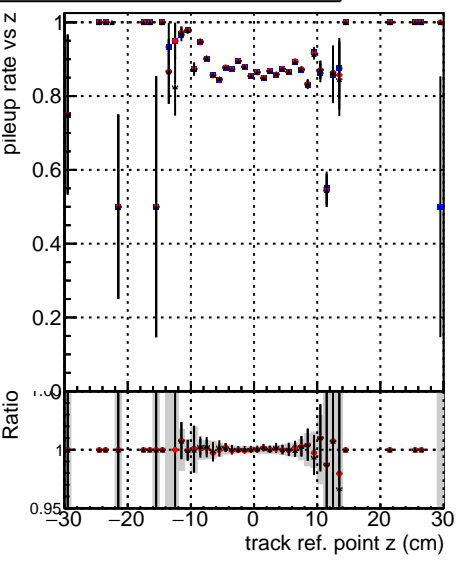

Fake rate vs vertpos**Duplicates Rate vs vertpos****Pileup rate vs vertpos**

● DQM_mkFit_TTbarPU50_extractedGeoms_rescaleError100
● DQM_mkFit_TTbarPU50_extractedGeoms_rescaleError100_pTCutOverlap0p0
● DQM_mkFit_TTbarPU50_extractedGeoms_rescaleError100_dynamicChi2CutOverlap

Fake rate vs v**Fake rate vs. sim PV z****Duplicates Rate vs sim PV z****Pileup rate vs. sim PV z**