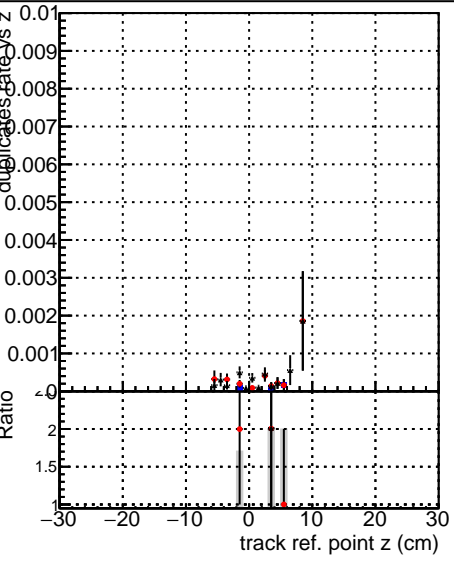

Fake rate vs vertpos**Duplicates Rate vs vertpos****Pileup rate vs vertpos**

● DQM_mkFit_TTbarPU50_extractedGeoms_rescaleError100
● DQM_mkFit_TTbarPU50_extractedGeoms_rescaleError100_pTCutOverlap0p0
● DQM_mkFit_TTbarPU50_extractedGeoms_rescaleError100_dynamicChi2CutOverlap

Fake rate vs v**Fake rate vs. sim PV z****Duplicates Rate vs sim PV z****Pileup rate vs. sim PV z**