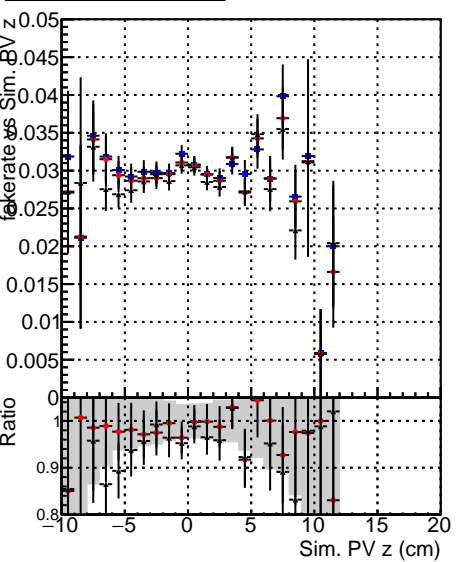

Fake rate vs vertpos**Duplicates Rate vs vertpos****Pileup rate vs vertpos**

● DQM_mkFit_TTbarPU50_extractedGeoms_rescaleError100
● DQM_mkFit_TTbarPU50_extractedGeoms_rescaleError100_pTCutOverlap0p0
● DQM_mkFit_TTbarPU50_extractedGeoms_rescaleError100_dynamicChi2CutOverlap

Fake rate vs v**Fake rate vs. sim PV z****Duplicates Rate vs sim PV z****Pileup rate vs. sim PV z**