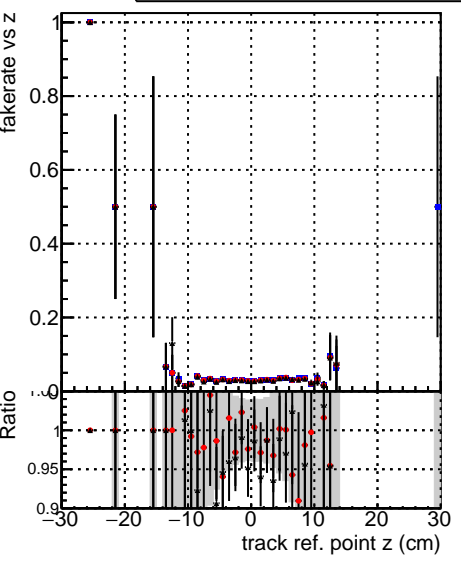

Fake rate vs vertpos**Duplicates Rate vs vertpos****Pileup rate vs vertpos**

● DQM_mkFit_TTbarPU50_extractedGeoms_rescaleError100
● DQM_mkFit_TTbarPU50_extractedGeoms_rescaleError100_pTCutOverlap0p0
● DQM_mkFit_TTbarPU50_extractedGeoms_rescaleError100_dynamicChi2CutOverlap

Fake rate vs v**Fake rate vs. sim PV z****Duplicates Rate vs sim PV z****Pileup rate vs. sim PV z**