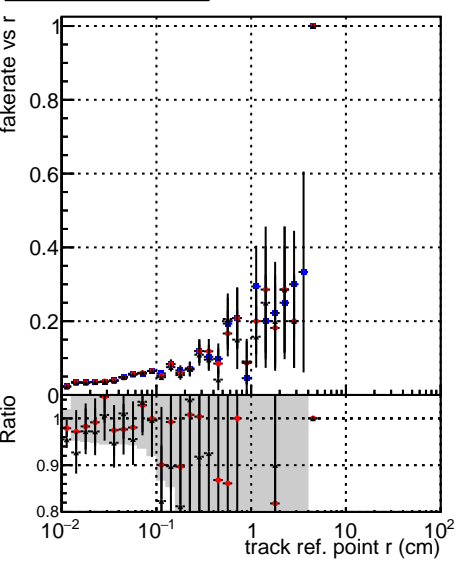

Fake rate vs vertpos**Duplicates Rate vs vertpos****Pileup rate vs vertpos**

● DQM_mkFit_TTbarPU50_extractedGeoms_rescaleError100
● DQM_mkFit_TTbarPU50_extractedGeoms_rescaleError100_pTCutOverlap0p0
● DQM_mkFit_TTbarPU50_extractedGeoms_rescaleError100_dynamicChi2CutOverlap

Fake rate vs v**Fake rate vs. sim PV z****Duplicates Rate vs sim PV z****Pileup rate vs. sim PV z**