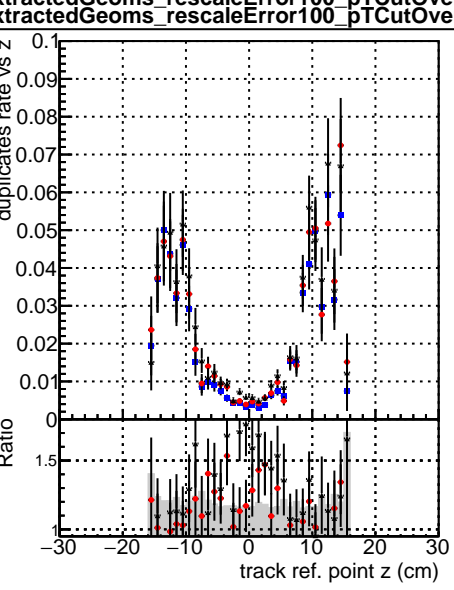

Fake rate vs vertpos**Duplicates Rate vs vertpos****Pileup rate vs vertpos**

● DQM_mkFit_TTbarPU50_extractedGeoms_rescaleError100
● DQM_mkFit_TTbarPU50_extractedGeoms_rescaleError100_pTCutOverlap0p0
● DQM_mkFit_TTbarPU50_extractedGeoms_rescaleError100_dynamicChi2CutOverlap

Fake rate vs v**Fake rate vs. sim PV z****Duplicates Rate vs sim PV z****Pileup rate vs. sim PV z**