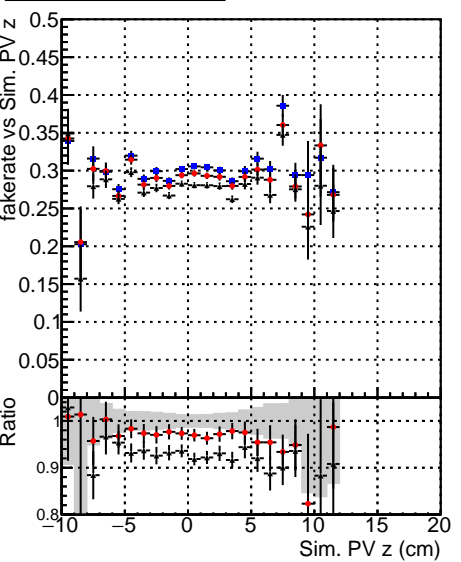

Fake rate vs vertpos**Duplicates Rate vs vertpos****Pileup rate vs vertpos**

● DQM_mkFit_TTbarPU50_extractedGeoms_rescaleError100
● DQM_mkFit_TTbarPU50_extractedGeoms_rescaleError100_pTCutOverlap0p0
● DQM_mkFit_TTbarPU50_extractedGeoms_rescaleError100_dynamicChi2CutOverlap

Fake rate vs v**Fake rate vs. sim PV z****Duplicates Rate vs sim PV z****Pileup rate vs. sim PV z**