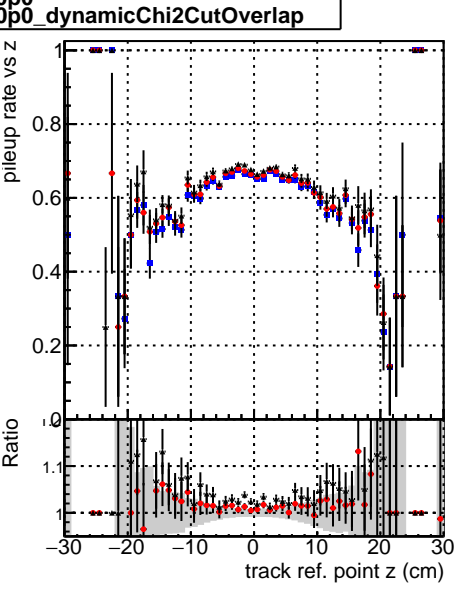

Fake rate vs vertpos**Duplicates Rate vs vertpos****Pileup rate vs vertpos**

● DQM_mkFit_TTbarPU50_extractedGeoms_rescaleError100
● DQM_mkFit_TTbarPU50_extractedGeoms_rescaleError100_pTCutOverlap0p0
● DQM_mkFit_TTbarPU50_extractedGeoms_rescaleError100_dynamicChi2CutOverlap

Fake rate vs v**Fake rate vs. sim PV z****Duplicates Rate vs sim PV z****Pileup rate vs. sim PV z**