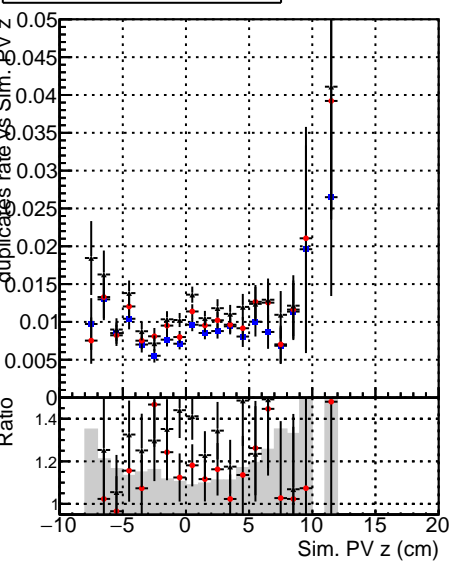

Fake rate vs vertpos**Duplicates Rate vs vertpos****Pileup rate vs vertpos**

● DQM_mkFit_TTbarPU50_extractedGeoms_rescaleError100
● DQM_mkFit_TTbarPU50_extractedGeoms_rescaleError100_pTCutOverlap0p0
● DQM_mkFit_TTbarPU50_extractedGeoms_rescaleError100_dynamicChi2CutOverlap

Fake rate vs v**Fake rate vs. sim PV z****Duplicates Rate vs sim PV z****Pileup rate vs. sim PV z**