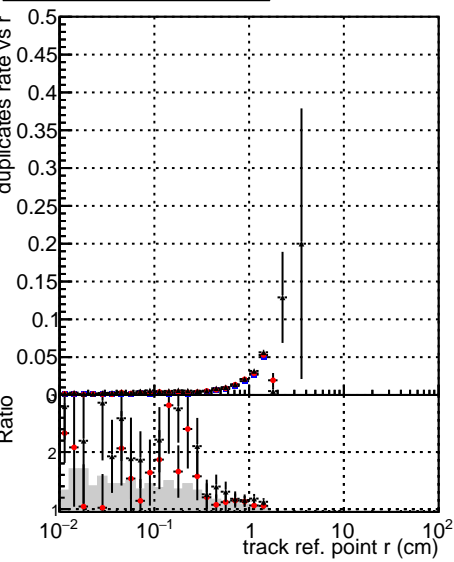

Fake rate vs vertpos**Duplicates Rate vs vertpos****Pileup rate vs vertpos**

● DQM_mkFit_TTbarPU50_extractedGeoms_rescaleError100
● DQM_mkFit_TTbarPU50_extractedGeoms_rescaleError100_pTCutOverlap0p0
● DQM_mkFit_TTbarPU50_extractedGeoms_rescaleError100_dynamicChi2CutOverlap

Fake rate vs v**Fake rate vs. sim PV z****Duplicates Rate vs sim PV z****Pileup rate vs. sim PV z**