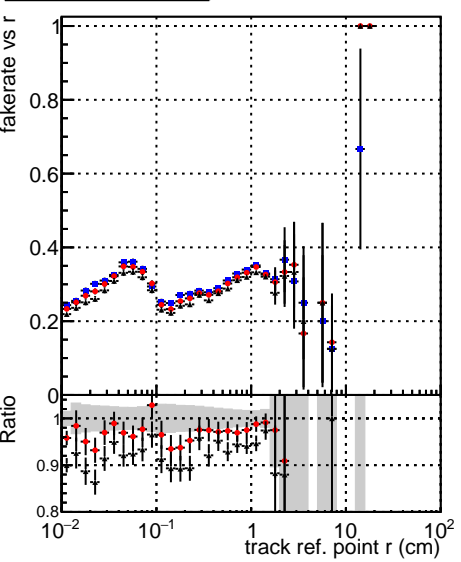

Fake rate vs vertpos**Duplicates Rate vs vertpos****Pileup rate vs vertpos**

● DQM_mkFit_TTbarPU50_extractedGeoms_rescaleError100
● DQM_mkFit_TTbarPU50_extractedGeoms_rescaleError100_pTCutOverlap0p0
● DQM_mkFit_TTbarPU50_extractedGeoms_rescaleError100_dynamicChi2CutOverlap

Fake rate vs v**Fake rate vs. sim PV z****Duplicates Rate vs sim PV z****Pileup rate vs. sim PV z**