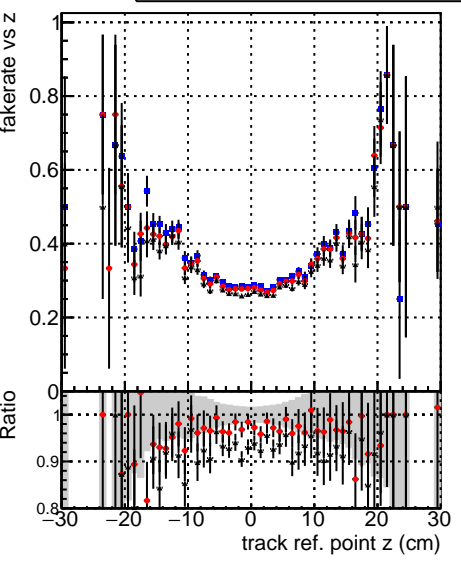

Fake rate vs vertpos**Duplicates Rate vs vertpos****Pileup rate vs vertpos**

● DQM_mkFit_TTbarPU50_extractedGeoms_rescaleError100
● DQM_mkFit_TTbarPU50_extractedGeoms_rescaleError100_pTCutOverlap0p0
● DQM_mkFit_TTbarPU50_extractedGeoms_rescaleError100_dynamicChi2CutOverlap

Fake rate vs v**Fake rate vs. sim PV z****Duplicates Rate vs sim PV z****Pileup rate vs. sim PV z**