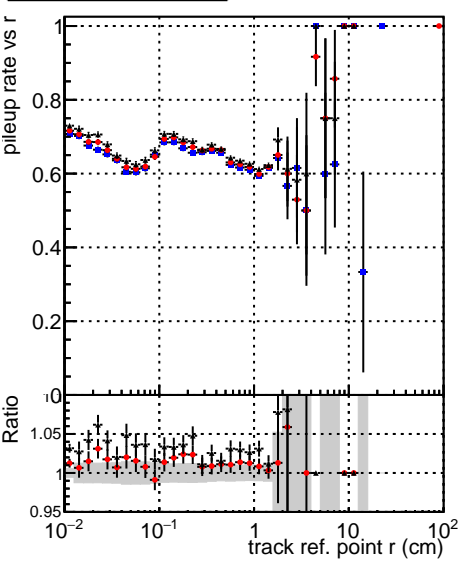

Fake rate vs vertpos**Duplicates Rate vs vertpos****Pileup rate vs vertpos**

● DQM_mkFit_TTbarPU50_extractedGeoms_rescaleError100
● DQM_mkFit_TTbarPU50_extractedGeoms_rescaleError100_pTCutOverlap0p0
● DQM_mkFit_TTbarPU50_extractedGeoms_rescaleError100_dynamicChi2CutOverlap

Fake rate vs v**Fake rate vs. sim PV z****Duplicates Rate vs sim PV z****Pileup rate vs. sim PV z**