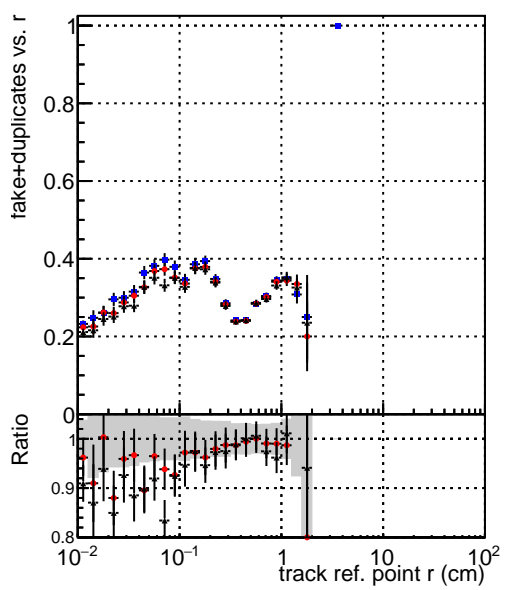

Efficiency vs vertpos**fake+duplicates vs vert r****Efficiency vs vert z****fake+duplicates vs. z****Efficiency vs. sim PV z****fake+duplicates vs Sim. PV z**

— DQM_mkFit_TTbarPU50_extractedGeoms_rescaleError100
— DQM_mkFit_TTbarPU50_extractedGeoms_rescaleError100_pTCutOverlap0p0
— DQM_mkFit_TTbarPU50_extractedGeoms_rescaleError100_pTCutOverlap0p0_dynamicChi2CutOverlap