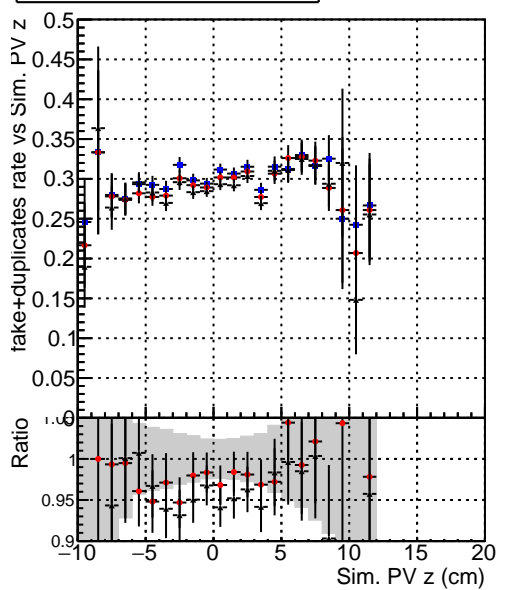

Efficiency vs vertpos**fake+duplicates vs vert r****Efficiency vs vert z****fake+duplicates vs. z****Efficiency vs. sim PV z****fake+duplicates vs Sim. PV z**

— DQM_mkFit_TTbarPU50_extractedGeoms_rescaleError100
— DQM_mkFit_TTbarPU50_extractedGeoms_rescaleError100_pTCutOverlap0p0
— DQM_mkFit_TTbarPU50_extractedGeoms_rescaleError100_pTCutOverlap0p0_dynamicChi2CutOverlap