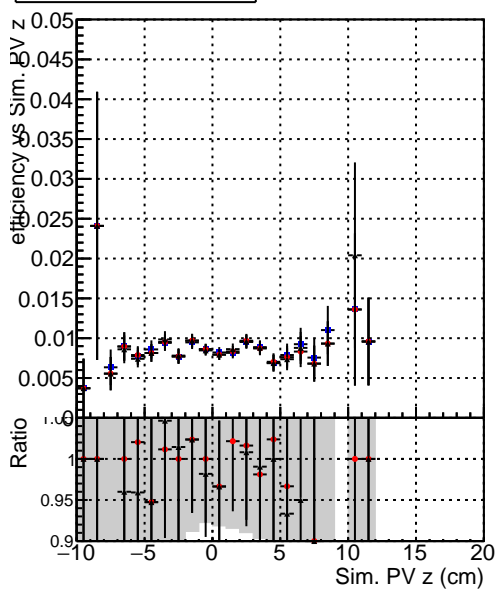

Efficiency vs vertpos**fake+duplicates vs vert r****Efficiency vs vert z****fake+duplicates vs. z****Efficiency vs. sim PV z****fake+duplicates vs Sim. PV z**

— DQM_mkFit_TTbarPU50_extractedGeoms_rescaleError100
— DQM_mkFit_TTbarPU50_extractedGeoms_rescaleError100_pTCutOverlap0p0
— DQM_mkFit_TTbarPU50_extractedGeoms_rescaleError100_pTCutOverlap0p0_dynamicChi2CutOverlap