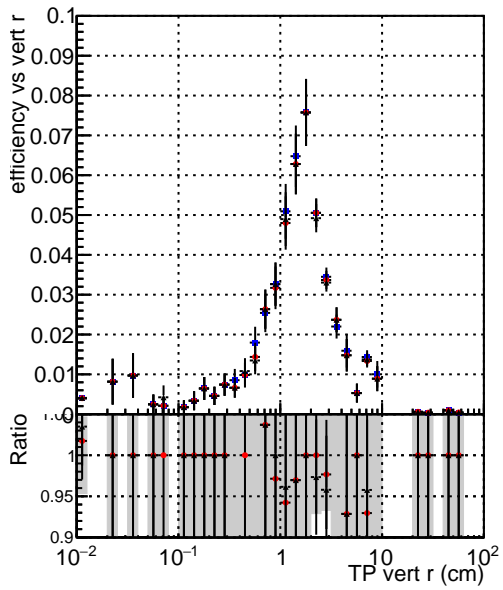

Efficiency vs vertpos**fake+duplicates vs vert r****Efficiency vs vert z****fake+duplicates vs. z****Efficiency vs. sim PV z****fake+duplicates vs Sim. PV z**

— DQM_mkFit_TTbarPU50_extractedGeoms_rescaleError100
— DQM_mkFit_TTbarPU50_extractedGeoms_rescaleError100_pTCutOverlap0p0
— DQM_mkFit_TTbarPU50_extractedGeoms_rescaleError100_pTCutOverlap0p0_dynamicChi2CutOverlap