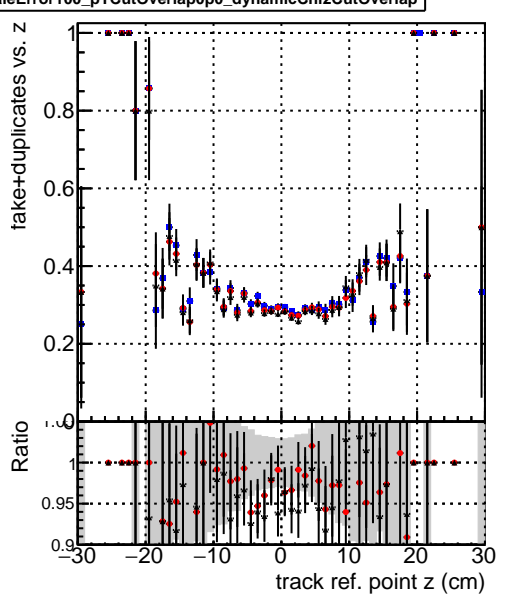

Efficiency vs vertpos**fake+duplicates vs vert r****Efficiency vs vert z****fake+duplicates vs. z****Efficiency vs. sim PV z****fake+duplicates vs Sim. PV z**

— DQM_mkFit_TTbarPU50_extractedGeoms_rescaleError100
— DQM_mkFit_TTbarPU50_extractedGeoms_rescaleError100_pTCutOverlap0p0
— DQM_mkFit_TTbarPU50_extractedGeoms_rescaleError100_pTCutOverlap0p0_dynamicChi2CutOverlap