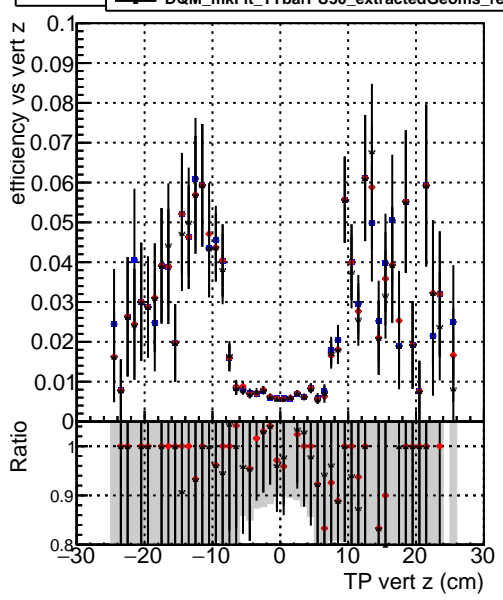

Efficiency vs vertpos**fake+duplicates vs vert r****Efficiency vs vert z****fake+duplicates vs. z****Efficiency vs. sim PV z****fake+duplicates vs Sim. PV z**

— DQM_mkFit_TTbarPU50_extractedGeoms_rescaleError100
— DQM_mkFit_TTbarPU50_extractedGeoms_rescaleError100_pTCutOverlap0p0
— DQM_mkFit_TTbarPU50_extractedGeoms_rescaleError100_pTCutOverlap0p0_dynamicChi2CutOverlap