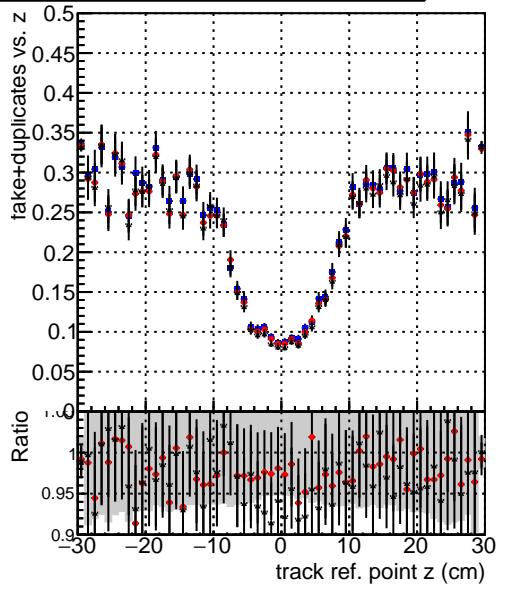

Efficiency vs vertos**fake+duplicates vs vert r****Efficiency**

- DQM_mkFit_TTbarPU50_extractedGeoms_rescaleError100
- DQM_mkFit_TTbarPU50_extractedGeoms_rescaleError100_pTCutOverlap0p0
- DQM_mkFit_TTbarPU50_extractedGeoms_rescaleError100_pTCutOverlap0p0_dynamicChi2CutOverlap

**Efficiency vs. sim PV z****fake+duplicates vs Sim. PV z**