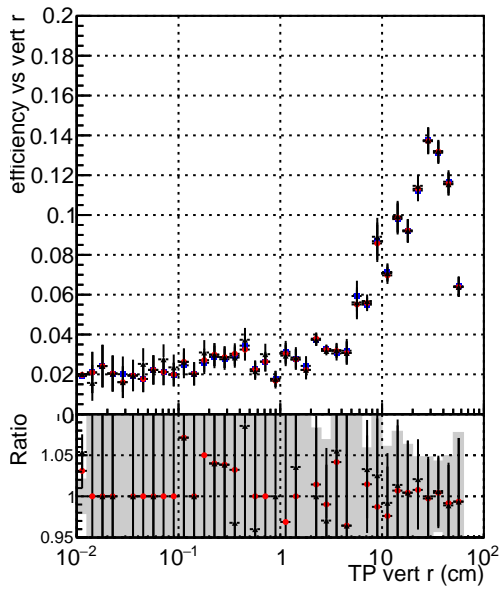

Efficiency vs vertos**fake+duplicates vs vert r****Efficiency**

- DQM_mkFit_TTbarPU50_extractedGeoms_rescaleError100
- DQM_mkFit_TTbarPU50_extractedGeoms_rescaleError100_pTCutOverlap0p0
- DQM_mkFit_TTbarPU50_extractedGeoms_rescaleError100_pTCutOverlap0p0_dynamicChi2CutOverlap

**Efficiency vs. sim PV z****fake+duplicates vs Sim. PV z**