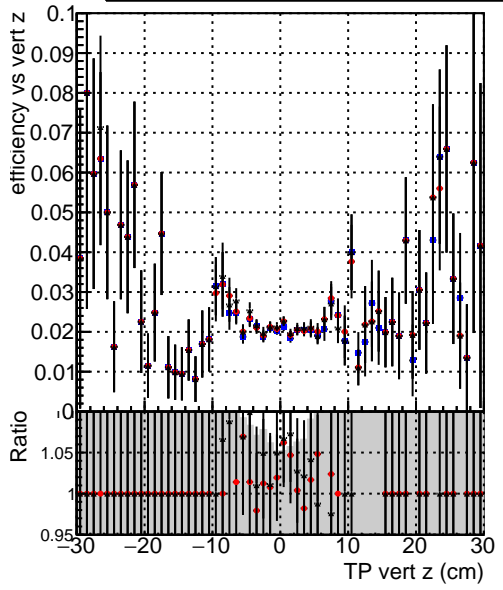

Efficiency vs vertos**fake+duplicates vs vert r****Efficiency**

- DQM_mkFit_TTbarPU50_extractedGeoms_rescaleError100
- DQM_mkFit_TTbarPU50_extractedGeoms_rescaleError100_pTCutOverlap0p0
- DQM_mkFit_TTbarPU50_extractedGeoms_rescaleError100_pTCutOverlap0p0_dynamicChi2CutOverlap

**Efficiency vs. sim PV z****fake+duplicates vs Sim. PV z**