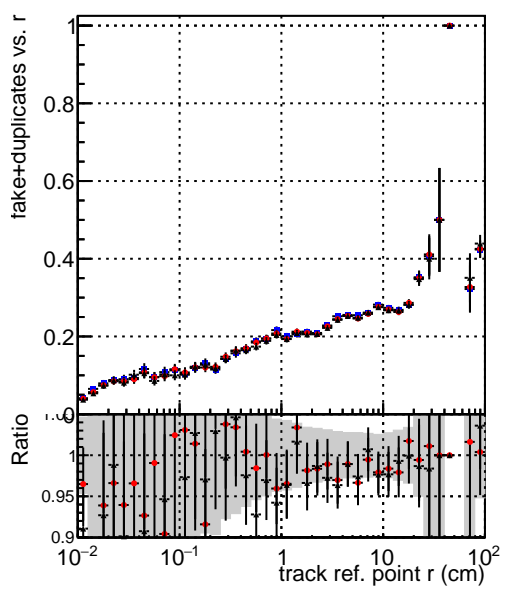

Efficiency vs vertos**fake+duplicates vs vert r****Efficiency**

- DQM_mkFit_TTbarPU50_extractedGeoms_rescaleError100
- DQM_mkFit_TTbarPU50_extractedGeoms_rescaleError100_pTCutOverlap0p0
- DQM_mkFit_TTbarPU50_extractedGeoms_rescaleError100_pTCutOverlap0p0_dynamicChi2CutOverlap

**Efficiency vs. sim PV z****fake+duplicates vs Sim. PV z**