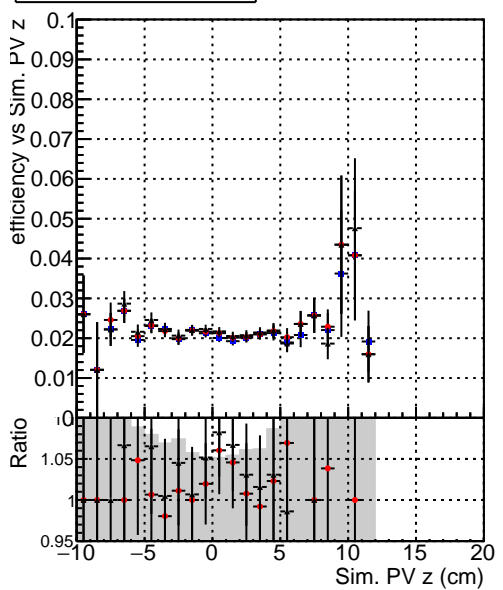

Efficiency vs vertos**fake+duplicates vs vert r****Efficiency**

- DQM_mkFit_TTbarPU50_extractedGeoms_rescaleError100
- DQM_mkFit_TTbarPU50_extractedGeoms_rescaleError100_pTCutOverlap0p0
- DQM_mkFit_TTbarPU50_extractedGeoms_rescaleError100_pTCutOverlap0p0_dynamicChi2CutOverlap

**Efficiency vs. sim PV z****fake+duplicates vs Sim. PV z**