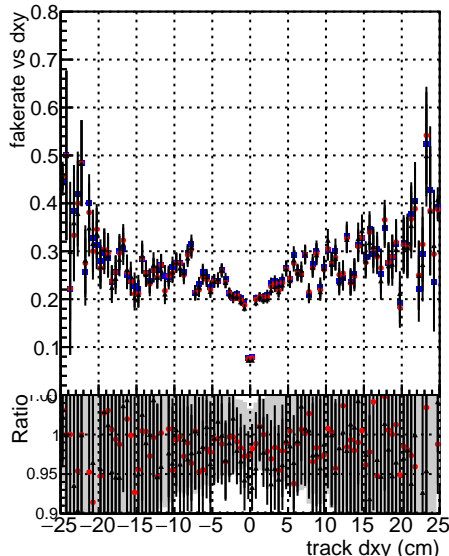

Fake rate vs dx

Duplicates Rate vs Dxy

Pileup rate vs dx

—●— DGM\_mkFit\_TTbar\_PU50\_extractedGeoms\_rescale\_Error100  
—●— DGM\_mkFit\_TTbar\_PU50\_extractedGeoms\_rescale\_Error100\_pTCutOverlap0p0  
—●— DGM\_mkFit\_TTbar\_PU50\_extractedGeoms\_rescale\_Error100\_pTCutOverlap0p0\_dynamicChi2CutOverlap

Fake rate vs dz

Duplicates Rate vs Dxy

Pileup rate vs dx