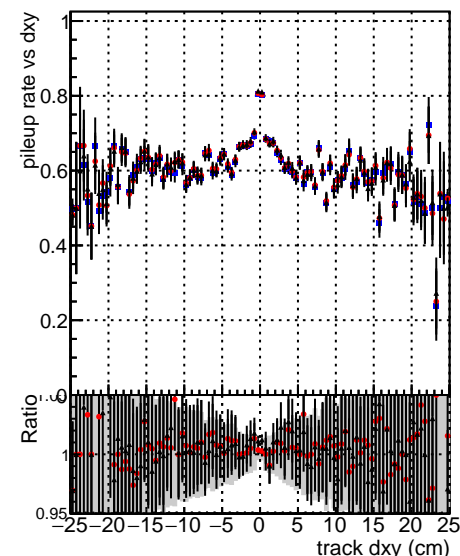

Fake rate vs dx

Duplicates Rate vs Dxy

Pileup rate vs dx

—●— DGM\_mkFit\_TTbar\_PU50\_extractedGeoms\_rescale\_Error100  
—●— DGM\_mkFit\_TTbar\_PU50\_extractedGeoms\_rescale\_Error100\_pTCutOverlap0p0  
—●— DGM\_mkFit\_TTbar\_PU50\_extractedGeoms\_rescale\_Error100\_pTCutOverlap0p0\_dynamicChi2CutOverlap

Fake rate vs dz

Duplicates Rate vs Dxy

Pileup rate vs dx