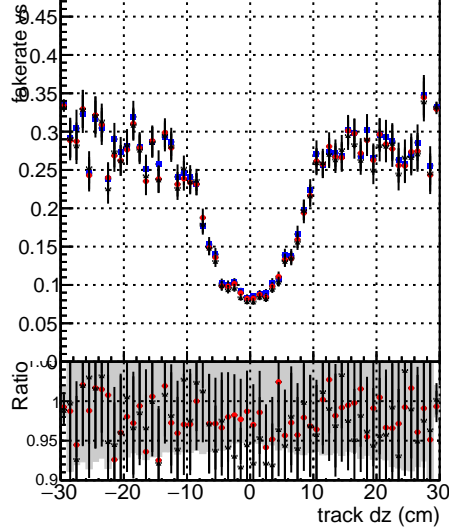

Fake rate vs dx

Duplicates Rate vs Dxy

Pileup rate vs dx

—●— DGM\_mkFit\_TTbar\_PU50\_extractedGeoms\_rescale\_Error100  
—●— DGM\_mkFit\_TTbar\_PU50\_extractedGeoms\_rescale\_Error100\_pTCutOverlap0p0  
—●— DGM\_mkFit\_TTbar\_PU50\_extractedGeoms\_rescale\_Error100\_pTCutOverlap0p0\_dynamicChi2CutOverlap

Fake rate vs dz

Duplicates Rate vs Dxy

Pileup rate vs dx