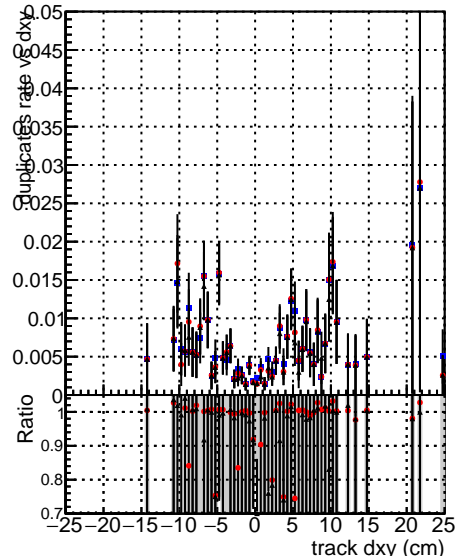

Fake rate vs dx

Duplicates Rate vs Dxy

Pileup rate vs dx

—●— DGM\_mkFit\_TTbar\_PU50\_extractedGeoms\_rescale\_Error100  
—●— DGM\_mkFit\_TTbar\_PU50\_extractedGeoms\_rescale\_Error100\_pTCutOverlap0p0  
—●— DGM\_mkFit\_TTbar\_PU50\_extractedGeoms\_rescale\_Error100\_pTCutOverlap0p0\_dynamicChi2CutOverlap

Fake rate vs dz

Duplicates Rate vs Dxy

Pileup rate vs dx