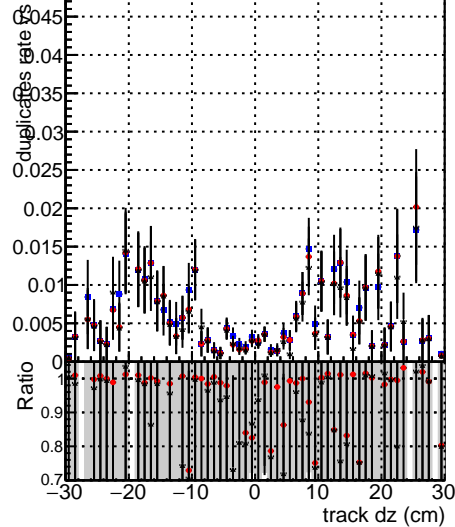

Fake rate vs dx

Duplicates Rate vs Dxy

Pileup rate vs dx

—●— DGM\_mkFit\_TTbar\_PU50\_extractedGeoms\_rescale\_Error100  
—●— DGM\_mkFit\_TTbar\_PU50\_extractedGeoms\_rescale\_Error100\_pTCutOverlap0p0  
—●— DGM\_mkFit\_TTbar\_PU50\_extractedGeoms\_rescale\_Error100\_pTCutOverlap0p0\_dynamicChi2CutOverlap

Fake rate vs dz

Duplicates Rate vs Dxy

Pileup rate vs dx