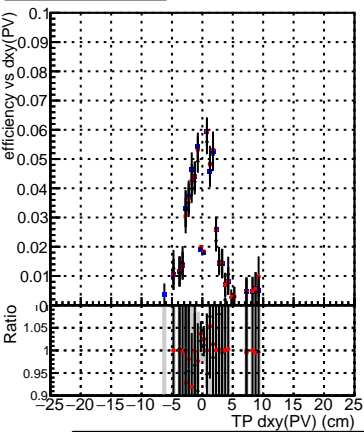

Efficiency vs Dxy(PV)**fake+duplicates vs dxy(PV)****Efficiency****Efficiency vs Dz(PV)****fake+duplicates vs dz(PV)****Efficiency vs Dz(PV)****fake+duplicates vs dz(PV)**

■ DQM_mkFit_TTbarPU50_extractedGeoms_rescaleError100
■ DQM_mkFit_TTbarPU50_extractedGeoms_rescaleError100_pTCutOverlap0p0
■ DQM_mkFit_TTbarPU50_extractedGeoms_rescaleError100_pTCutOverlap0p0_dynamicChi2CutOverlap