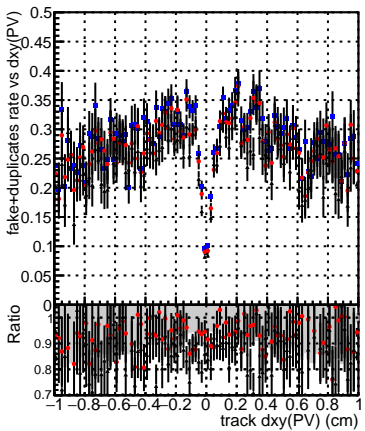

Efficiency vs Dxy(PV)**fake+duplicates vs dxy(PV)****Efficiency****Efficiency vs Dz(PV)****fake+duplicates vs dz(PV)****Efficiency vs Dz(PV)****fake+duplicates vs dz(PV)**

■ DQM_mkFit_TTbarPU50_extractedGeoms_rescaleError100
■ DQM_mkFit_TTbarPU50_extractedGeoms_rescaleError100_pTCutOverlap0p0
■ DQM_mkFit_TTbarPU50_extractedGeoms_rescaleError100_pTCutOverlap0p0_dynamicChi2CutOverlap