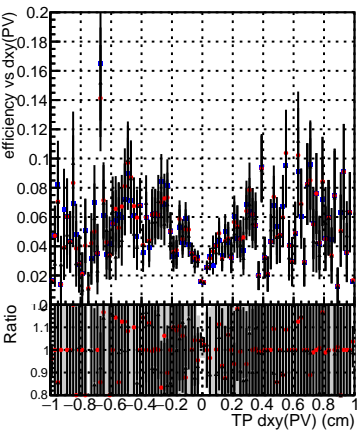

Efficiency vs Dxy(PV)**fake+duplicates vs dxy(PV)****Efficiency****Efficiency vs Dz(PV)****fake+duplicates vs dz(PV)****Efficiency vs Dz(PV)****fake+duplicates vs dz(PV)**

■ DQM_mkFit_TTbarPU50_extractedGeoms_rescaleError100
■ DQM_mkFit_TTbarPU50_extractedGeoms_rescaleError100_pTCutOverlap0p0
■ DQM_mkFit_TTbarPU50_extractedGeoms_rescaleError100_pTCutOverlap0p0_dynamicChi2CutOverlap