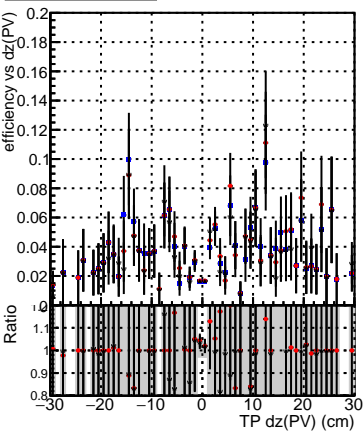

Efficiency vs Dxy(PV)**fake+duplicates vs dxy(PV)****Efficiency****Efficiency vs Dz(PV)****fake+duplicates vs dz(PV)****Efficiency vs Dz(PV)****fake+duplicates vs dz(PV)**

■ DQM_mkFit_TTbarPU50_extractedGeoms_rescaleError100
■ DQM_mkFit_TTbarPU50_extractedGeoms_rescaleError100_pTCutOverlap0p0
■ DQM_mkFit_TTbarPU50_extractedGeoms_rescaleError100_pTCutOverlap0p0_dynamicChi2CutOverlap