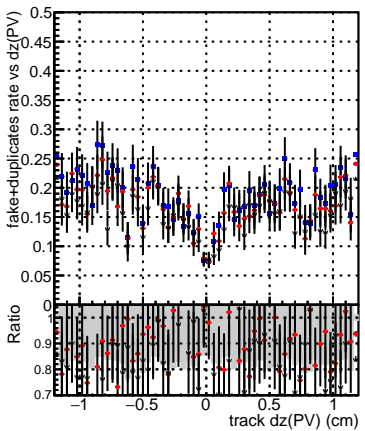

Efficiency vs Dxy(PV)**fake+duplicates vs dxy(PV)****Efficiency****Efficiency vs Dz(PV)****fake+duplicates vs dz(PV)****Efficiency vs Dz(PV)****fake+duplicates vs dz(PV)**

■ DQM_mkFit_TTbarPU50_extractedGeoms_rescaleError100
■ DQM_mkFit_TTbarPU50_extractedGeoms_rescaleError100_pTCutOverlap0p0
■ DQM_mkFit_TTbarPU50_extractedGeoms_rescaleError100_pTCutOverlap0p0_dynamicChi2CutOverlap