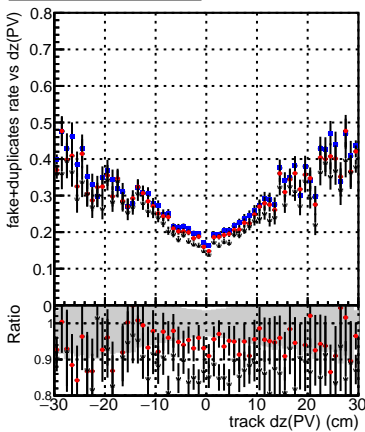

Efficiency vs Dxy(PV)**fake+duplicates vs dxy(PV)****Efficiency****Efficiency vs Dz(PV)****fake+duplicates vs dz(PV)****Efficiency vs Dz(PV)****fake+duplicates vs dz(PV)**

■ DQM_mkFit_TTbarPU50_extractedGeoms_rescaleError100
■ DQM_mkFit_TTbarPU50_extractedGeoms_rescaleError100_pTCutOverlap0p0
■ DQM_mkFit_TTbarPU50_extractedGeoms_rescaleError100_pTCutOverlap0p0_dynamicChi2CutOverlap