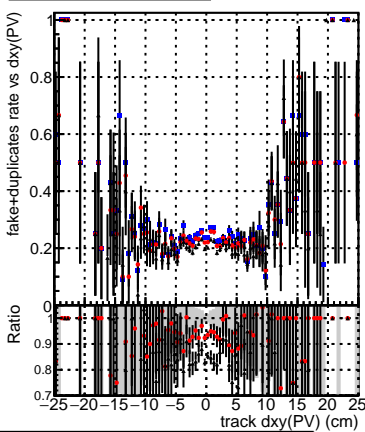

Efficiency vs Dxy(PV)**fake+duplicates vs dxy(PV)****Efficiency****Efficiency vs Dz(PV)****fake+duplicates vs dz(PV)****Efficiency vs Dz(PV)****fake+duplicates vs dz(PV)**

■ DQM_mkFit_TTbarPU50_extractedGeoms_rescaleError100
■ DQM_mkFit_TTbarPU50_extractedGeoms_rescaleError100_pTCutOverlap0p0
■ DQM_mkFit_TTbarPU50_extractedGeoms_rescaleError100_pTCutOverlap0p0_dynamicChi2CutOverlap