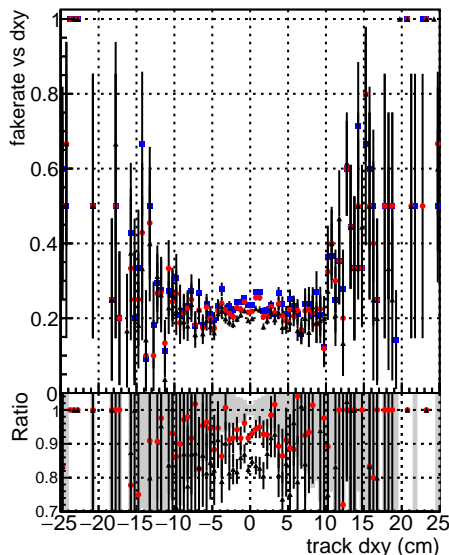

Fake rate vs dx**Duplicates Rate vs Dxy****Pileup rate vs dx**

■ DQM mkFit TTbarPU50_extractedGeoms_rescaleError100
■ DQM mkFit TTbarPU50_extractedGeoms_rescaleError100 dTCutOverlap0p0
■ DQM mkFit TTbarPU50_extractedGeoms_rescaleError100 dTCutOverlap0p0 dynamicChi2CutOverlap

Fake rate vs dz**Duplicates Rate vs Dzy****Pileup rate vs dz**