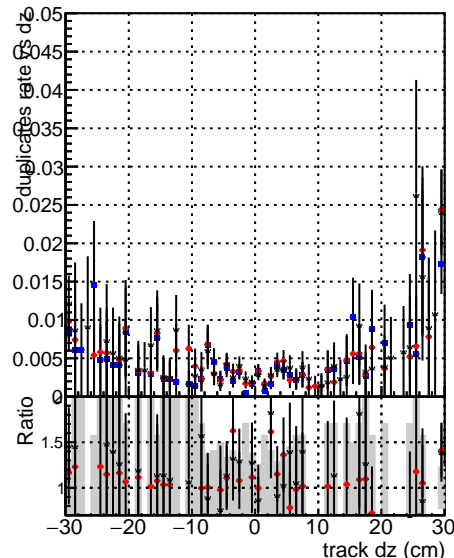

Fake rate vs dx**Duplicates Rate vs Dxy****Pileup rate vs dx**

■ DQM mkFit TTbarPU50_extractedGeoms_rescaleError100
■ DQM mkFit TTbarPU50_extractedGeoms_rescaleError100 dTCutOverlap0p0
■ DQM mkFit TTbarPU50_extractedGeoms_rescaleError100 dTCutOverlap0p0 dynamicChi2CutOverlap

Fake rate vs dz**Duplicates Rate vs Dzy****Pileup rate vs dz**