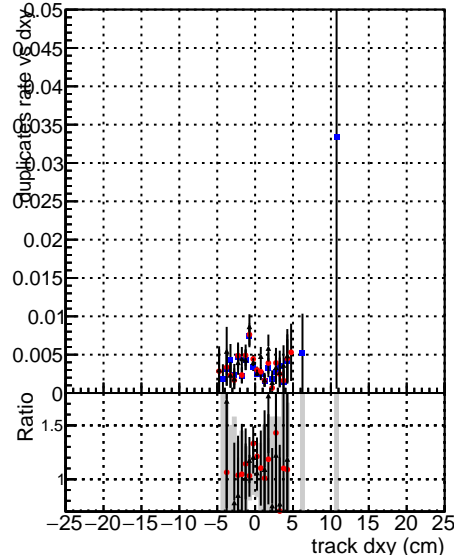

Fake rate vs dx**Duplicates Rate vs Dxy****Pileup rate vs dx**

■ DQM mkFit TTbarPU50_extractedGeoms_rescaleError100
■ DQM mkFit TTbarPU50_extractedGeoms_rescaleError100 dTCutOverlap0p0
■ DQM mkFit TTbarPU50_extractedGeoms_rescaleError100 dTCutOverlap0p0 dynamicChi2CutOverlap

Fake rate vs dz**Duplicates Rate vs Dzy****Pileup rate vs dz**