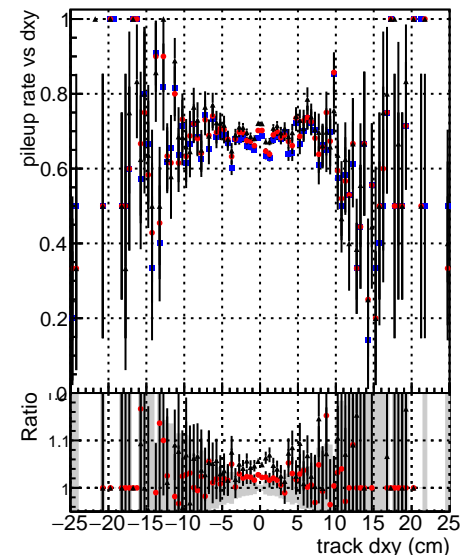

Fake rate vs dx**Duplicates Rate vs Dxy****Pileup rate vs dx**

■ DQM mkFit TTbarPU50_extractedGeoms_rescaleError100
■ DQM mkFit TTbarPU50_extractedGeoms_rescaleError100 dTCutOverlap0p0
■ DQM mkFit TTbarPU50_extractedGeoms_rescaleError100 dTCutOverlap0p0 dynamicChi2CutOverlap

Fake rate vs dz**Duplicates Rate vs Dzy****Pileup rate vs dz**