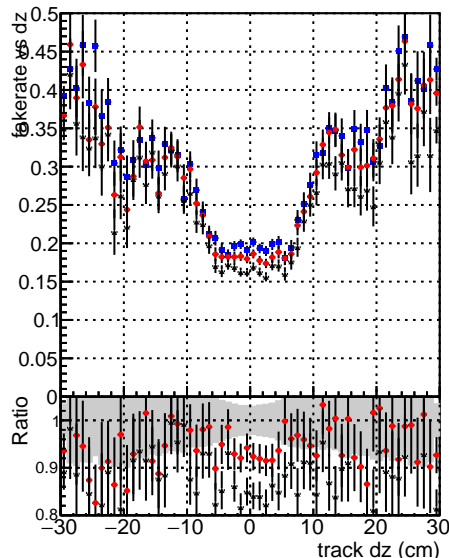

Fake rate vs dx**Duplicates Rate vs Dxy****Pileup rate vs dx**

■ DQM mkFit TTbarPU50_extractedGeoms_rescaleError100
■ DQM mkFit TTbarPU50_extractedGeoms_rescaleError100 dTCutOverlap0p0
■ DQM mkFit TTbarPU50_extractedGeoms_rescaleError100 dTCutOverlap0p0 dynamicChi2CutOverlap

Fake rate vs dz**Duplicates Rate vs Dzy****Pileup rate vs dz**