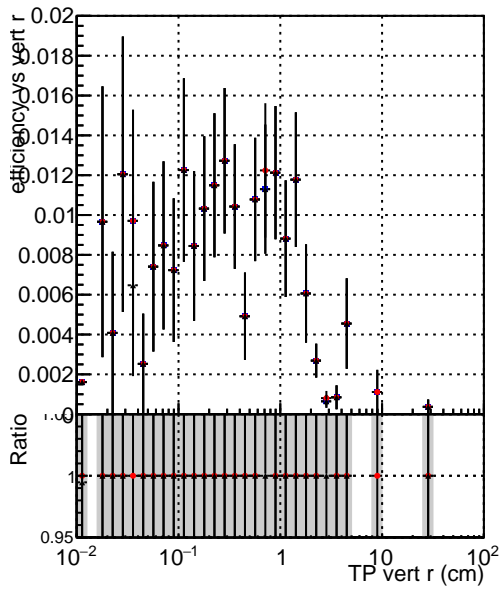

Efficiency vs vertpos**fake+duplicates vs vert r****Efficiency**

- DQM_mkFit_TTbarPU50_extractedGeoms_rescaleError100
- DQM_mkFit_TTbarPU50_extractedGeoms_rescaleError100_pTCutOverlap0p0
- DQM_mkFit_TTbarPU50_extractedGeoms_rescaleError100_pTCutOverlap0p0_dynamicChi2CutOverlap

**Efficiency vs. sim PV z****fake+duplicates vs Sim. PV z**