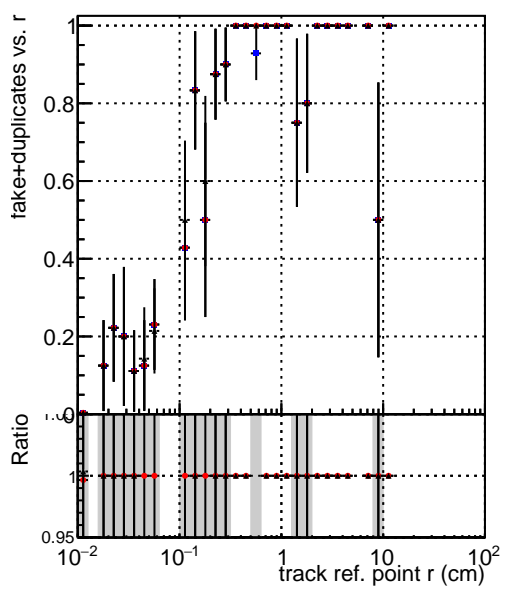

Efficiency vs vertpos**fake+duplicates vs vert r****Efficiency**

- DQM_mkFit_TTbarPU50_extractedGeoms_rescaleError100
- DQM_mkFit_TTbarPU50_extractedGeoms_rescaleError100_pTCutOverlap0p0
- DQM_mkFit_TTbarPU50_extractedGeoms_rescaleError100_pTCutOverlap0p0_dynamicChi2CutOverlap

**Efficiency vs. sim PV z****fake+duplicates vs Sim. PV z**