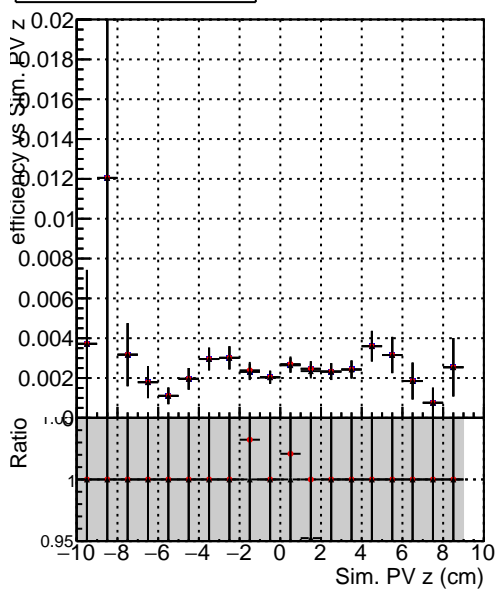

Efficiency vs vertpos**fake+duplicates vs vert r****Efficiency**

- DQM_mkFit_TTbarPU50_extractedGeoms_rescaleError100
- DQM_mkFit_TTbarPU50_extractedGeoms_rescaleError100_pTCutOverlap0p0
- DQM_mkFit_TTbarPU50_extractedGeoms_rescaleError100_pTCutOverlap0p0_dynamicChi2CutOverlap

**Efficiency vs. sim PV z****fake+duplicates vs Sim. PV z**