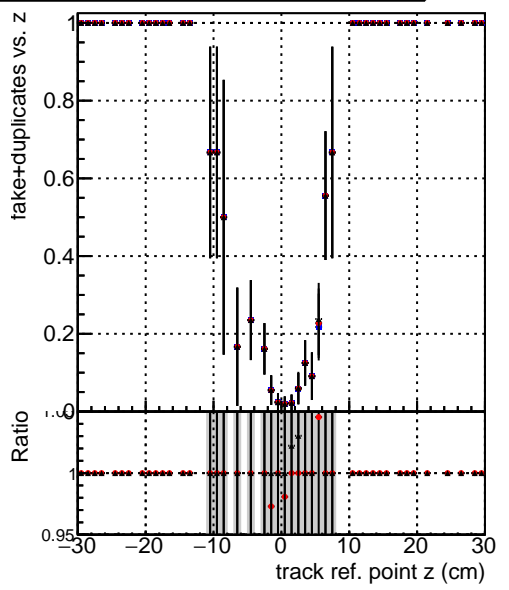

Efficiency vs vertpos**fake+duplicates vs vert r****Efficiency**

- DQM_mkFit_TTbarPU50_extractedGeoms_rescaleError100
- DQM_mkFit_TTbarPU50_extractedGeoms_rescaleError100_pTCutOverlap0p0
- DQM_mkFit_TTbarPU50_extractedGeoms_rescaleError100_pTCutOverlap0p0_dynamicChi2CutOverlap

**Efficiency vs. sim PV z****fake+duplicates vs Sim. PV z**