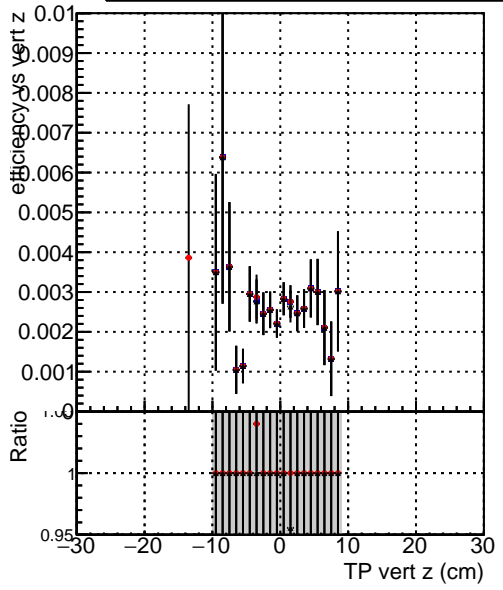

Efficiency vs vertpos**fake+duplicates vs vert r****Efficiency**

- DQM_mkFit_TTbarPU50_extractedGeoms_rescaleError100
- DQM_mkFit_TTbarPU50_extractedGeoms_rescaleError100_pTCutOverlap0p0
- DQM_mkFit_TTbarPU50_extractedGeoms_rescaleError100_pTCutOverlap0p0_dynamicChi2CutOverlap

**Efficiency vs. sim PV z****fake+duplicates vs Sim. PV z**