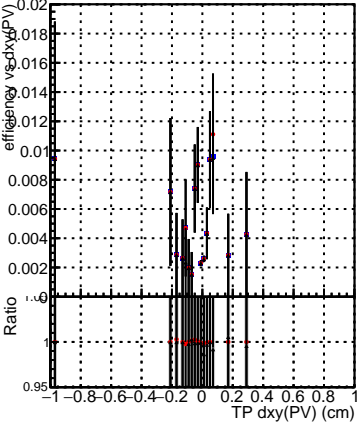

Efficiency vs Dxy(PV)**fake+duplicates vs dxy(PV)****Efficiency****Efficiency vs Dz(PV)****fake+duplicates vs dz(PV)****Efficiency vs Dz(PV)****fake+duplicates vs dz(PV)**

■ DQM_mkFit_TTbarPU50_extractedGeoms_rescaleError100
■ DQM_mkFit_TTbarPU50_extractedGeoms_rescaleError100_pTCutOverlap0
■ DQM_mkFit_TTbarPU50_extractedGeoms_rescaleError100_pTCutOverlap0_dynamicChi2CutOverlap