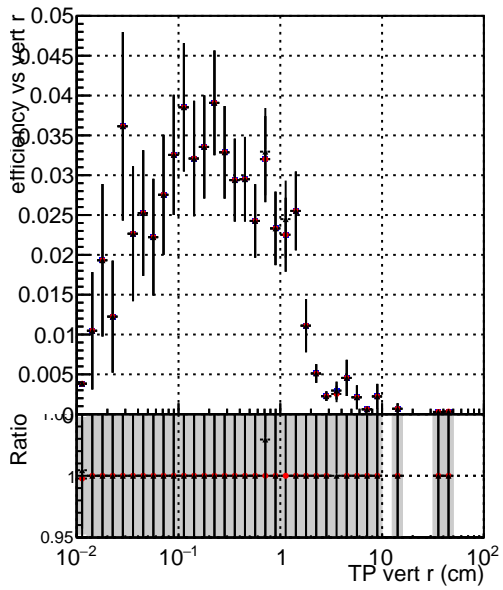

Efficiency vs vertpos**fake+duplicates vs vert r**

—●— DQM_mkFit_TTbarPU50_extractedGeoms_rescaleError100
—●— DQM_mkFit_TTbarPU50_extractedGeoms_rescaleError100_pTCutOverlap0p0
—●— DQM_mkFit_TTbarPU50_extractedGeoms_rescaleError100_pTCutOverlap0p0_dynamicChi2CutOverlap

Efficiency vs. sim PV z**Efficiency vs. sim PV z****fake+duplicates vs Sim. PV z**