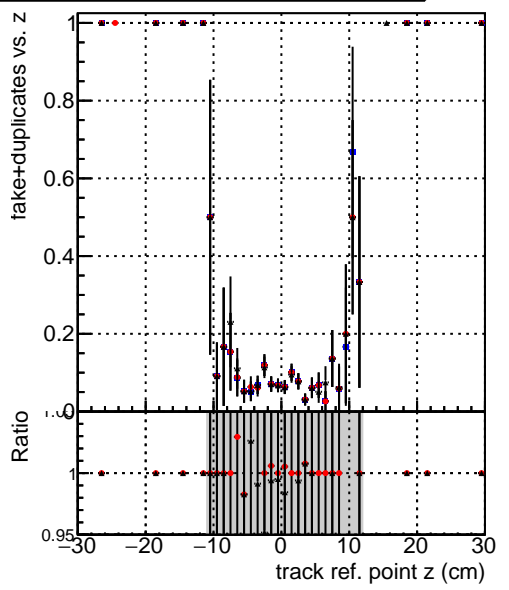

Efficiency vs vertpos**fake+duplicates vs vert r**

—●— DQM_mkFit_TTbarPU50_extractedGeoms_rescaleError100
—●— DQM_mkFit_TTbarPU50_extractedGeoms_rescaleError100_pTCutOverlap0p0
—●— DQM_mkFit_TTbarPU50_extractedGeoms_rescaleError100_pTCutOverlap0p0_dynamicChi2CutOverlap

Efficiency vs. sim PV z**Efficiency vs. sim PV z****fake+duplicates vs Sim. PV z**