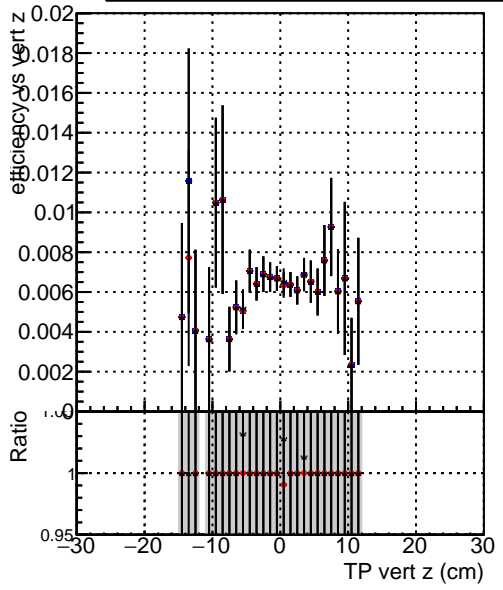

Efficiency vs vertpos**fake+duplicates vs vert r**

—●— DQM_mkFit_TTbarPU50_extractedGeoms_rescaleError100
—●— DQM_mkFit_TTbarPU50_extractedGeoms_rescaleError100_pTCutOverlap0p0
—●— DQM_mkFit_TTbarPU50_extractedGeoms_rescaleError100_pTCutOverlap0p0_dynamicChi2CutOverlap

Efficiency vs. sim PV z**Efficiency vs. sim PV z****fake+duplicates vs Sim. PV z**