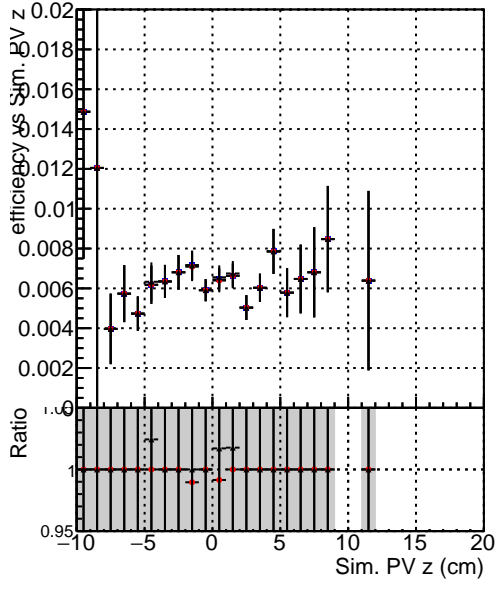

Efficiency vs vertpos**fake+duplicates vs vert r**

—●— DQM_mkFit_TTbarPU50_extractedGeoms_rescaleError100
—●— DQM_mkFit_TTbarPU50_extractedGeoms_rescaleError100_pTCutOverlap0p0
—●— DQM_mkFit_TTbarPU50_extractedGeoms_rescaleError100_pTCutOverlap0p0_dynamicChi2CutOverlap

Efficiency vs. sim PV z**Efficiency vs. sim PV z****fake+duplicates vs Sim. PV z**