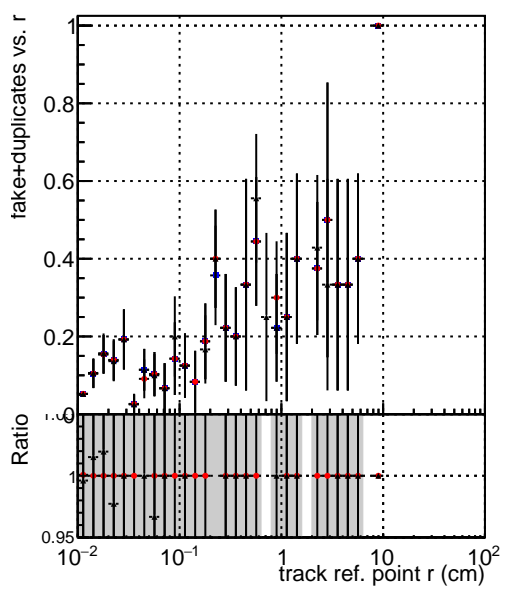

Efficiency vs vertpos**fake+duplicates vs vert r**

—●— DQM_mkFit_TTbarPU50_extractedGeoms_rescaleError100
—●— DQM_mkFit_TTbarPU50_extractedGeoms_rescaleError100_pTCutOverlap0p0
—●— DQM_mkFit_TTbarPU50_extractedGeoms_rescaleError100_pTCutOverlap0p0_dynamicChi2CutOverlap

Efficiency vs. sim PV z**Efficiency vs. sim PV z****fake+duplicates vs Sim. PV z**