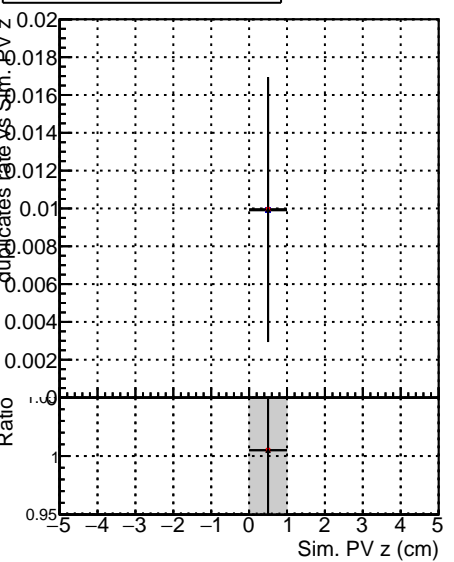

Fake rate vs vertpos**Duplicates Rate vs vertpos****Pileup rate vs vertpos**

■ DQM_mkFit_TTbarPU50_extractedGeoms_rescaleError100
■ DQM_mkFit_TTbarPU50_extractedGeoms_rescaleError100_pTCutOverlap0p0
■ DQM_mkFit_TTbarPU50_extractedGeoms_rescaleError100_dynamicChi2CutOverlap

Fake rate vs v**Duplicates Rate vs v****Pileup rate vs v****Fake rate vs. sim PV z****Duplicates Rate vs sim PV z****Pileup rate vs. sim PV z**