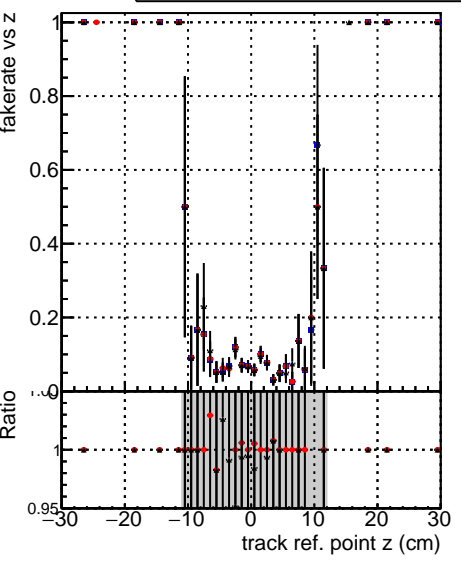

Fake rate vs vertpos**Duplicates Rate vs vertpos****Pileup rate vs vertpos**

■ DQM_mkFit_TTbarPU50_extractedGeoms_rescaleError100
■ DQM_mkFit_TTbarPU50_extractedGeoms_rescaleError100_pTCutOverlap0p0
■ DQM_mkFit_TTbarPU50_extractedGeoms_rescaleError100_dynamicChi2CutOverlap

Fake rate vs v**Duplicates Rate vs v****Pileup rate vs v****Fake rate vs. sim PV z****Duplicates Rate vs sim PV z****Pileup rate vs. sim PV z**