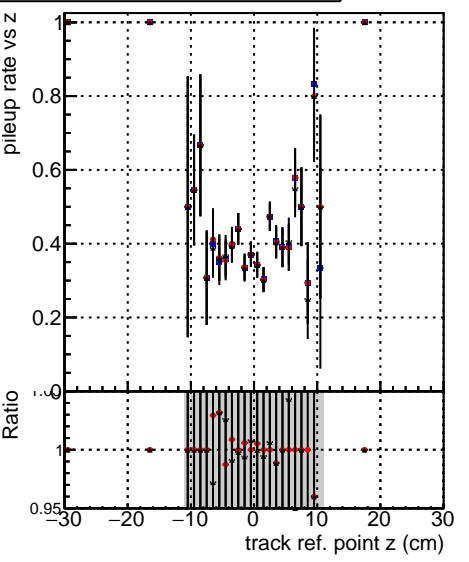

Fake rate vs vertpos**Duplicates Rate vs vertpos****Pileup rate vs vertpos**

■ DQM_mkFit_TTbarPU50_extractedGeoms_rescaleError100
■ DQM_mkFit_TTbarPU50_extractedGeoms_rescaleError100_pTCutOverlap0p0
■ DQM_mkFit_TTbarPU50_extractedGeoms_rescaleError100_dynamicChi2CutOverlap

Fake rate vs v**Duplicates Rate vs v****Pileup rate vs v****Fake rate vs. sim PV z****Duplicates Rate vs sim PV z****Pileup rate vs. sim PV z**