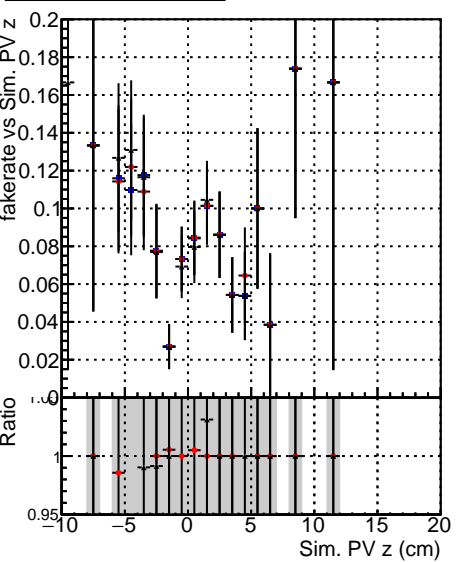

Fake rate vs vertpos**Duplicates Rate vs vertpos****Pileup rate vs vertpos**

■ DQM_mkFit_TTbarPU50_extractedGeoms_rescaleError100
■ DQM_mkFit_TTbarPU50_extractedGeoms_rescaleError100_pTCutOverlap0p0
■ DQM_mkFit_TTbarPU50_extractedGeoms_rescaleError100_dynamicChi2CutOverlap

Fake rate vs v**Duplicates Rate vs v****Pileup rate vs v****Fake rate vs. sim PV z****Duplicates Rate vs sim PV z****Pileup rate vs. sim PV z**