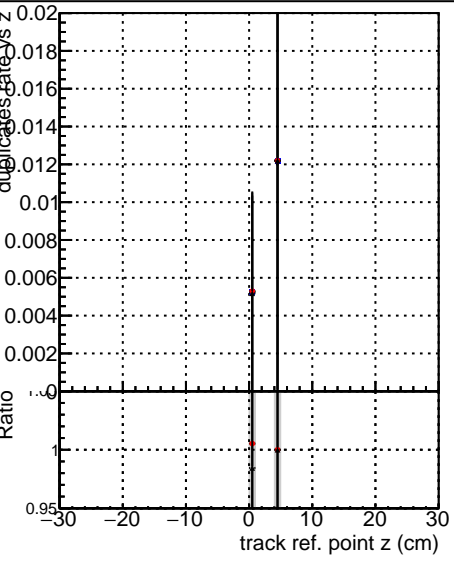

Fake rate vs vertpos**Duplicates Rate vs vertpos****Pileup rate vs vertpos**

■ DQM_mkFit_TTbarPU50_extractedGeoms_rescaleError100
■ DQM_mkFit_TTbarPU50_extractedGeoms_rescaleError100_pTCutOverlap0p0
■ DQM_mkFit_TTbarPU50_extractedGeoms_rescaleError100_dynamicChi2CutOverlap

Fake rate vs v**Duplicates Rate vs v****Pileup rate vs v****Fake rate vs. sim PV z****Duplicates Rate vs sim PV z****Pileup rate vs. sim PV z**