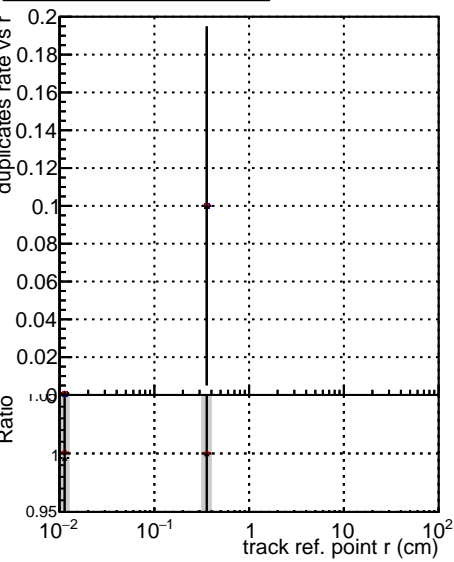

Fake rate vs vertpos**Duplicates Rate vs vertpos****Pileup rate vs vertpos**

■ DQM_mkFit_TTbarPU50_extractedGeoms_rescaleError100
■ DQM_mkFit_TTbarPU50_extractedGeoms_rescaleError100_pTCutOverlap0p0
■ DQM_mkFit_TTbarPU50_extractedGeoms_rescaleError100_dynamicChi2CutOverlap

Fake rate vs v**Duplicates Rate vs v****Pileup rate vs v****Fake rate vs. sim PV z****Duplicates Rate vs sim PV z****Pileup rate vs. sim PV z**