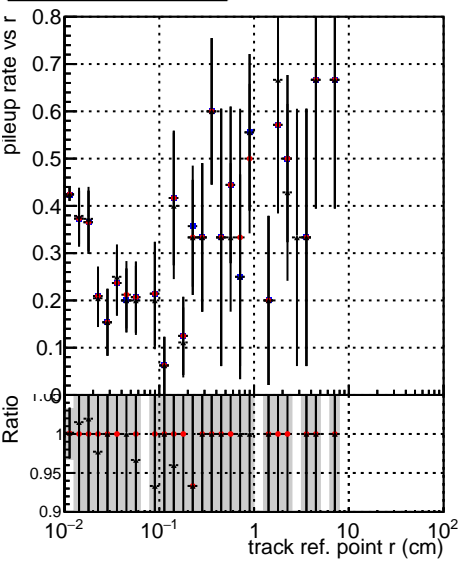

Fake rate vs vertpos**Duplicates Rate vs vertpos****Pileup rate vs vertpos**

■ DQM_mkFit_TTbarPU50_extractedGeoms_rescaleError100
■ DQM_mkFit_TTbarPU50_extractedGeoms_rescaleError100_pTCutOverlap0p0
■ DQM_mkFit_TTbarPU50_extractedGeoms_rescaleError100_dynamicChi2CutOverlap

Fake rate vs v**Duplicates Rate vs v****Pileup rate vs v****Fake rate vs. sim PV z****Duplicates Rate vs sim PV z****Pileup rate vs. sim PV z**