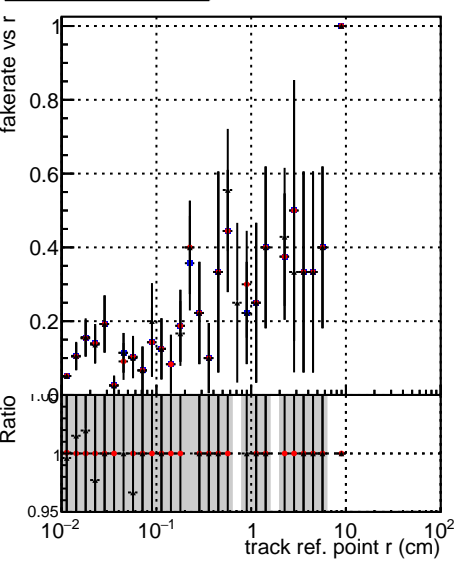

Fake rate vs vertpos**Duplicates Rate vs vertpos****Pileup rate vs vertpos**

■ DQM_mkFit_TTbarPU50_extractedGeoms_rescaleError100
■ DQM_mkFit_TTbarPU50_extractedGeoms_rescaleError100_pTCutOverlap0p0
■ DQM_mkFit_TTbarPU50_extractedGeoms_rescaleError100_dynamicChi2CutOverlap

Fake rate vs v**Duplicates Rate vs v****Pileup rate vs v****Fake rate vs. sim PV z****Duplicates Rate vs sim PV z****Pileup rate vs. sim PV z**