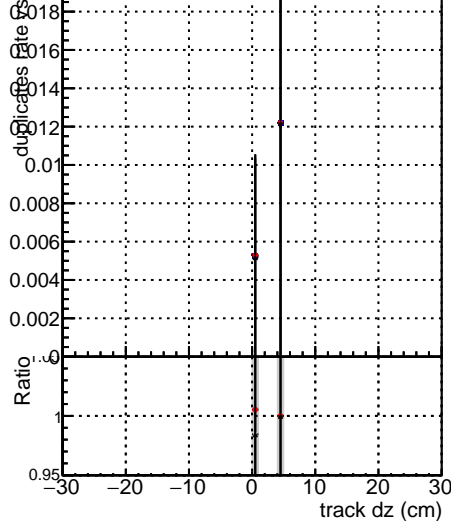

Duplicates Rate vs Ddz