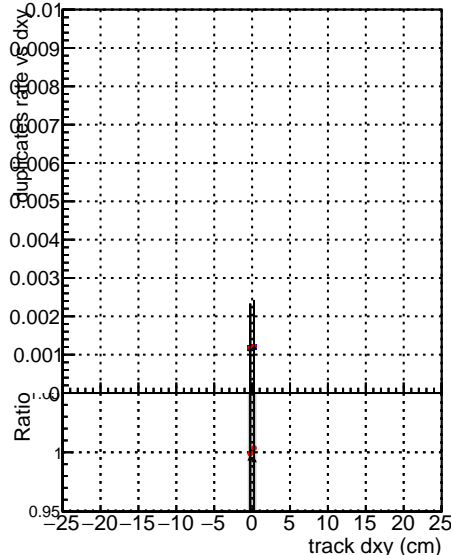

Fake rate vs dxy

Duplicates Rate vs Dxy

Pileup rate vs dxy

—●— DGM mkFit TTbar PU50 extracted Geoms_rescale Error100
—●— DGM mkFit TTbar PU50 extracted Geoms_rescale Error100 pTCutOverlap0p0
—●— DGM mkFit TTbar PU50 extracted Geoms_rescale Error100 pTCutOverlap0p0 dynamicChi2CutOverlap