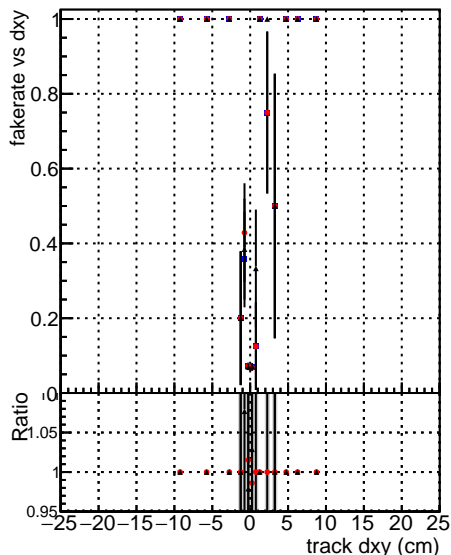

Fake rate vs dxy

Duplicates Rate vs Dxy

Pileup rate vs dxy

—●— DGM mkFit TTbar PU50 extracted Geoms_rescale Error100
—●— DGM mkFit TTbar PU50 extracted Geoms_rescale Error100 pTCutOverlap0p0
—●— DGM mkFit TTbar PU50 extracted Geoms_rescale Error100 pTCutOverlap0p0 dynamicChi2CutOverlap

Fake rate vs dz

Duplicates Rate vs Ddz

Pileup rate vs dz