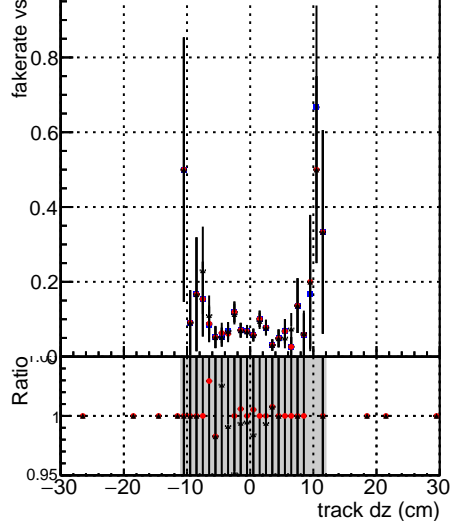

Fake rate vs dxy

Duplicates Rate vs Dxy

Pileup rate vs dxy

—●— DGM mkFit TTbar PU50 extracted Geoms_rescale Error100
—●— DGM mkFit TTbar PU50 extracted Geoms_rescale Error100 pTCutOverlap0p0
—●— DGM mkFit TTbar PU50 extracted Geoms_rescale Error100 pTCutOverlap0p0 dynamicChi2CutOverlap

Fake rate vs dz

Duplicates Rate vs Ddz

Pileup rate vs dz