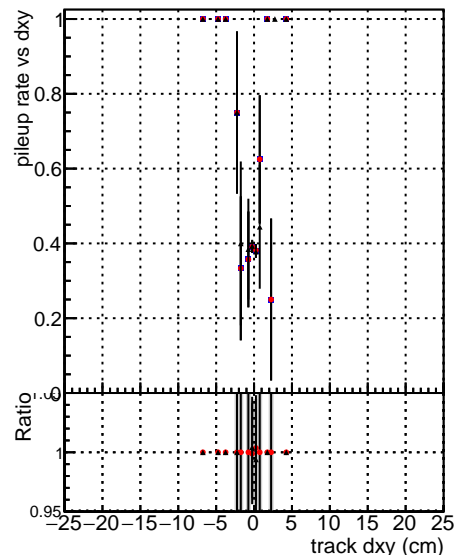

Fake rate vs dxy

Duplicates Rate vs Dxy

Pileup rate vs dxy

—●— DGM mkFit TTbar PU50 extracted Geoms_rescale Error100
—●— DGM mkFit TTbar PU50 extracted Geoms_rescale Error100 pTCutOverlap0p0
—●— DGM mkFit TTbar PU50 extracted Geoms_rescale Error100 pTCutOverlap0p0 dynamicChi2CutOverlap

Fake rate vs dz

Duplicates Rate vs Ddz

Pileup rate vs dz