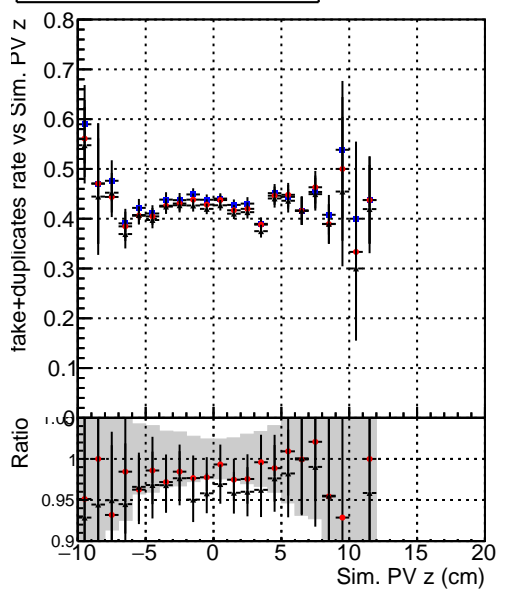

**Efficiency vs vertpos****fake+duplicates vs vert r****Efficiency vs vert z****fake+duplicates vs. z****Efficiency vs. sim PV z****fake+duplicates vs Sim. PV z**

● DQM\_mkFit\_TTbarPU50\_extractedGeoms\_rescaleError100  
■ DQM\_mkFit\_TTbarPU50\_extractedGeoms\_rescaleError100\_pTCutOverlap0p0  
▲ DQM\_mkFit\_TTbarPU50\_extractedGeoms\_rescaleError100\_pTCutOverlap0p0\_dynamicChi2CutOverlap