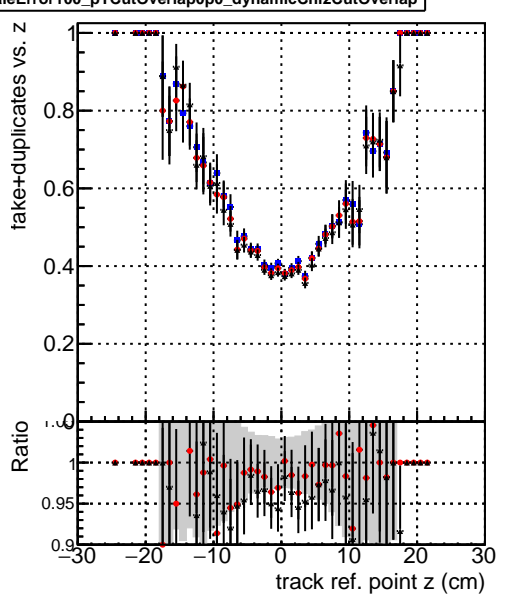

**Efficiency vs vertpos****fake+duplicates vs vert r****Efficiency vs vert z****fake+duplicates vs. z****Efficiency vs. sim PV z****fake+duplicates vs Sim. PV z**

● DQM\_mkFit\_TTbarPU50\_extractedGeoms\_rescaleError100  
■ DQM\_mkFit\_TTbarPU50\_extractedGeoms\_rescaleError100\_pTCutOverlap0p0  
▲ DQM\_mkFit\_TTbarPU50\_extractedGeoms\_rescaleError100\_pTCutOverlap0p0\_dynamicChi2CutOverlap