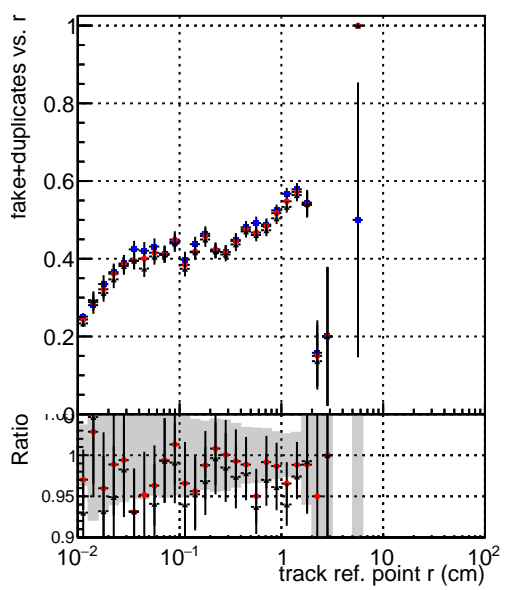

**Efficiency vs vertpos****fake+duplicates vs vert r****Efficiency vs vert z****fake+duplicates vs. z****Efficiency vs. sim PV z****fake+duplicates vs Sim. PV z**

● DQM\_mkFit\_TTbarPU50\_extractedGeoms\_rescaleError100  
■ DQM\_mkFit\_TTbarPU50\_extractedGeoms\_rescaleError100\_pTCutOverlap0p0  
▲ DQM\_mkFit\_TTbarPU50\_extractedGeoms\_rescaleError100\_pTCutOverlap0p0\_dynamicChi2CutOverlap