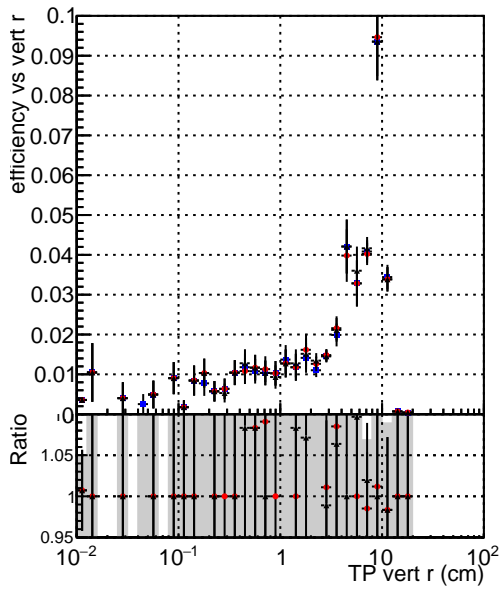

**Efficiency vs vertpos****fake+duplicates vs vert r****Efficiency vs vert z****fake+duplicates vs. z****Efficiency vs. sim PV z****fake+duplicates vs Sim. PV z**

● DQM\_mkFit\_TTbarPU50\_extractedGeoms\_rescaleError100  
■ DQM\_mkFit\_TTbarPU50\_extractedGeoms\_rescaleError100\_pTCutOverlap0p0  
▲ DQM\_mkFit\_TTbarPU50\_extractedGeoms\_rescaleError100\_pTCutOverlap0p0\_dynamicChi2CutOverlap