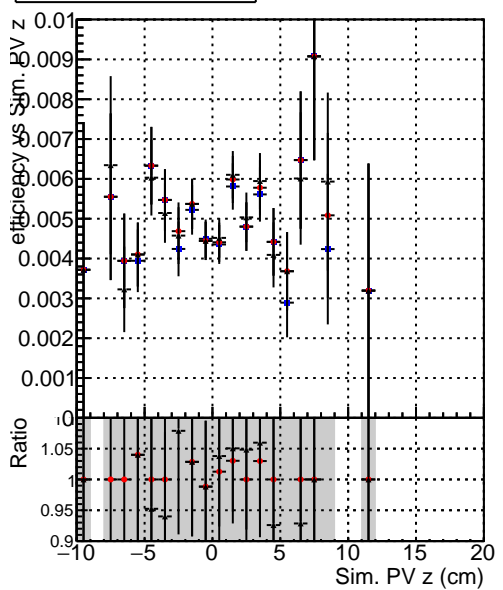

**Efficiency vs vertpos****fake+duplicates vs vert r****Efficiency vs vert z****fake+duplicates vs. z****Efficiency vs. sim PV z****fake+duplicates vs Sim. PV z**

● DQM\_mkFit\_TTbarPU50\_extractedGeoms\_rescaleError100  
■ DQM\_mkFit\_TTbarPU50\_extractedGeoms\_rescaleError100\_pTCutOverlap0p0  
▲ DQM\_mkFit\_TTbarPU50\_extractedGeoms\_rescaleError100\_pTCutOverlap0p0\_dynamicChi2CutOverlap