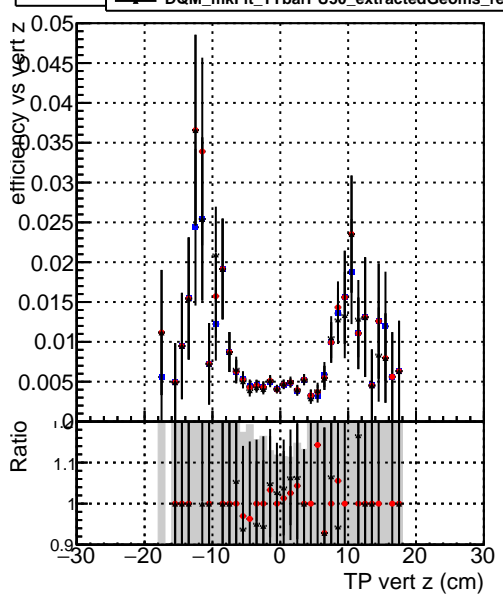

**Efficiency vs vertpos****fake+duplicates vs vert r****Efficiency vs vert z****fake+duplicates vs. z****Efficiency vs. sim PV z****fake+duplicates vs Sim. PV z**

● DQM\_mkFit\_TTbarPU50\_extractedGeoms\_rescaleError100  
■ DQM\_mkFit\_TTbarPU50\_extractedGeoms\_rescaleError100\_pTCutOverlap0p0  
▲ DQM\_mkFit\_TTbarPU50\_extractedGeoms\_rescaleError100\_pTCutOverlap0p0\_dynamicChi2CutOverlap