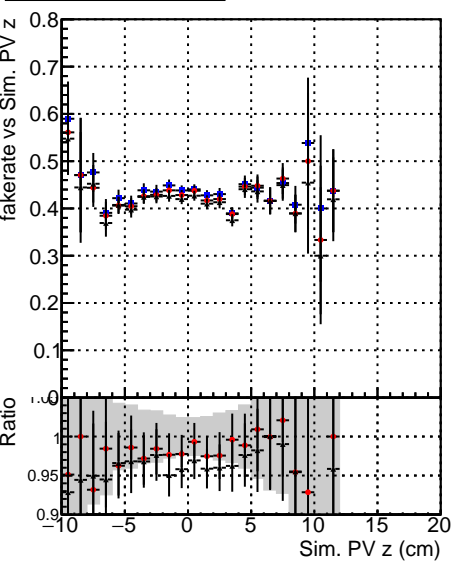

Fake rate vs vertpos**Duplicates Rate vs vertpos****Pileup rate vs vertpos**

—●— DQM_mkFit_TTbarPU50_extractedGeoms_rescaleError100
—●— DQM_mkFit_TTbarPU50_extractedGeoms_rescaleError100_pTCutOverlap0p0
—●— DQM_mkFit_TTbarPU50_extractedGeoms_rescaleError100_dynamicChi2CutOverlap

Fake rate vs v**Duplicates Rate vs v****Pileup rate vs v****Fake rate vs. sim PV z****Duplicates Rate vs sim PV z****Pileup rate vs. sim PV z**