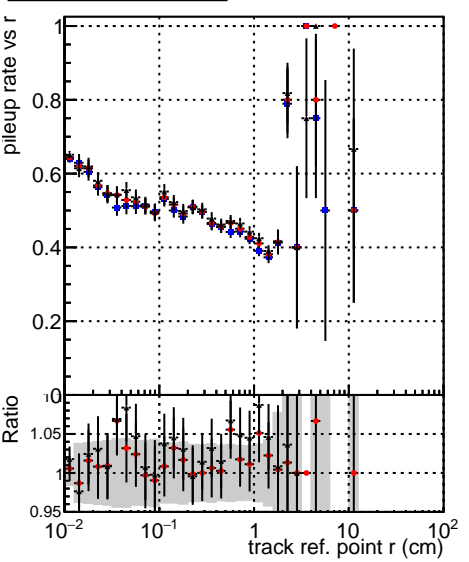

Fake rate vs vertpos**Duplicates Rate vs vertpos****Pileup rate vs vertpos**

—●— DQM_mkFit_TTbarPU50_extractedGeoms_rescaleError100
—●— DQM_mkFit_TTbarPU50_extractedGeoms_rescaleError100_pTCutOverlap0p0
—●— DQM_mkFit_TTbarPU50_extractedGeoms_rescaleError100_dynamicChi2CutOverlap

Fake rate vs v**Duplicates Rate vs v****Pileup rate vs v****Fake rate vs. sim PV z****Duplicates Rate vs sim PV z****Pileup rate vs. sim PV z**