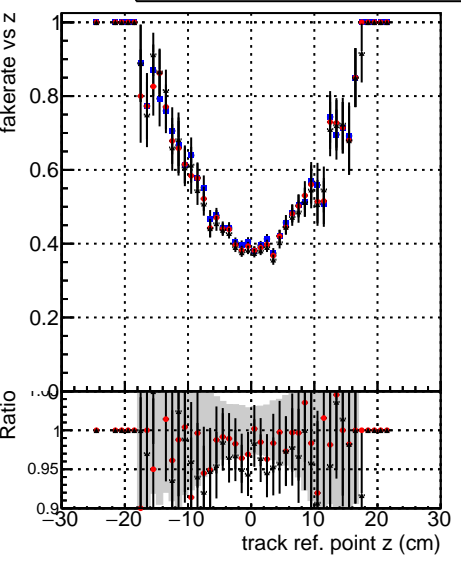

Fake rate vs vertpos**Duplicates Rate vs vertpos****Pileup rate vs vertpos**

—●— DQM_mkFit_TTbarPU50_extractedGeoms_rescaleError100
—●— DQM_mkFit_TTbarPU50_extractedGeoms_rescaleError100_pTCutOverlap0p0
—●— DQM_mkFit_TTbarPU50_extractedGeoms_rescaleError100_dynamicChi2CutOverlap

Fake rate vs v**Duplicates Rate vs v****Pileup rate vs v****Fake rate vs. sim PV z****Duplicates Rate vs sim PV z****Pileup rate vs. sim PV z**