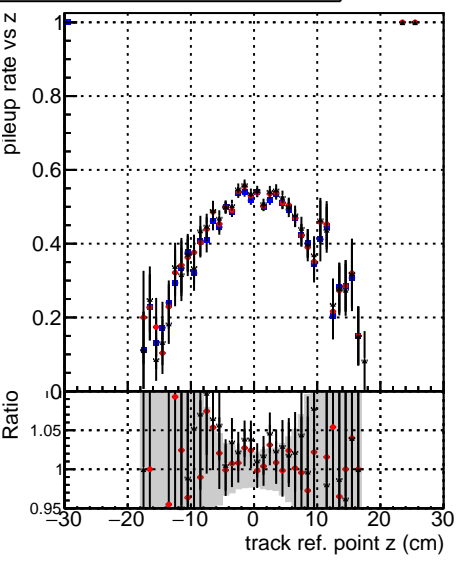

Fake rate vs vertpos**Duplicates Rate vs vertpos****Pileup rate vs vertpos**

—●— DQM_mkFit_TTbarPU50_extractedGeoms_rescaleError100
—●— DQM_mkFit_TTbarPU50_extractedGeoms_rescaleError100_pTCutOverlap0p0
—●— DQM_mkFit_TTbarPU50_extractedGeoms_rescaleError100_dynamicChi2CutOverlap

Fake rate vs v**Duplicates Rate vs v****Pileup rate vs v****Fake rate vs. sim PV z****Duplicates Rate vs sim PV z****Pileup rate vs. sim PV z**