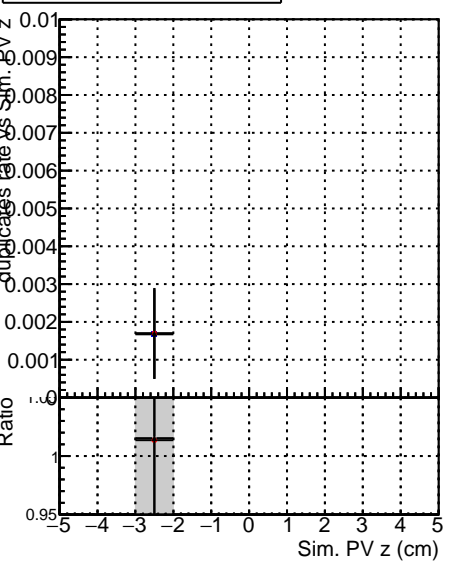

Fake rate vs vertpos**Duplicates Rate vs vertpos****Pileup rate vs vertpos**

—●— DQM_mkFit_TTbarPU50_extractedGeoms_rescaleError100
—●— DQM_mkFit_TTbarPU50_extractedGeoms_rescaleError100_pTCutOverlap0p0
—●— DQM_mkFit_TTbarPU50_extractedGeoms_rescaleError100_dynamicChi2CutOverlap

Fake rate vs v**Duplicates Rate vs v****Pileup rate vs v****Fake rate vs. sim PV z****Duplicates Rate vs sim PV z****Pileup rate vs. sim PV z**