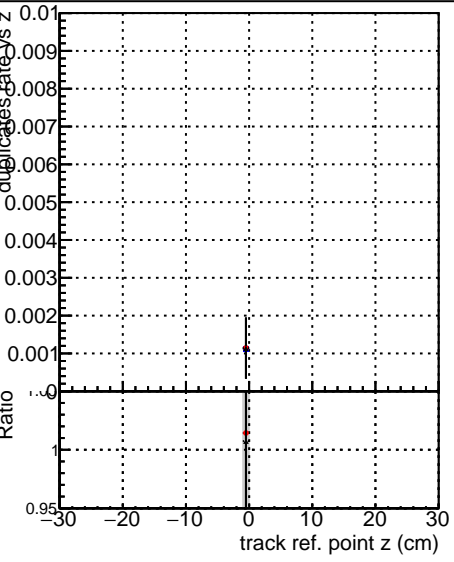

Fake rate vs vertpos**Duplicates Rate vs vertpos****Pileup rate vs vertpos**

—●— DQM_mkFit_TTbarPU50_extractedGeoms_rescaleError100
—●— DQM_mkFit_TTbarPU50_extractedGeoms_rescaleError100_pTCutOverlap0p0
—●— DQM_mkFit_TTbarPU50_extractedGeoms_rescaleError100_dynamicChi2CutOverlap

Fake rate vs v**Duplicates Rate vs v****Pileup rate vs v****Fake rate vs. sim PV z****Duplicates Rate vs sim PV z****Pileup rate vs. sim PV z**