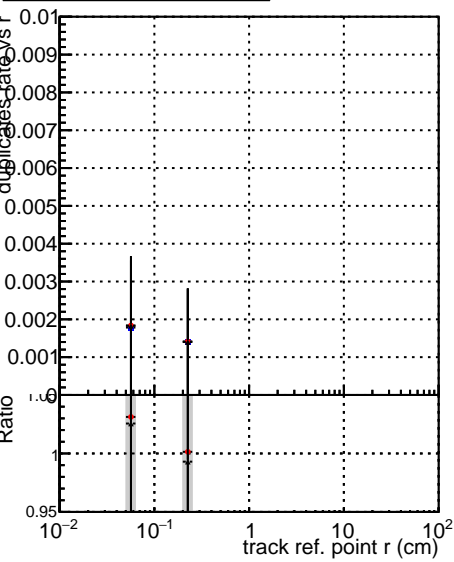

Fake rate vs vertpos**Duplicates Rate vs vertpos****Pileup rate vs vertpos**

—●— DQM_mkFit_TTbarPU50_extractedGeoms_rescaleError100
—●— DQM_mkFit_TTbarPU50_extractedGeoms_rescaleError100_pTCutOverlap0p0
—●— DQM_mkFit_TTbarPU50_extractedGeoms_rescaleError100_dynamicChi2CutOverlap

Fake rate vs v**Duplicates Rate vs v****Pileup rate vs v****Fake rate vs. sim PV z****Duplicates Rate vs sim PV z****Pileup rate vs. sim PV z**