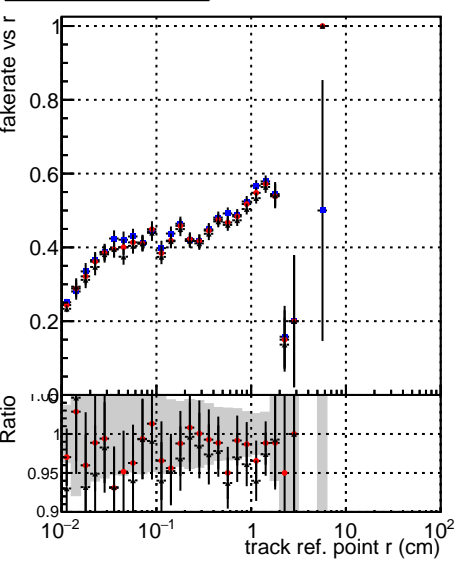

Fake rate vs vertpos**Duplicates Rate vs vertpos****Pileup rate vs vertpos**

—●— DQM_mkFit_TTbarPU50_extractedGeoms_rescaleError100
—●— DQM_mkFit_TTbarPU50_extractedGeoms_rescaleError100_pTCutOverlap0p0
—●— DQM_mkFit_TTbarPU50_extractedGeoms_rescaleError100_dynamicChi2CutOverlap

Fake rate vs v**Duplicates Rate vs v****Pileup rate vs v****Fake rate vs. sim PV z****Duplicates Rate vs sim PV z****Pileup rate vs. sim PV z**