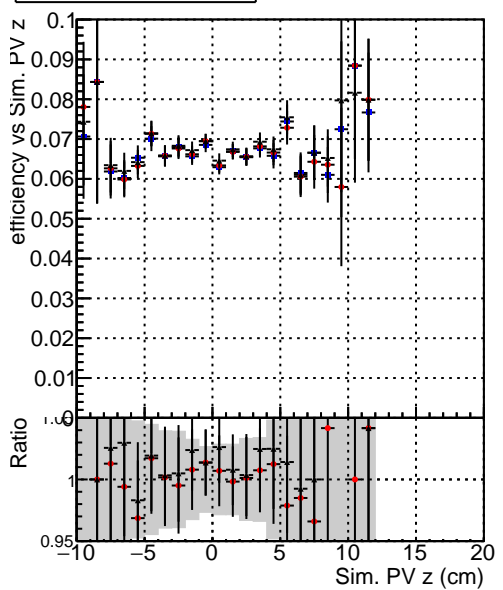

Efficiency vs vertpos**fake+duplicates vs vert r****Efficiency vs. sim PV z****fake+duplicates vs Sim. PV z****Efficiency vs. sim PV z****fake+duplicates vs Sim. PV z**

—●— DQM_mkFit_TTbarPU50_extractedGeoms_rescaleError100
—●— DQM_mkFit_TTbarPU50_extractedGeoms_rescaleError100_pTCutOverlap0p0
—●— DQM_mkFit_TTbarPU50_extractedGeoms_rescaleError100_pTCutOverlap0p0_dynamicChi2CutOverlap