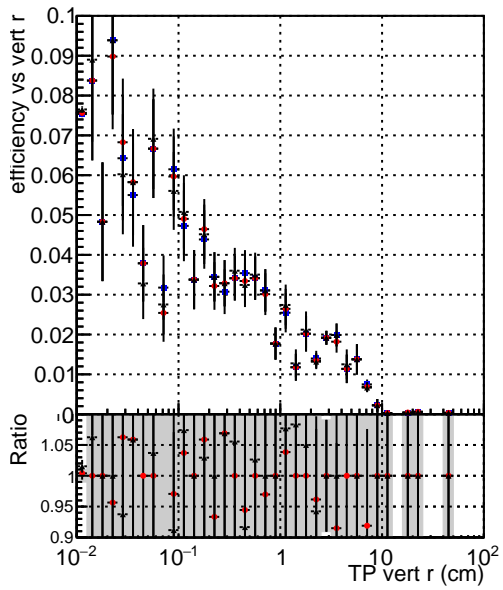

Efficiency vs vertpos**fake+duplicates vs vert r****Efficiency vs. sim PV z****fake+duplicates vs Sim. PV z****Efficiency vs. sim PV z****fake+duplicates vs Sim. PV z**

—●— DQM_mkFit_TTbarPU50_extractedGeoms_rescaleError100
—●— DQM_mkFit_TTbarPU50_extractedGeoms_rescaleError100_pTCutOverlap0p0
—●— DQM_mkFit_TTbarPU50_extractedGeoms_rescaleError100_pTCutOverlap0p0_dynamicChi2CutOverlap