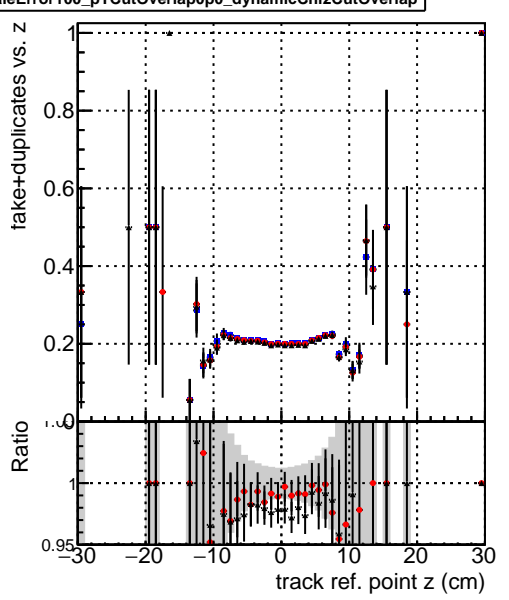

Efficiency vs vertpos**fake+duplicates vs vert r****Efficiency vs. sim PV z****fake+duplicates vs Sim. PV z****Efficiency vs. sim PV z****fake+duplicates vs Sim. PV z**

—●— DQM_mkFit_TTbarPU50_extractedGeoms_rescaleError100
—●— DQM_mkFit_TTbarPU50_extractedGeoms_rescaleError100_pTCutOverlap0p0
—●— DQM_mkFit_TTbarPU50_extractedGeoms_rescaleError100_pTCutOverlap0p0_dynamicChi2CutOverlap