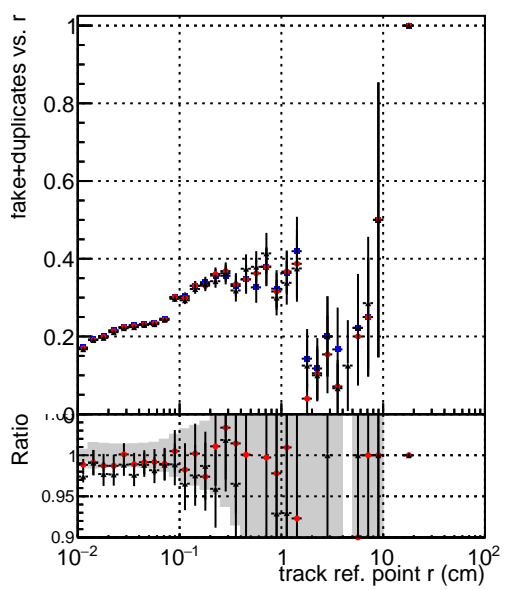

Efficiency vs vertpos**fake+duplicates vs vert r****Efficiency vs. sim PV z****fake+duplicates vs Sim. PV z****Efficiency vs. sim PV z****fake+duplicates vs Sim. PV z**

—●— DQM_mkFit_TTbarPU50_extractedGeoms_rescaleError100
—●— DQM_mkFit_TTbarPU50_extractedGeoms_rescaleError100_pTCutOverlap0p0
—●— DQM_mkFit_TTbarPU50_extractedGeoms_rescaleError100_pTCutOverlap0p0_dynamicChi2CutOverlap