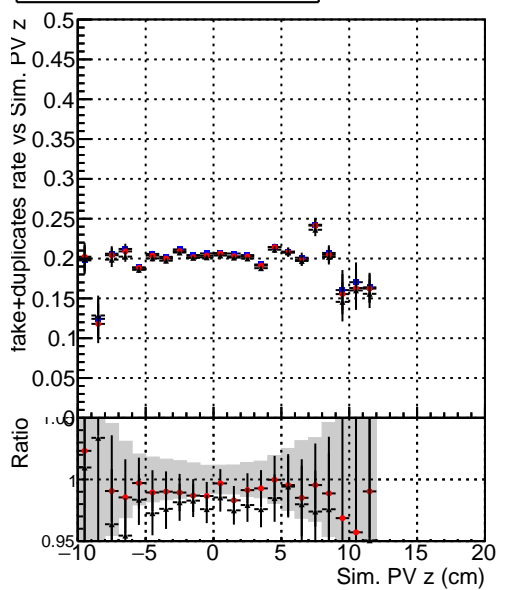

Efficiency vs vertpos**fake+duplicates vs vert r****Efficiency vs. sim PV z****fake+duplicates vs Sim. PV z****Efficiency vs. sim PV z****fake+duplicates vs Sim. PV z**

—●— DQM_mkFit_TTbarPU50_extractedGeoms_rescaleError100
—●— DQM_mkFit_TTbarPU50_extractedGeoms_rescaleError100_pTCutOverlap0p0
—●— DQM_mkFit_TTbarPU50_extractedGeoms_rescaleError100_pTCutOverlap0p0_dynamicChi2CutOverlap