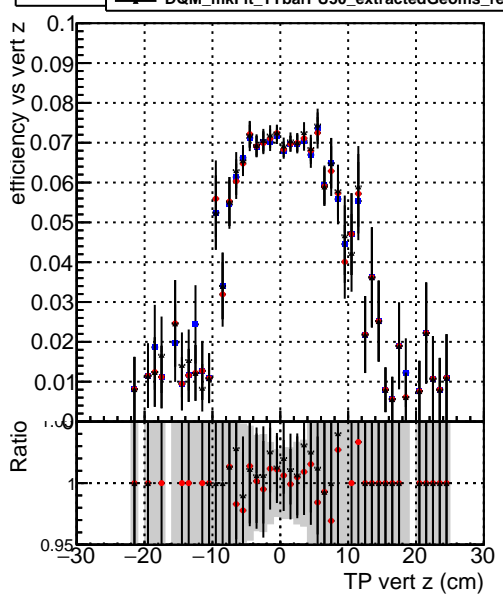

Efficiency vs vertpos**fake+duplicates vs vert r****Efficiency vs. sim PV z****fake+duplicates vs Sim. PV z****Efficiency vs. sim PV z****fake+duplicates vs Sim. PV z**

—●— DQM_mkFit_TTbarPU50_extractedGeoms_rescaleError100
—●— DQM_mkFit_TTbarPU50_extractedGeoms_rescaleError100_pTCutOverlap0p0
—●— DQM_mkFit_TTbarPU50_extractedGeoms_rescaleError100_pTCutOverlap0p0_dynamicChi2CutOverlap