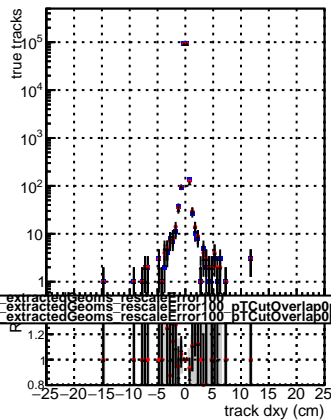

N of reco track vs dxy

N of associated (recoToSim) tracks vs dxy

N of associated (recoToSim) looper tracks vs dxy

N of reco track vs dz

N of associated (recoToSim) tracks vs dz

N of associated (recoToSim) looper tracks vs dz