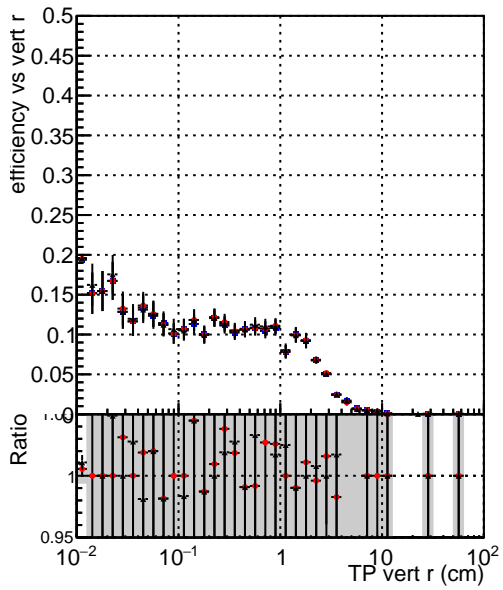

Efficiency vs vertpos**fake+duplicates vs vert r**

—•— DQM_mkFit_TTbarPU50_extractedGeoms_rescaleError100
—•— DQM_mkFit_TTbarPU50_extractedGeoms_rescaleError100_pTCutOverlap0p0
—•— DQM_mkFit_TTbarPU50_extractedGeoms_rescaleError100_pTCutOverlap0p0_dynamicChi2CutOverlap

Efficiency vs vert z**Efficiency vs. sim PV z****fake+duplicates vs Sim. PV z**