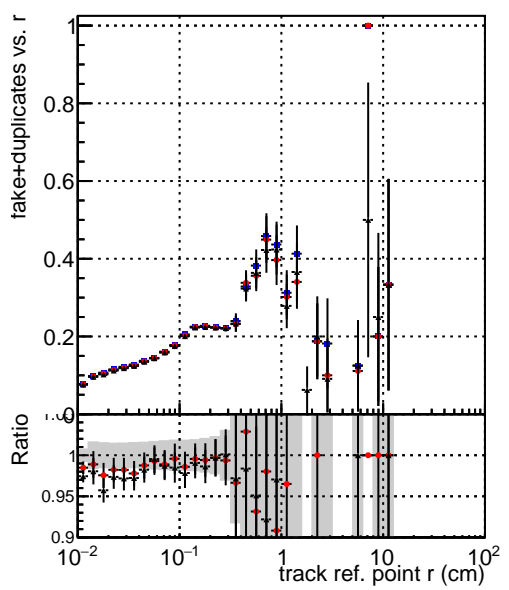

Efficiency vs vertpos**fake+duplicates vs vert r**

—•— DQM_mkFit_TTbarPU50_extractedGeoms_rescaleError100
—•— DQM_mkFit_TTbarPU50_extractedGeoms_rescaleError100_pTCutOverlap0p0
—•— DQM_mkFit_TTbarPU50_extractedGeoms_rescaleError100_pTCutOverlap0p0_dynamicChi2CutOverlap

Efficiency vs vert z**Efficiency vs. sim PV z****fake+duplicates vs Sim. PV z**