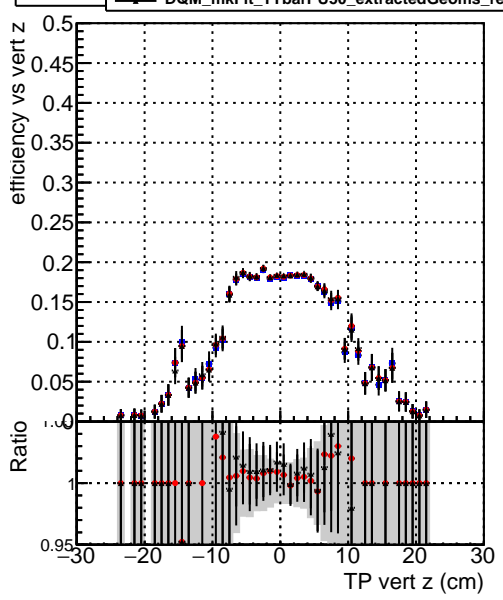

Efficiency vs vertpos**fake+duplicates vs vert r**

—•— DQM_mkFit_TTbarPU50_extractedGeoms_rescaleError100
—•— DQM_mkFit_TTbarPU50_extractedGeoms_rescaleError100_pTCutOverlap0p0
—•— DQM_mkFit_TTbarPU50_extractedGeoms_rescaleError100_pTCutOverlap0p0_dynamicChi2CutOverlap

Efficiency vs vert z**Efficiency vs. sim PV z****fake+duplicates vs Sim. PV z**