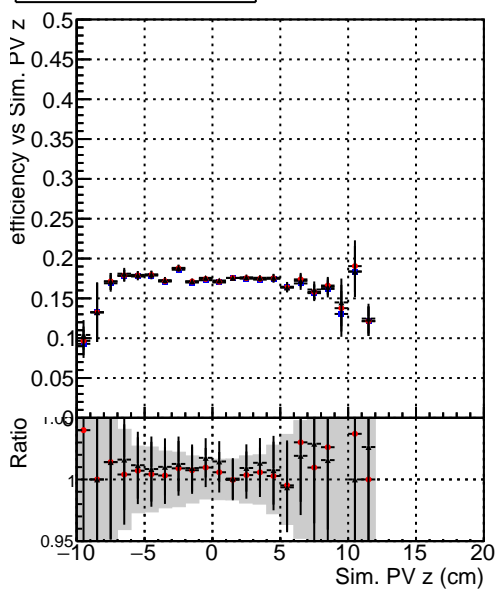

Efficiency vs vertpos**fake+duplicates vs vert r**

—•— DQM_mkFit_TTbarPU50_extractedGeoms_rescaleError100
—•— DQM_mkFit_TTbarPU50_extractedGeoms_rescaleError100_pTCutOverlap0p0
—•— DQM_mkFit_TTbarPU50_extractedGeoms_rescaleError100_pTCutOverlap0p0_dynamicChi2CutOverlap

Efficiency vs vert z**Efficiency vs. sim PV z****fake+duplicates vs Sim. PV z**