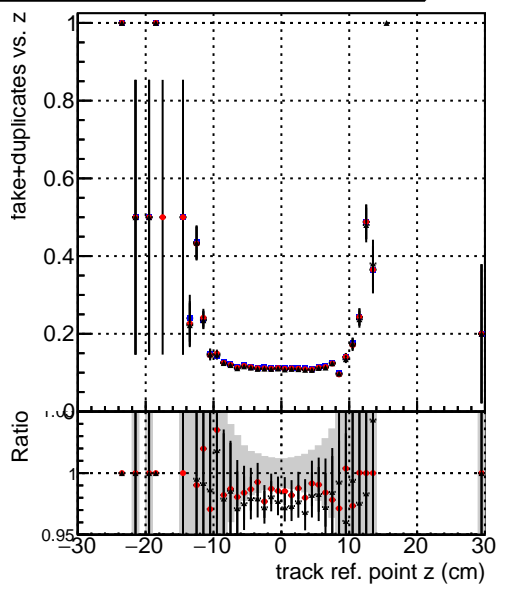

Efficiency vs vertpos**fake+duplicates vs vert r**

—•— DQM_mkFit_TTbarPU50_extractedGeoms_rescaleError100
—•— DQM_mkFit_TTbarPU50_extractedGeoms_rescaleError100_pTCutOverlap0p0
—•— DQM_mkFit_TTbarPU50_extractedGeoms_rescaleError100_pTCutOverlap0p0_dynamicChi2CutOverlap

Efficiency vs vert z**Efficiency vs. sim PV z****fake+duplicates vs Sim. PV z**