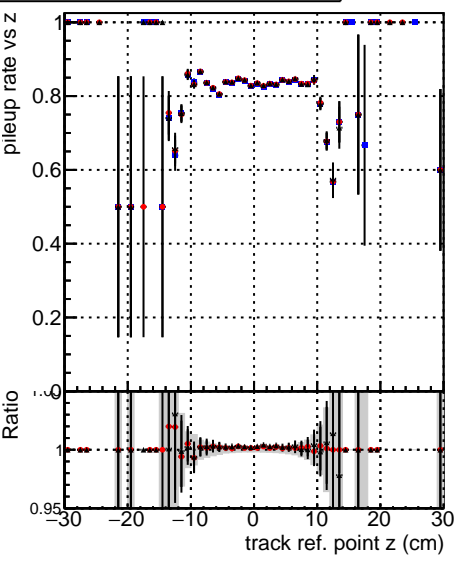

**Fake rate vs vertpos****Duplicates Rate vs vertpos****Pileup rate vs vertpos**

● DQM\_mkFit\_TTbarPU50\_extractedGeoms\_rescaleError100  
● DQM\_mkFit\_TTbarPU50\_extractedGeoms\_rescaleError100\_pTCutOverlap0p0  
● DQM\_mkFit\_TTbarPU50\_extractedGeoms\_rescaleError100\_dynamicChi2CutOverlap

**Fake rate vs v****Duplicates Rate vs v****Pileup rate vs v****Fake rate vs. sim PV z****Duplicates Rate vs sim PV z****Pileup rate vs. sim PV z**