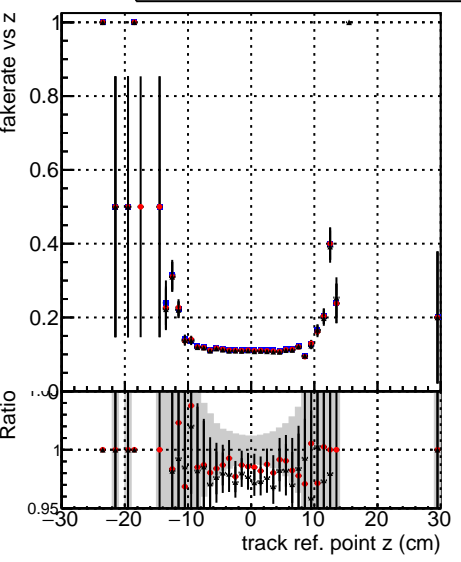

**Fake rate vs vertpos****Duplicates Rate vs vertpos****Pileup rate vs vertpos**

● DQM\_mkFit\_TTbarPU50\_extractedGeoms\_rescaleError100  
● DQM\_mkFit\_TTbarPU50\_extractedGeoms\_rescaleError100\_pTCutOverlap0p0  
● DQM\_mkFit\_TTbarPU50\_extractedGeoms\_rescaleError100\_dynamicChi2CutOverlap

**Fake rate vs v****Duplicates Rate vs v****Pileup rate vs v****Fake rate vs. sim PV z****Duplicates Rate vs sim PV z****Pileup rate vs. sim PV z**