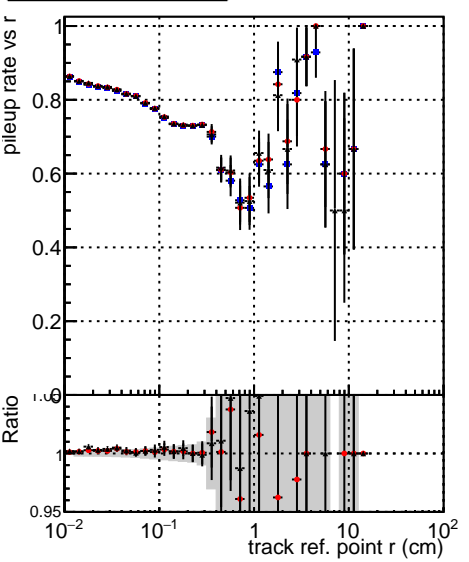

**Fake rate vs vertpos****Duplicates Rate vs vertpos****Pileup rate vs vertpos**

● DQM\_mkFit\_TTbarPU50\_extractedGeoms\_rescaleError100  
● DQM\_mkFit\_TTbarPU50\_extractedGeoms\_rescaleError100\_pTCutOverlap0p0  
● DQM\_mkFit\_TTbarPU50\_extractedGeoms\_rescaleError100\_dynamicChi2CutOverlap

**Fake rate vs v****Duplicates Rate vs v****Pileup rate vs v****Fake rate vs. sim PV z****Duplicates Rate vs sim PV z****Pileup rate vs. sim PV z**