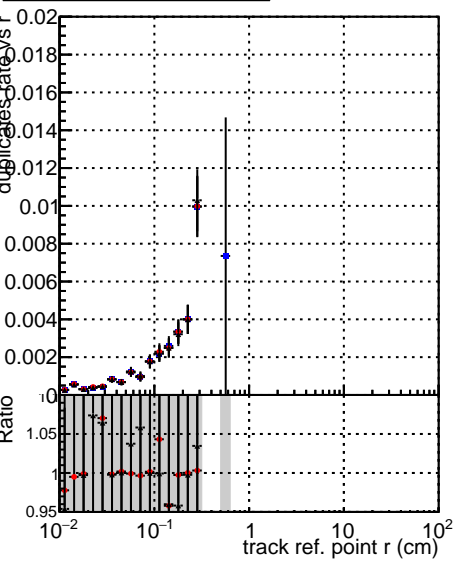

**Fake rate vs vertpos****Duplicates Rate vs vertpos****Pileup rate vs vertpos**

● DQM\_mkFit\_TTbarPU50\_extractedGeoms\_rescaleError100  
● DQM\_mkFit\_TTbarPU50\_extractedGeoms\_rescaleError100\_pTCutOverlap0p0  
● DQM\_mkFit\_TTbarPU50\_extractedGeoms\_rescaleError100\_dynamicChi2CutOverlap

**Fake rate vs v****Duplicates Rate vs v****Pileup rate vs v****Fake rate vs. sim PV z****Duplicates Rate vs sim PV z****Pileup rate vs. sim PV z**