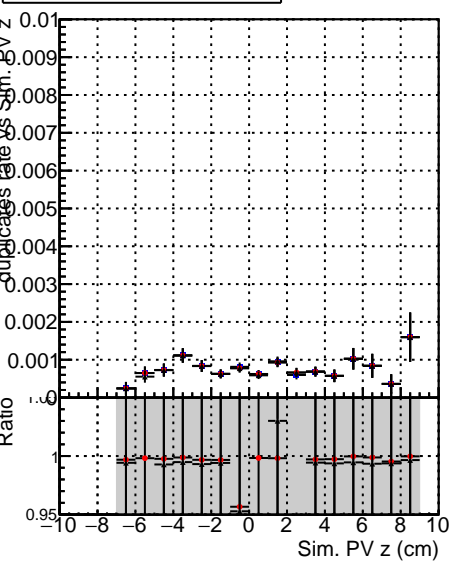

**Fake rate vs vertpos****Duplicates Rate vs vertpos****Pileup rate vs vertpos**

● DQM\_mkFit\_TTbarPU50\_extractedGeoms\_rescaleError100  
● DQM\_mkFit\_TTbarPU50\_extractedGeoms\_rescaleError100\_pTCutOverlap0p0  
● DQM\_mkFit\_TTbarPU50\_extractedGeoms\_rescaleError100\_dynamicChi2CutOverlap

**Fake rate vs v****Duplicates Rate vs v****Pileup rate vs v****Fake rate vs. sim PV z****Duplicates Rate vs sim PV z****Pileup rate vs. sim PV z**