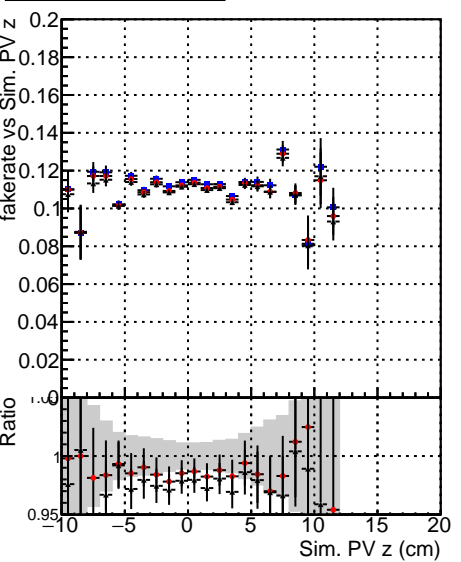

**Fake rate vs vertpos****Duplicates Rate vs vertpos****Pileup rate vs vertpos**

● DQM\_mkFit\_TTbarPU50\_extractedGeoms\_rescaleError100  
● DQM\_mkFit\_TTbarPU50\_extractedGeoms\_rescaleError100\_pTCutOverlap0p0  
● DQM\_mkFit\_TTbarPU50\_extractedGeoms\_rescaleError100\_dynamicChi2CutOverlap

**Fake rate vs v****Duplicates Rate vs v****Pileup rate vs v****Fake rate vs. sim PV z****Duplicates Rate vs sim PV z****Pileup rate vs. sim PV z**