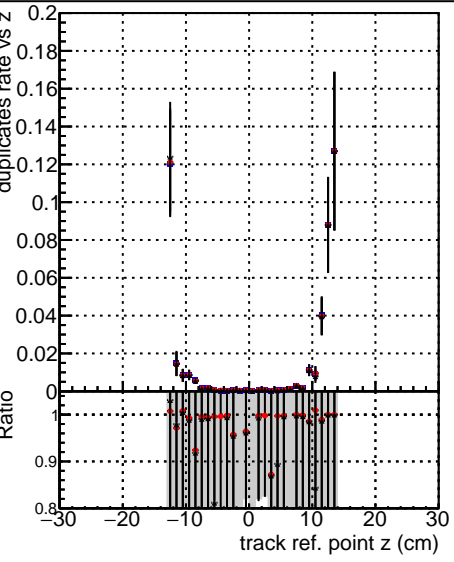

**Fake rate vs vertpos****Duplicates Rate vs vertpos****Pileup rate vs vertpos**

● DQM\_mkFit\_TTbarPU50\_extractedGeoms\_rescaleError100  
● DQM\_mkFit\_TTbarPU50\_extractedGeoms\_rescaleError100\_pTCutOverlap0p0  
● DQM\_mkFit\_TTbarPU50\_extractedGeoms\_rescaleError100\_dynamicChi2CutOverlap

**Fake rate vs v****Duplicates Rate vs v****Pileup rate vs v****Fake rate vs. sim PV z****Duplicates Rate vs sim PV z****Pileup rate vs. sim PV z**