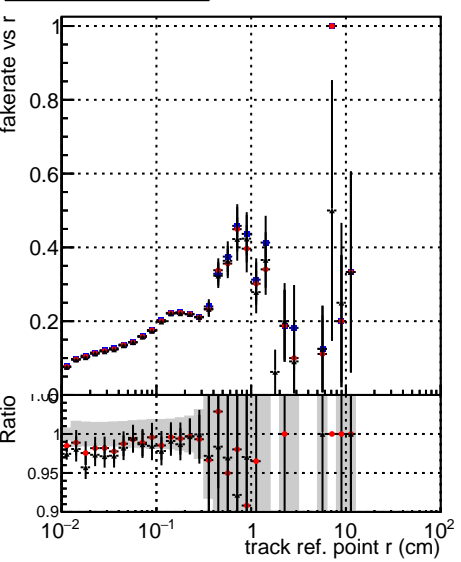

**Fake rate vs vertpos****Duplicates Rate vs vertpos****Pileup rate vs vertpos**

● DQM\_mkFit\_TTbarPU50\_extractedGeoms\_rescaleError100  
● DQM\_mkFit\_TTbarPU50\_extractedGeoms\_rescaleError100\_pTCutOverlap0p0  
● DQM\_mkFit\_TTbarPU50\_extractedGeoms\_rescaleError100\_dynamicChi2CutOverlap

**Fake rate vs v****Duplicates Rate vs v****Pileup rate vs v****Fake rate vs. sim PV z****Duplicates Rate vs sim PV z****Pileup rate vs. sim PV z**