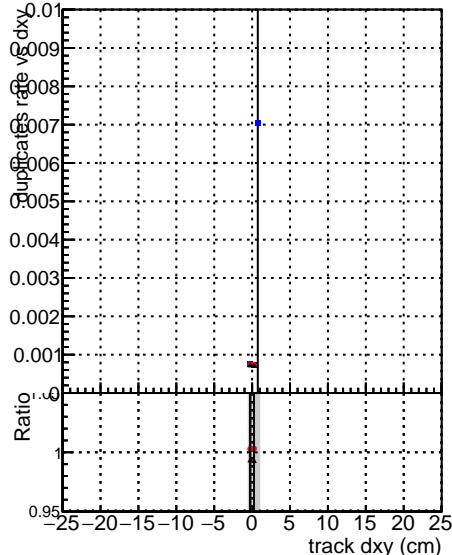

Fake rate vs dxy

Duplicates Rate vs Dxy

Pileup rate vs dxy

—●— DGM mkFit TTbar PU50 extracted  
—●— DGM mkFit TTbar PU50 extracted Geoms rescale Error100  
—●— DGM mkFit TTbar PU50 extracted Geoms rescale Error100 pTCutOverlap0p0 dynamicChi2CutOverlap

Fake rate vs dz

Duplicates rate vs dz

Pileup rate vs dz