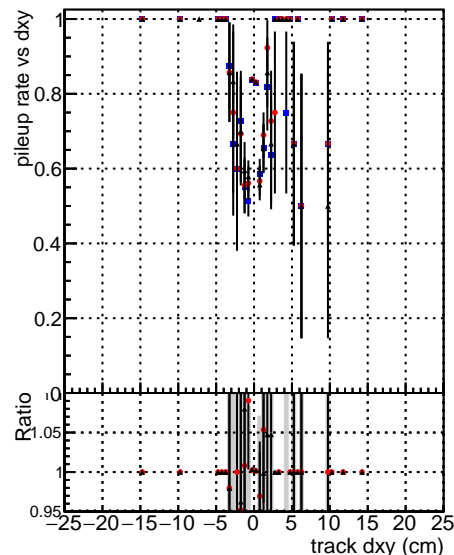

Fake rate vs dxy

Duplicates Rate vs Dxy

Pileup rate vs dxy

—●— DGM mkFit TTbar PU50 extracted  
—●— DGM mkFit TTbar PU50 extracted Geoms rescale Error100  
—●— DGM mkFit TTbar PU50 extracted Geoms rescale Error100 pTCutOverlap0p0 dynamicChi2CutOverlap

Fake rate vs dz

Duplicates rate vs dz

Pileup rate vs dz