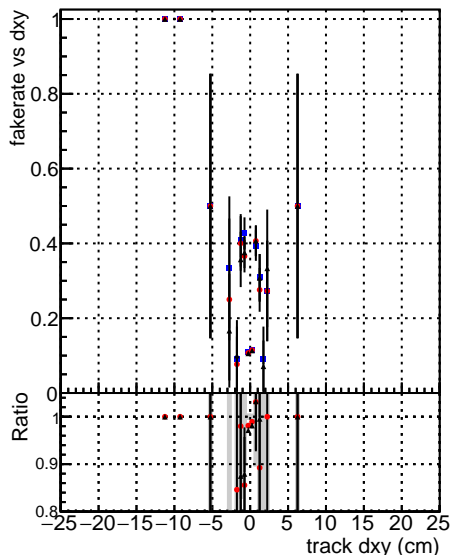

Fake rate vs dxy

Duplicates Rate vs Dxy

Pileup rate vs dxy

—●— DGM mkFit TTbar PU50 extracted  
—●— DGM mkFit TTbar PU50 extracted Geoms rescale Error100  
—●— DGM mkFit TTbar PU50 extracted Geoms rescale Error100 pTCutOverlap0p0 dynamicChi2CutOverlap

Fake rate vs dz

Duplicates rate vs dz

Pileup rate vs dz