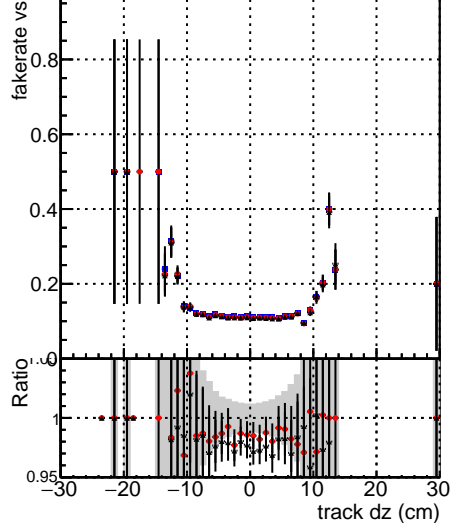

Fake rate vs dxy

Duplicates Rate vs Dxy

Pileup rate vs dxy

—●— DGM mkFit TTbar PU50 extracted  
—●— DGM mkFit TTbar PU50 extracted Geoms rescale Error100  
—●— DGM mkFit TTbar PU50 extracted Geoms rescale Error100 pTCutOverlap0p0 dynamicChi2CutOverlap

Fake rate vs dz

Duplicates rate vs dz

Pileup rate vs dz