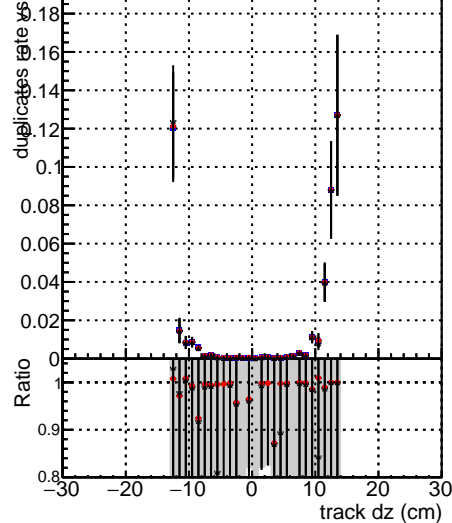

Fake rate vs dxy

Duplicates Rate vs Dxy

Pileup rate vs dxy

—●— DGM mkFit TTbar PU50 extracted  
—●— DGM mkFit TTbar PU50 extracted Geoms rescale Error100  
—●— DGM mkFit TTbar PU50 extracted Geoms rescale Error100 pTCutOverlap0p0 dynamicChi2CutOverlap

Fake rate vs dz

Duplicates rate vs dz

Pileup rate vs dz