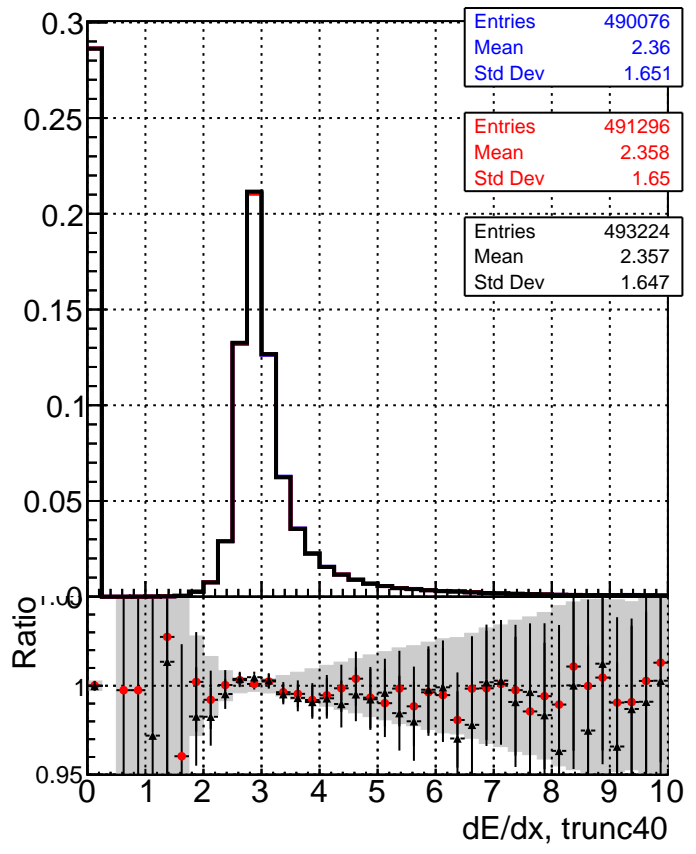

dE/dx estimator 1

dE/dx estimator 2

■ DQM_mkFit_TTbarPU50_extractedGeoms_rescaleError100
◆ DQM_mkFit_TTbarPU50_extractedGeoms_rescaleError100_pTCutOverlap0p0
▲ DQM_mkFit_TTbarPU50_extractedGeoms_rescaleError100_pTCutOverlap0p0_dynamicChi2CutOverlap