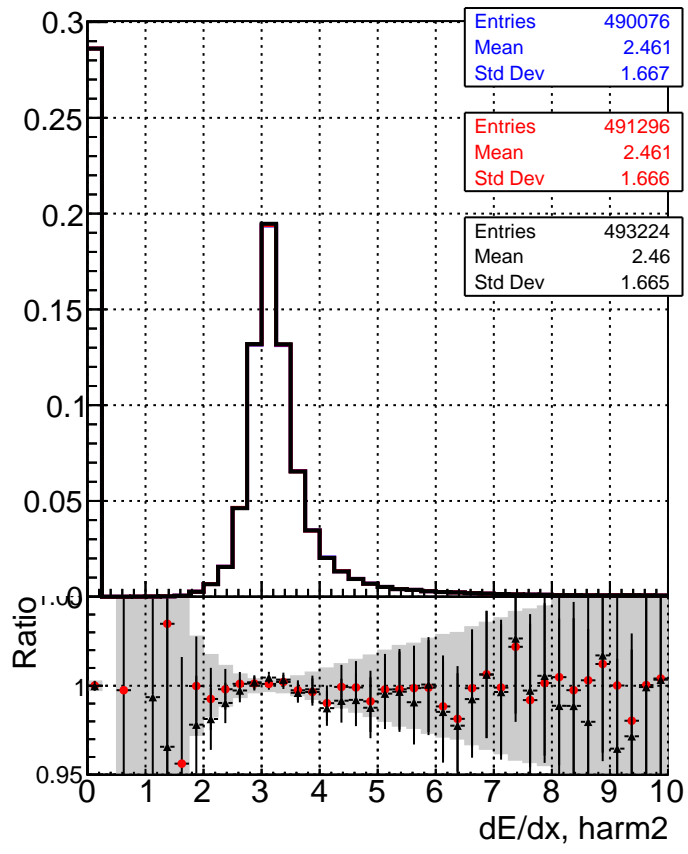

dE/dx estimator 1

dE/dx estimator 2

■ DQM_mkFit_TTbarPU50_extractedGeoms_rescaleError100
◆ DQM_mkFit_TTbarPU50_extractedGeoms_rescaleError100_pTCutOverlap0p0
▲ DQM_mkFit_TTbarPU50_extractedGeoms_rescaleError100_pTCutOverlap0p0_dynamicChi2CutOverlap