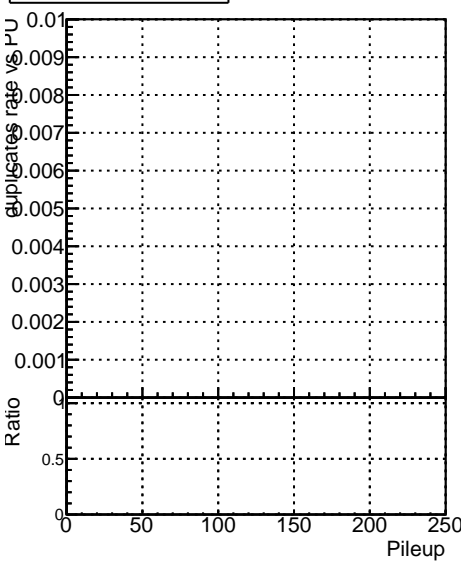

Fake rate vs dr**Duplicates Rate vs dr****Pileup rate vs dr****Fake rate vs ΔR(track, jet)****Duplicates rate vs ΔR(track, jet)****Pileup rate vs ΔR(track, jet)****Fake rate vs PU****Duplicates Rate vs PU****Pileup rate vs PU**

■ DQM_mkFit_TTbarPU50_extractedGeoms_rescaleError100
● DQM_mkFit_TTbarPU50_extractedGeoms_rescaleError100_pTCutOverlap0p0
▲ DQM_mkFit_TTbarPU50_extractedGeoms_rescaleError100_pTCutOverlap