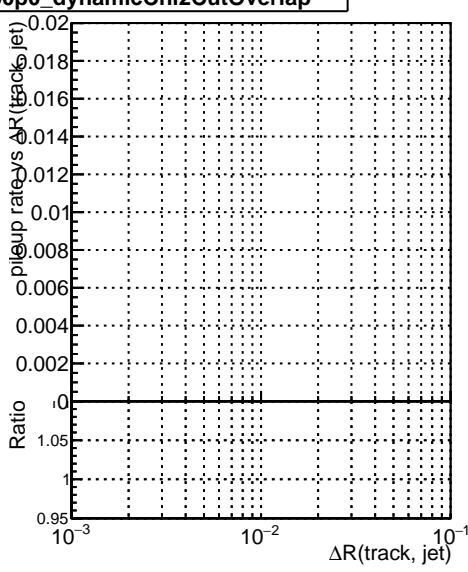

Fake rate vs dr**Duplicates Rate vs dr****Pileup rate vs dr****Fake rate vs ΔR(track, jet)****Duplicates rate vs ΔR(track, jet)****Pileup rate vs ΔR(track, jet)****Fake rate vs PU****Duplicates Rate vs PU****Pileup rate vs PU**

■ DQM_mkFit_TTbarPU50_extractedGeoms_rescaleError100
● DQM_mkFit_TTbarPU50_extractedGeoms_rescaleError100_pTCutOverlap0p0
▲ DQM_mkFit_TTbarPU50_extractedGeoms_rescaleError100_pTCutOverlap