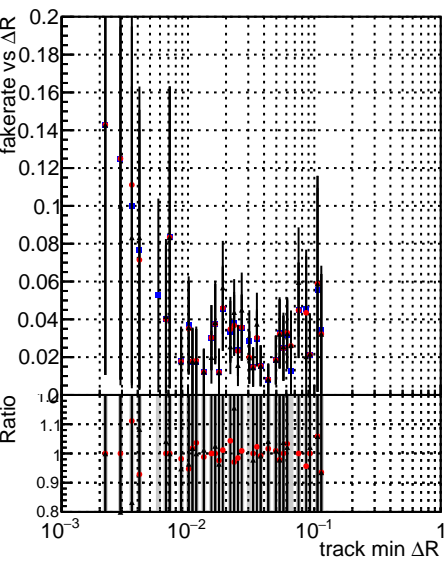

Fake rate vs dr**Duplicates Rate vs dr****Pileup rate vs dr****Fake rate vs ΔR(track, jet)****Duplicates rate vs ΔR(track, jet)****Pileup rate vs ΔR(track, jet)****Fake rate vs PU****Duplicates Rate vs PU****Pileup rate vs PU**

■ DQM_mkFit_TTbarPU50_extractedGeoms_rescaleError100
● DQM_mkFit_TTbarPU50_extractedGeoms_rescaleError100_pTCutOverlap0p0
▲ DQM_mkFit_TTbarPU50_extractedGeoms_rescaleError100_pTCutOverlap