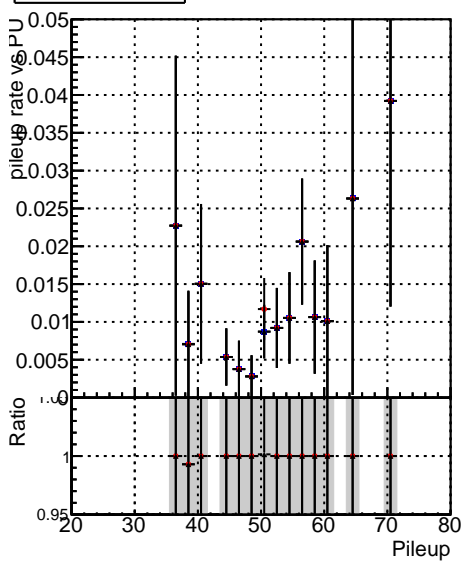

Fake rate vs dr**Duplicates Rate vs dr****Pileup rate vs dr****Fake rate vs ΔR(track, jet)****Duplicates rate vs ΔR(track, jet)****Pileup rate vs ΔR(track, jet)****Fake rate vs PU****Duplicates Rate vs PU****Pileup rate vs PU**

■ DQM_mkFit_TTbarPU50_extractedGeoms_rescaleError100
● DQM_mkFit_TTbarPU50_extractedGeoms_rescaleError100_pTCutOverlap0p0
▲ DQM_mkFit_TTbarPU50_extractedGeoms_rescaleError100_pTCutOverlap