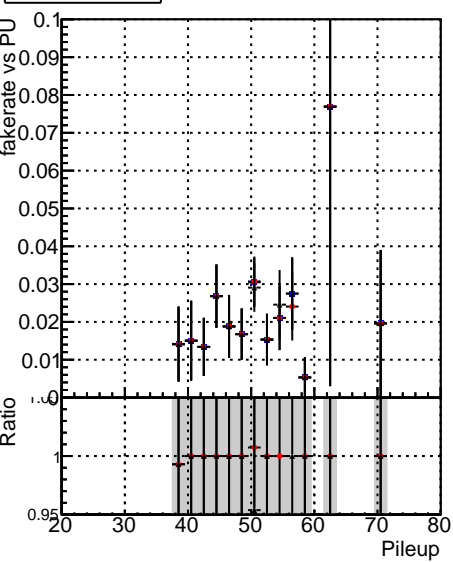

Fake rate vs dr**Duplicates Rate vs dr****Pileup rate vs dr****Fake rate vs ΔR(track, jet)****Duplicates rate vs ΔR(track, jet)****Pileup rate vs ΔR(track, jet)****Fake rate vs PU****Duplicates Rate vs PU****Pileup rate vs PU**

■ DQM_mkFit_TTbarPU50_extractedGeoms_rescaleError100
● DQM_mkFit_TTbarPU50_extractedGeoms_rescaleError100_pTCutOverlap0p0
▲ DQM_mkFit_TTbarPU50_extractedGeoms_rescaleError100_pTCutOverlap