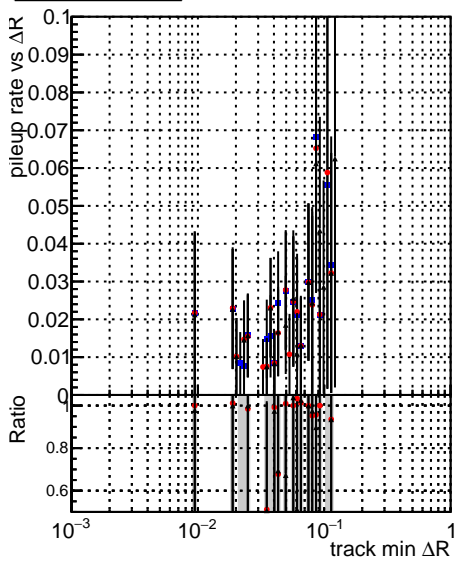

Fake rate vs dr**Duplicates Rate vs dr****Pileup rate vs dr****Fake rate vs ΔR(track, jet)****Duplicates rate vs ΔR(track, jet)****Pileup rate vs ΔR(track, jet)****Fake rate vs PU****Duplicates Rate vs PU****Pileup rate vs PU**

■ DQM_mkFit_TTbarPU50_extractedGeoms_rescaleError100
● DQM_mkFit_TTbarPU50_extractedGeoms_rescaleError100_pTCutOverlap0p0
▲ DQM_mkFit_TTbarPU50_extractedGeoms_rescaleError100_pTCutOverlap