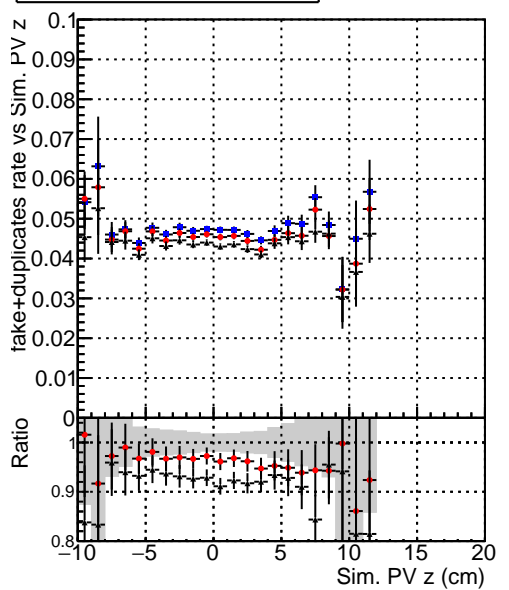

Efficiency vs vertpos**fake+duplicates vs vert r****Efficiency vs vert z****fake+duplicates vs. z****Efficiency vs. sim PV z****fake+duplicates vs Sim. PV z**

—●— DQM_mkFit_TTbarPU50_extractedGeoms_rescaleError100
—●— DQM_mkFit_TTbarPU50_extractedGeoms_rescaleError100_pTCutOverlap0p0
—●— DQM_mkFit_TTbarPU50_extractedGeoms_rescaleError100_pTCutOverlap0p0_dynamicChi2CutOverlap