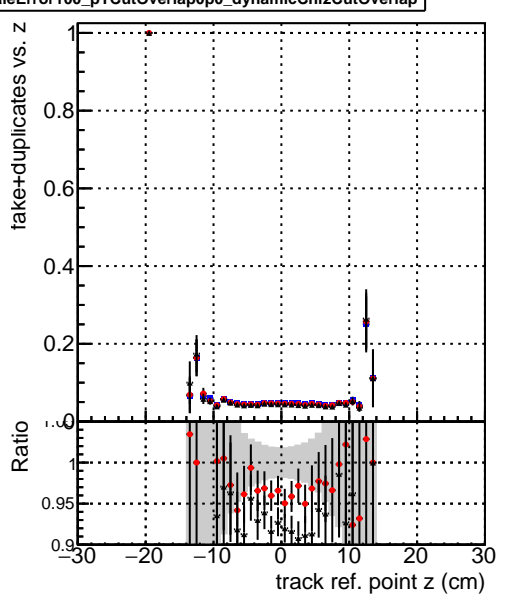

Efficiency vs vertpos**fake+duplicates vs vert r****Efficiency vs vert z****fake+duplicates vs. z****Efficiency vs. sim PV z****fake+duplicates vs Sim. PV z**

—●— DQM_mkFit_TTbarPU50_extractedGeoms_rescaleError100
—●— DQM_mkFit_TTbarPU50_extractedGeoms_rescaleError100_pTCutOverlap0p0
—●— DQM_mkFit_TTbarPU50_extractedGeoms_rescaleError100_pTCutOverlap0p0_dynamicChi2CutOverlap