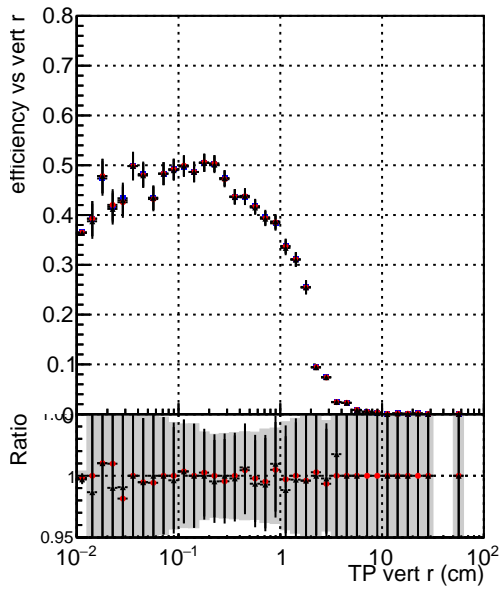

Efficiency vs vertpos**fake+duplicates vs vert r****Efficiency vs vert z****fake+duplicates vs. z****Efficiency vs. sim PV z****fake+duplicates vs Sim. PV z**

—●— DQM_mkFit_TTbarPU50_extractedGeoms_rescaleError100
—●— DQM_mkFit_TTbarPU50_extractedGeoms_rescaleError100_pTCutOverlap0p0
—●— DQM_mkFit_TTbarPU50_extractedGeoms_rescaleError100_pTCutOverlap0p0_dynamicChi2CutOverlap