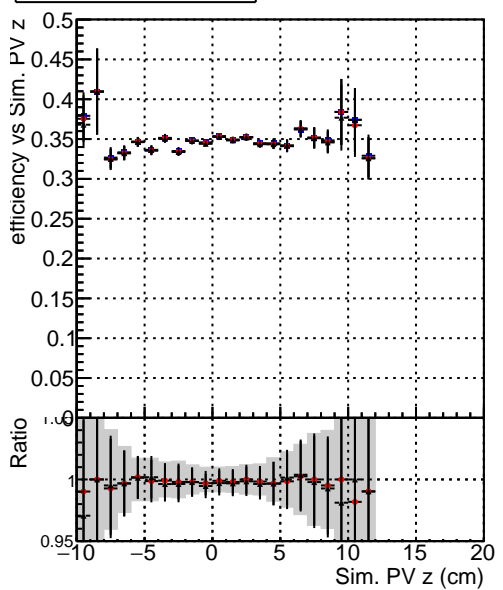

Efficiency vs vertpos**fake+duplicates vs vert r****Efficiency vs vert z****fake+duplicates vs. z****Efficiency vs. sim PV z****fake+duplicates vs Sim. PV z**

—●— DQM_mkFit_TTbarPU50_extractedGeoms_rescaleError100
—●— DQM_mkFit_TTbarPU50_extractedGeoms_rescaleError100_pTCutOverlap0p0
—●— DQM_mkFit_TTbarPU50_extractedGeoms_rescaleError100_pTCutOverlap0p0_dynamicChi2CutOverlap