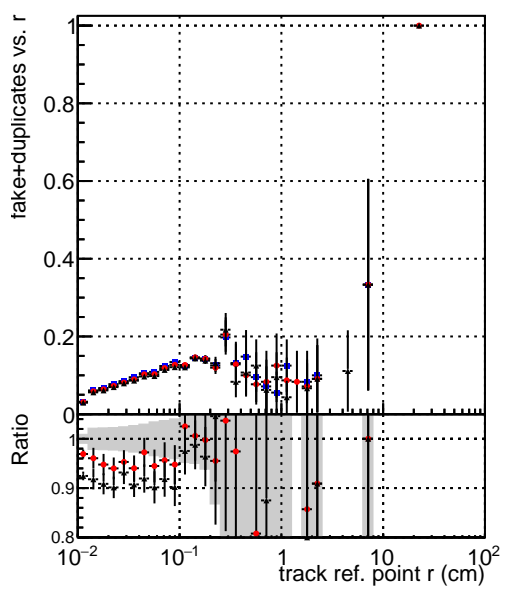

Efficiency vs vertpos**fake+duplicates vs vert r****Efficiency vs vert z****fake+duplicates vs. z****Efficiency vs. sim PV z****fake+duplicates vs Sim. PV z**

—●— DQM_mkFit_TTbarPU50_extractedGeoms_rescaleError100
—●— DQM_mkFit_TTbarPU50_extractedGeoms_rescaleError100_pTCutOverlap0p0
—●— DQM_mkFit_TTbarPU50_extractedGeoms_rescaleError100_pTCutOverlap0p0_dynamicChi2CutOverlap