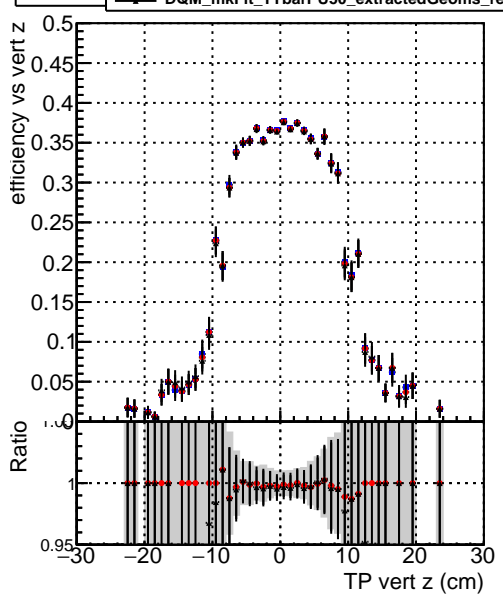

Efficiency vs vertpos**fake+duplicates vs vert r****Efficiency vs vert z****fake+duplicates vs. z****Efficiency vs. sim PV z****fake+duplicates vs Sim. PV z**

—●— DQM_mkFit_TTbarPU50_extractedGeoms_rescaleError100
—●— DQM_mkFit_TTbarPU50_extractedGeoms_rescaleError100_pTCutOverlap0p0
—●— DQM_mkFit_TTbarPU50_extractedGeoms_rescaleError100_pTCutOverlap0p0_dynamicChi2CutOverlap