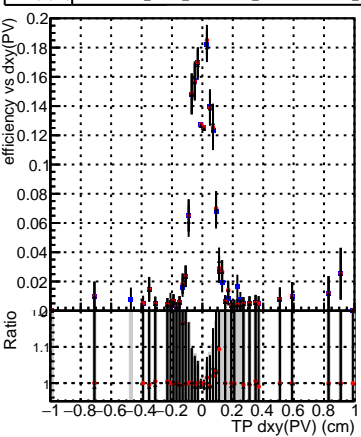

Efficiency vs Dxy(PV)**fake+duplicates vs dxy(PV)****Efficiency****Efficiency vs Dz(PV)****fake+duplicates vs dz(PV)****Efficiency vs Dz(PV)****fake+duplicates vs dz(PV)**

■ DQM_mkFit_TTbarPU50_extractedGeoms_rescaleError100
■ DQM_mkFit_TTbarPU50_extractedGeoms_rescaleError100_pTCutOverlap0p0
■ DQM_mkFit_TTbarPU50_extractedGeoms_rescaleError100_pTCutOverlap0p0_dynamicChi2CutOverlap