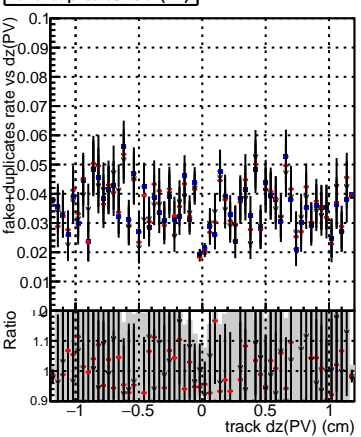

Efficiency vs Dxy(PV)**fake+duplicates vs dxy(PV)****Efficiency****Efficiency vs Dz(PV)****fake+duplicates vs dz(PV)****Efficiency vs Dz(PV)****fake+duplicates vs dz(PV)**

■ DQM_mkFit_TTbarPU50_extractedGeoms_rescaleError100
■ DQM_mkFit_TTbarPU50_extractedGeoms_rescaleError100_pTCutOverlap0p0
■ DQM_mkFit_TTbarPU50_extractedGeoms_rescaleError100_pTCutOverlap0p0_dynamicChi2CutOverlap