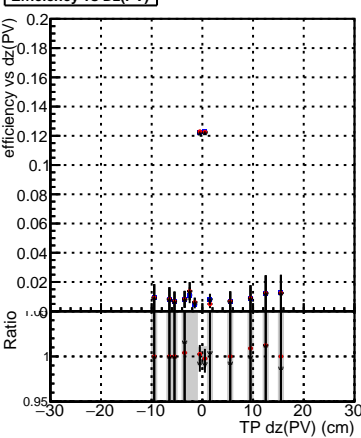

Efficiency vs Dxy(PV)**fake+duplicates vs dxy(PV)****Efficiency****Efficiency vs Dz(PV)****fake+duplicates vs dz(PV)****Efficiency vs Dz(PV)****fake+duplicates vs dz(PV)**

■ DQM_mkFit_TTbarPU50_extractedGeoms_rescaleError100
■ DQM_mkFit_TTbarPU50_extractedGeoms_rescaleError100_pTCutOverlap0p0
■ DQM_mkFit_TTbarPU50_extractedGeoms_rescaleError100_pTCutOverlap0p0_dynamicChi2CutOverlap