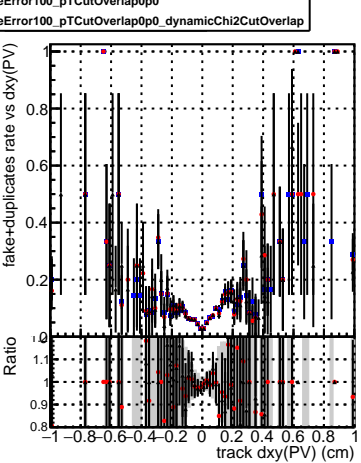

Efficiency vs Dxy(PV)**fake+duplicates vs dxy(PV)****Efficiency****Efficiency vs Dz(PV)****fake+duplicates vs dz(PV)****Efficiency vs Dz(PV)****fake+duplicates vs dz(PV)**

■ DQM_mkFit_TTbarPU50_extractedGeoms_rescaleError100
■ DQM_mkFit_TTbarPU50_extractedGeoms_rescaleError100_pTCutOverlap0p0
■ DQM_mkFit_TTbarPU50_extractedGeoms_rescaleError100_pTCutOverlap0p0_dynamicChi2CutOverlap