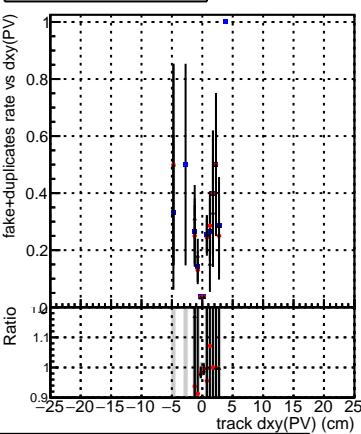

Efficiency vs Dxy(PV)**fake+duplicates vs dxy(PV)****Efficiency****Efficiency vs Dz(PV)****fake+duplicates vs dz(PV)****Efficiency vs Dz(PV)****fake+duplicates vs dz(PV)**

■ DQM_mkFit_TTbarPU50_extractedGeoms_rescaleError100
■ DQM_mkFit_TTbarPU50_extractedGeoms_rescaleError100_pTCutOverlap0p0
■ DQM_mkFit_TTbarPU50_extractedGeoms_rescaleError100_pTCutOverlap0p0_dynamicChi2CutOverlap