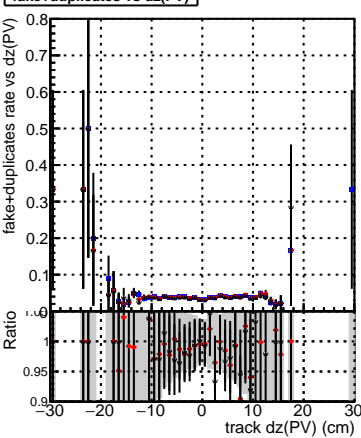

Efficiency vs Dxy(PV)**fake+duplicates vs dxy(PV)****Efficiency****Efficiency vs Dz(PV)****fake+duplicates vs dz(PV)****Efficiency vs Dz(PV)****fake+duplicates vs dz(PV)**

■ DQM_mkFit_TTbarPU50_extractedGeoms_rescaleError100
■ DQM_mkFit_TTbarPU50_extractedGeoms_rescaleError100_pTCutOverlap0p0
■ DQM_mkFit_TTbarPU50_extractedGeoms_rescaleError100_pTCutOverlap0p0_dynamicChi2CutOverlap