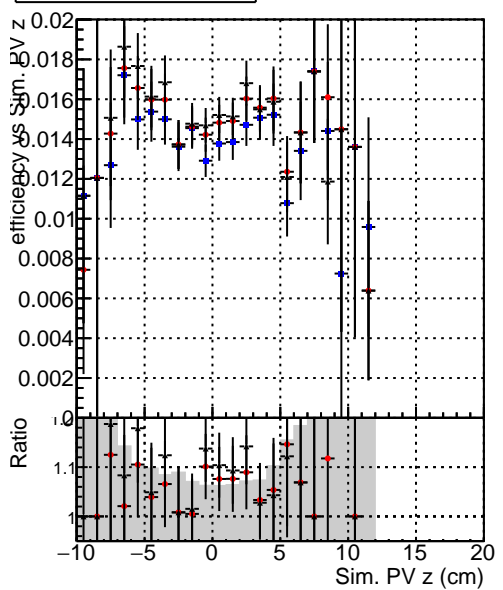

**Efficiency vs vertpos****fake+duplicates vs vert r****Efficiency vs vert z****fake+duplicates vs Sim. PV z****Efficiency vs. sim PV z****fake+duplicates vs Sim. PV z**

—●— DQM\_mkFit\_TTbarPU50\_extractedGeoms\_rescaleError100  
—●— DQM\_mkFit\_TTbarPU50\_extractedGeoms\_rescaleError100\_pTCutOverlap0p0  
—●— DQM\_mkFit\_TTbarPU50\_extractedGeoms\_rescaleError100\_pTCutOverlap0p0\_dynamicChi2CutOverlap