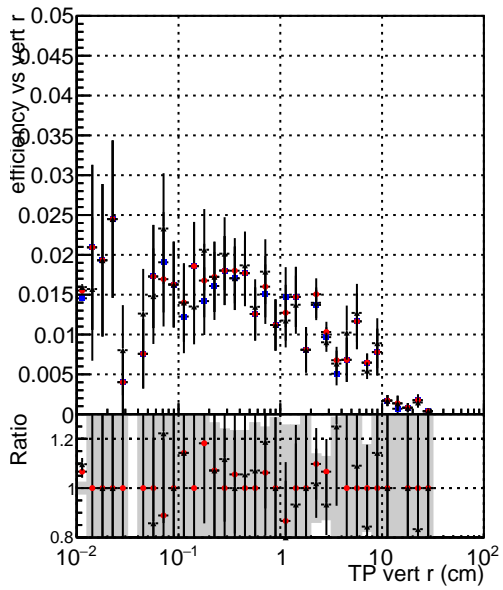

**Efficiency vs vertpos****fake+duplicates vs vert r****Efficiency vs vert z****fake+duplicates vs Sim. PV z****Efficiency vs. sim PV z****fake+duplicates vs Sim. PV z**

—●— DQM\_mkFit\_TTbarPU50\_extractedGeoms\_rescaleError100  
—●— DQM\_mkFit\_TTbarPU50\_extractedGeoms\_rescaleError100\_pTCutOverlap0p0  
—●— DQM\_mkFit\_TTbarPU50\_extractedGeoms\_rescaleError100\_pTCutOverlap0p0\_dynamicChi2CutOverlap