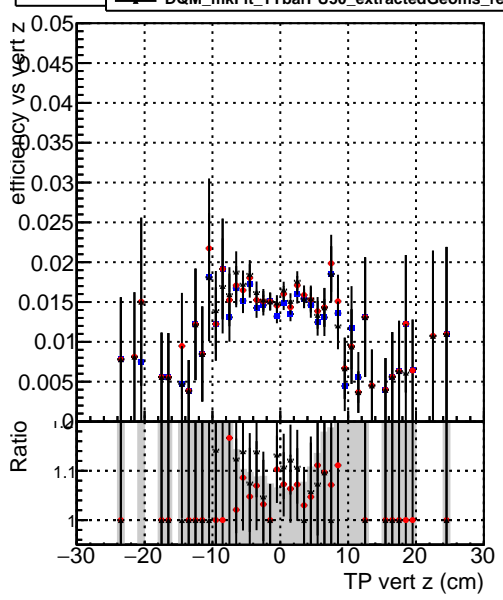

**Efficiency vs vertpos****fake+duplicates vs vert r****Efficiency vs vert z****fake+duplicates vs Sim. PV z****Efficiency vs. sim PV z****fake+duplicates vs Sim. PV z**

—●— DQM\_mkFit\_TTbarPU50\_extractedGeoms\_rescaleError100  
—●— DQM\_mkFit\_TTbarPU50\_extractedGeoms\_rescaleError100\_pTCutOverlap0p0  
—●— DQM\_mkFit\_TTbarPU50\_extractedGeoms\_rescaleError100\_pTCutOverlap0p0\_dynamicChi2CutOverlap