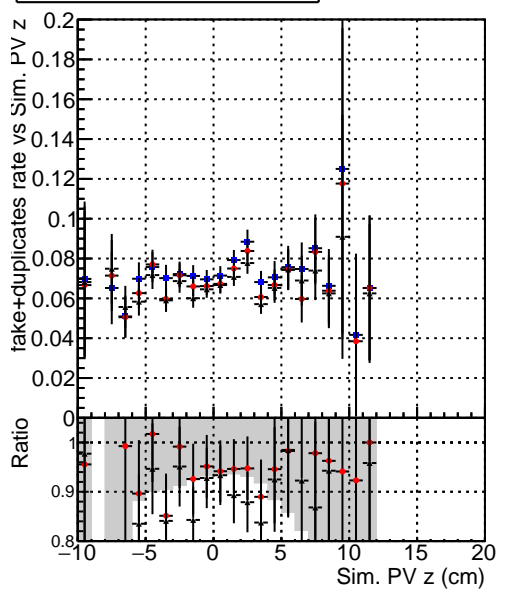

**Efficiency vs vertpos****fake+duplicates vs vert r****Efficiency vs vert z****fake+duplicates vs Sim. PV z****Efficiency vs. sim PV z****fake+duplicates vs Sim. PV z**

—●— DQM\_mkFit\_TTbarPU50\_extractedGeoms\_rescaleError100  
—●— DQM\_mkFit\_TTbarPU50\_extractedGeoms\_rescaleError100\_pTCutOverlap0p0  
—●— DQM\_mkFit\_TTbarPU50\_extractedGeoms\_rescaleError100\_pTCutOverlap0p0\_dynamicChi2CutOverlap