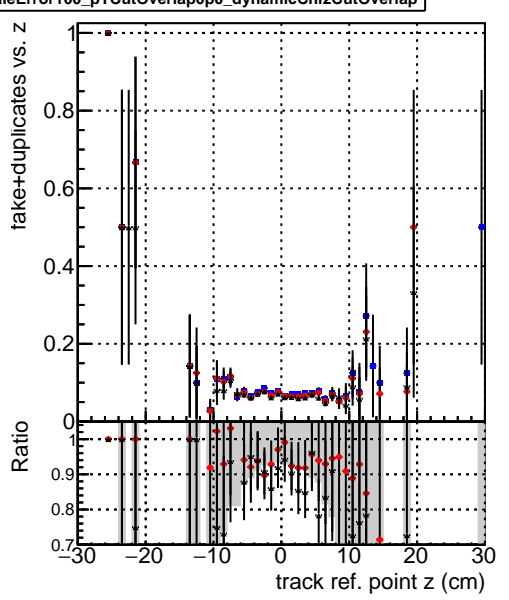

**Efficiency vs vertpos****fake+duplicates vs vert r****Efficiency vs vert z****fake+duplicates vs Sim. PV z****Efficiency vs. sim PV z****fake+duplicates vs Sim. PV z**

—●— DQM\_mkFit\_TTbarPU50\_extractedGeoms\_rescaleError100  
—●— DQM\_mkFit\_TTbarPU50\_extractedGeoms\_rescaleError100\_pTCutOverlap0p0  
—●— DQM\_mkFit\_TTbarPU50\_extractedGeoms\_rescaleError100\_pTCutOverlap0p0\_dynamicChi2CutOverlap