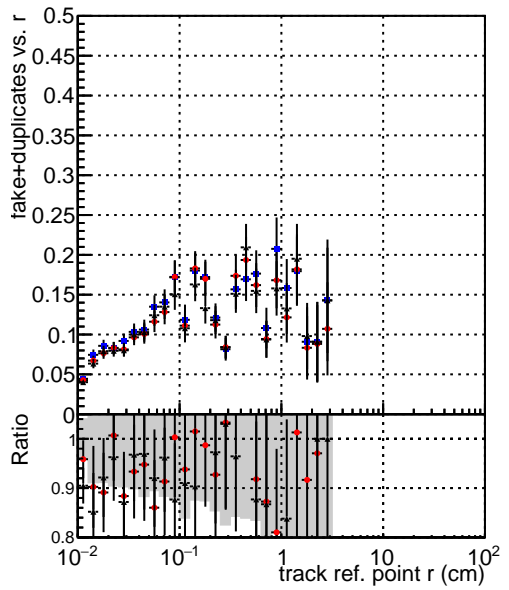

**Efficiency vs vertpos****fake+duplicates vs vert r****Efficiency vs vert z****fake+duplicates vs Sim. PV z****Efficiency vs. sim PV z****fake+duplicates vs Sim. PV z**

—●— DQM\_mkFit\_TTbarPU50\_extractedGeoms\_rescaleError100  
—●— DQM\_mkFit\_TTbarPU50\_extractedGeoms\_rescaleError100\_pTCutOverlap0p0  
—●— DQM\_mkFit\_TTbarPU50\_extractedGeoms\_rescaleError100\_pTCutOverlap0p0\_dynamicChi2CutOverlap