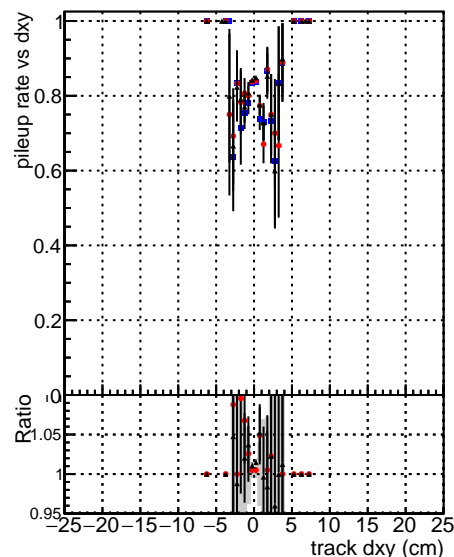

Fake rate vs dxy

Duplicates Rate vs Dxy

Pileup rate vs dxy

—●— DGM_mkFit_TTbar_PU50_extracted_Geoms_rescale_Error100
 —●— DGM_mkFit_TTbar_PU50_extracted_Geoms_rescale_Error100
 —●— DGM_mkFit_TTbar_PU50_extracted_Geoms_rescale_Error100
 —●— dTCutOverlap0p0
 —●— dTCutOverlap0p0
 —●— dTCutOverlap0p0
 —●— dynamicChi2CutOverlap
 —●— dynamicChi2CutOverlap
 —●— dynamicChi2CutOverlap