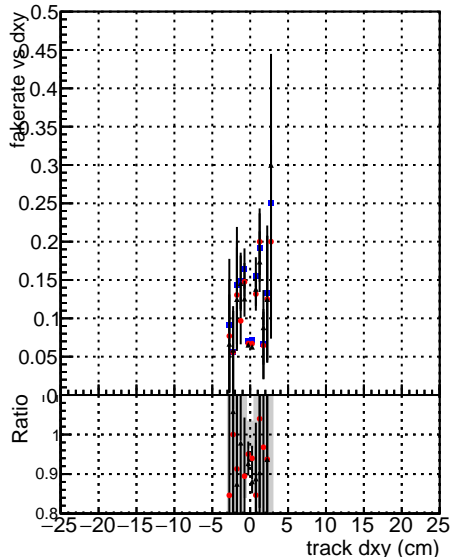

Fake rate vs dxy

Duplicates Rate vs Dxy

Pileup rate vs dxy

—●— DGM_mkFit_TTbar_PU50_extracted_Geoms_rescale_Error100
 —●— DGM_mkFit_TTbar_PU50_extracted_Geoms_rescale_Error100
 —●— DGM_mkFit_TTbar_PU50_extracted_Geoms_rescale_Error100
 —●— dTCutOverlap0p0
 —●— dTCutOverlap0p0
 —●— dTCutOverlap0p0
 —●— dynamicChi2CutOverlap
 —●— dynamicChi2CutOverlap
 —●— dynamicChi2CutOverlap