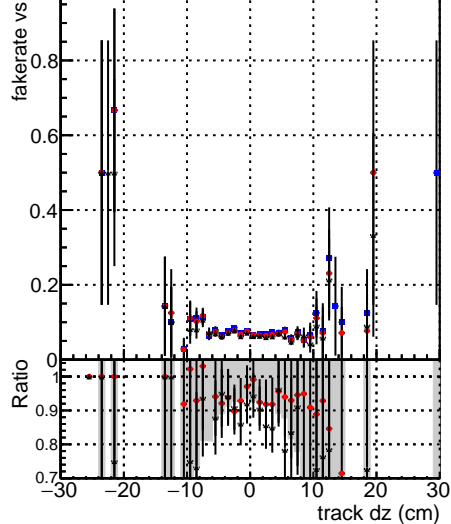

Fake rate vs dxy

Duplicates Rate vs Dxy

Pileup rate vs dxy

—●— DGM_mkFit_TTbar_PU50_extracted_Geoms_rescale_Error100
 —●— DGM_mkFit_TTbar_PU50_extracted_Geoms_rescale_Error100
 —●— DGM_mkFit_TTbar_PU50_extracted_Geoms_rescale_Error100
 —●— dTCutOverlap0p0
 —●— dTCutOverlap0p0
 —●— dTCutOverlap0p0
 —●— dynamicChi2CutOverlap
 —●— dynamicChi2CutOverlap
 —●— dynamicChi2CutOverlap

Fake rate vs dz

Duplicates Rate vs Dzy

Pileup rate vs dzy