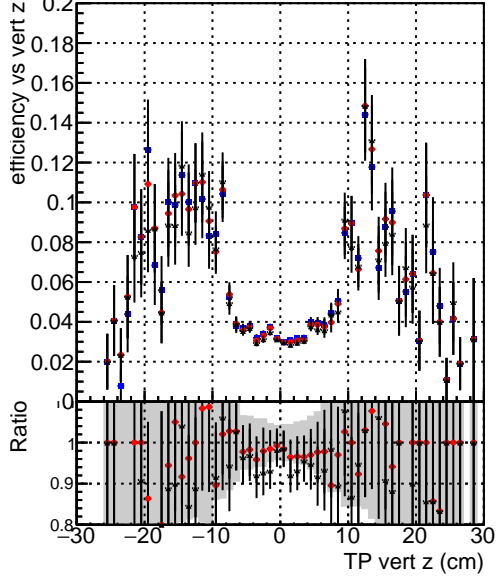

Efficiency vs vertpos**fake+duplicates vs vert r**

Legend for Efficiency vs. vert r and fake+duplicates vs. track ref. point r:

- Blue squares: DQM_mkFit_TTbarPU50_extractedGeoms_rescaleError100
- Red circles: DQM_mkFit_TTbarPU50_extractedGeoms_rescaleError100_pTCutOverlap0p0
- Black crosses: DQM_mkFit_TTbarPU50_extractedGeoms_rescaleError100_pTCutOverlap0p0_dynamicChi2CutOverlap

Efficiency vs vert z**Efficiency vs. sim PV z****fake+duplicates vs Sim. PV z**