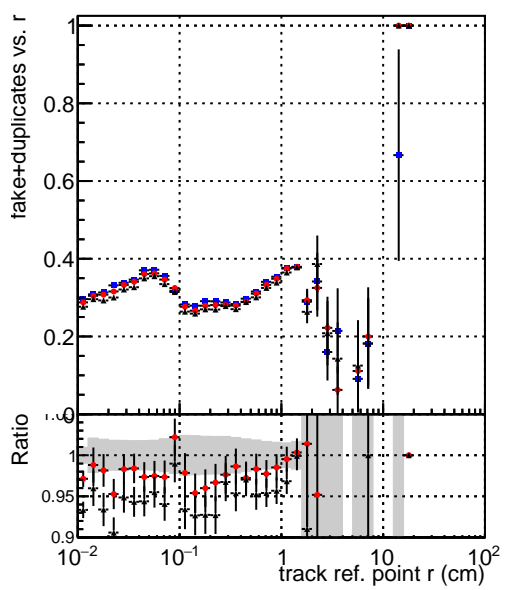

Efficiency vs vertpos**fake+duplicates vs vert r**

Legend for Efficiency vs. vert r and fake+duplicates vs. track ref. point r:

- Blue squares: DQM_mkFit_TTbarPU50_extractedGeoms_rescaleError100
- Red circles: DQM_mkFit_TTbarPU50_extractedGeoms_rescaleError100_pTCutOverlap0p0
- Black crosses: DQM_mkFit_TTbarPU50_extractedGeoms_rescaleError100_pTCutOverlap0p0_dynamicChi2CutOverlap

Efficiency vs vert z**Efficiency vs. sim PV z****fake+duplicates vs Sim. PV z**