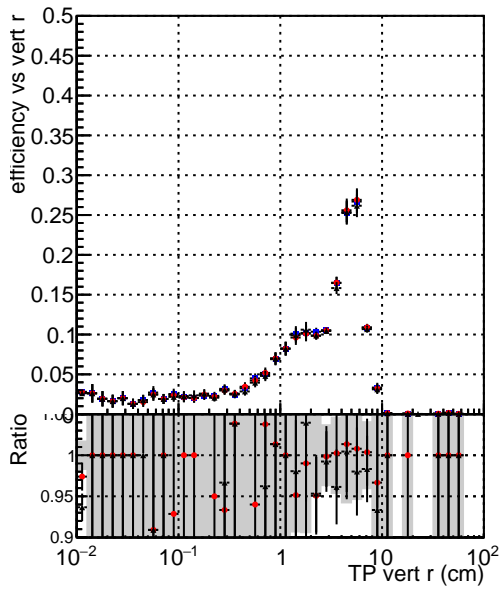

Efficiency vs vertpos**fake+duplicates vs vert r**

Legend for Efficiency vs. vert r and fake+duplicates vs. track ref. point r:

- Blue squares: DQM_mkFit_TTbarPU50_extractedGeoms_rescaleError100
- Red circles: DQM_mkFit_TTbarPU50_extractedGeoms_rescaleError100_pTCutOverlap0p0
- Black crosses: DQM_mkFit_TTbarPU50_extractedGeoms_rescaleError100_pTCutOverlap0p0_dynamicChi2CutOverlap

Efficiency vs vert z**Efficiency vs. sim PV z****fake+duplicates vs Sim. PV z**