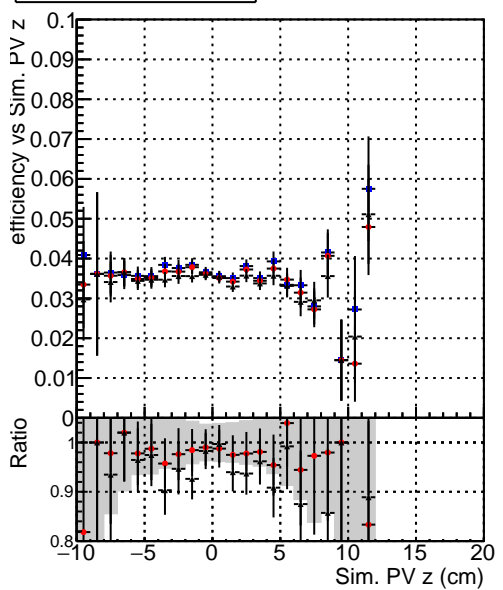

Efficiency vs vertpos**fake+duplicates vs vert r**

Legend for Efficiency vs. vert r and fake+duplicates vs. track ref. point r:

- Blue squares: DQM_mkFit_TTbarPU50_extractedGeoms_rescaleError100
- Red circles: DQM_mkFit_TTbarPU50_extractedGeoms_rescaleError100_pTCutOverlap0p0
- Black crosses: DQM_mkFit_TTbarPU50_extractedGeoms_rescaleError100_pTCutOverlap0p0_dynamicChi2CutOverlap

Efficiency vs vert z**Efficiency vs. sim PV z****fake+duplicates vs Sim. PV z**