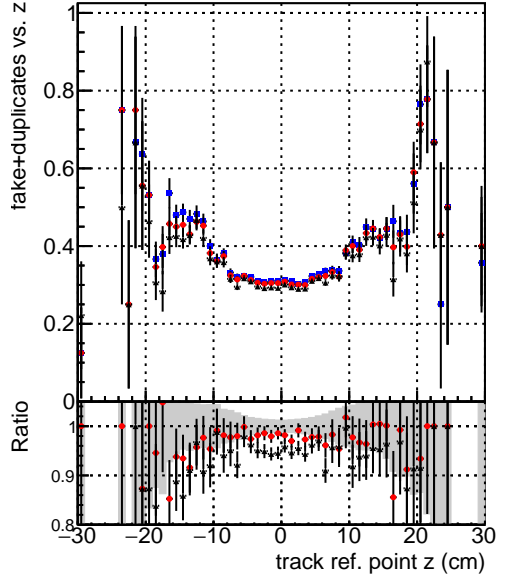

Efficiency vs vertpos**fake+duplicates vs vert r**

Legend for Efficiency vs. vert r and fake+duplicates vs. track ref. point r:

- Blue squares: DQM_mkFit_TTbarPU50_extractedGeoms_rescaleError100
- Red circles: DQM_mkFit_TTbarPU50_extractedGeoms_rescaleError100_pTCutOverlap0p0
- Black crosses: DQM_mkFit_TTbarPU50_extractedGeoms_rescaleError100_pTCutOverlap0p0_dynamicChi2CutOverlap

Efficiency vs vert z**Efficiency vs. sim PV z****fake+duplicates vs Sim. PV z**