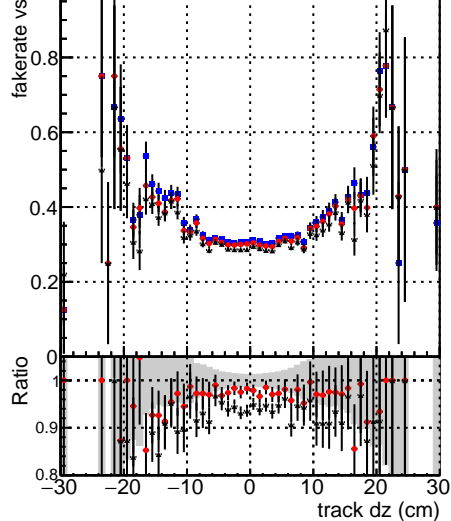

Fake rate vs dxy

Duplicates Rate vs Dxy

Pileup rate vs dxy

—•— DGM mkFit TTbar PU50 extracted Geoms_rescale Error100
—•— DGM mkFit TTbar PU50 extracted Geoms_rescale Error100 pTCutOverlap0p0
—•— DGM mkFit TTbar PU50 extracted Geoms_rescale Error100 pTCutOverlap0p0 dynamicChi2CutOverlap

Fake rate vs dz

Duplicates Rate vs Ddz

Pileup rate vs dz