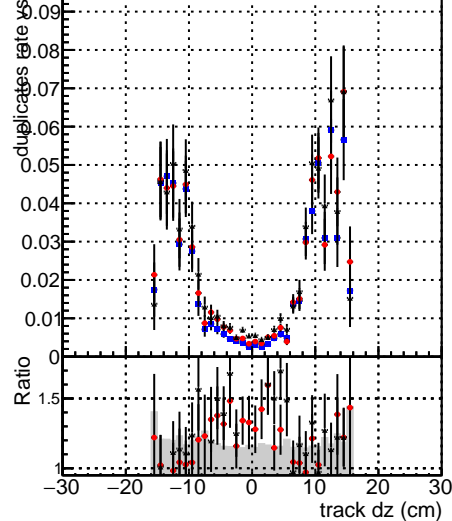

Fake rate vs dxy

Duplicates Rate vs Dxy

Pileup rate vs dxy

—•— DGM mkFit TTbar PU50 extracted Geoms_rescale Error100
—•— DGM mkFit TTbar PU50 extracted Geoms_rescale Error100 pTCutOverlap0p0
—•— DGM mkFit TTbar PU50 extracted Geoms_rescale Error100 pTCutOverlap0p0 dynamicChi2CutOverlap

Fake rate vs dz

Duplicates Rate vs Ddz

Pileup rate vs dz