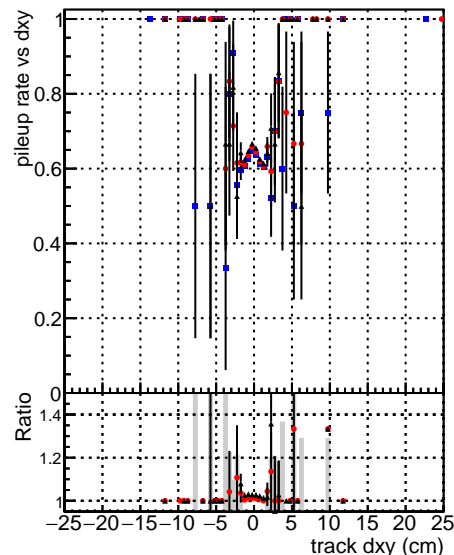

Fake rate vs dxy

Duplicates Rate vs Dxy

Pileup rate vs dxy

—•— DGM mkFit TTbar PU50 extracted Geoms_rescale Error100
—•— DGM mkFit TTbar PU50 extracted Geoms_rescale Error100 pTCutOverlap0p0
—•— DGM mkFit TTbar PU50 extracted Geoms_rescale Error100 pTCutOverlap0p0 dynamicChi2CutOverlap

Fake rate vs dz

Duplicates Rate vs Ddz

Pileup rate vs dz