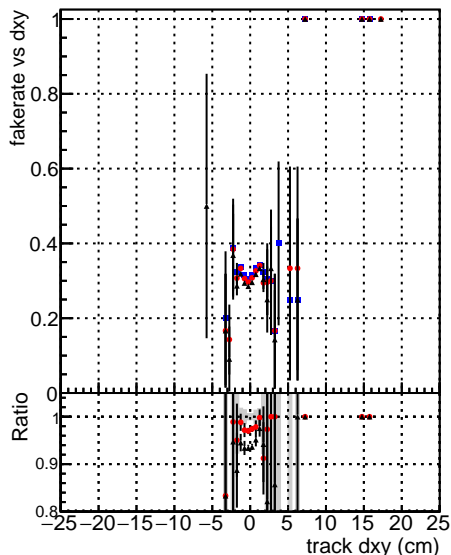

Fake rate vs dxy

Duplicates Rate vs Dxy

Pileup rate vs dxy

—•— DGM mkFit TTbar PU50 extracted Geoms_rescale Error100
—•— DGM mkFit TTbar PU50 extracted Geoms_rescale Error100 pTCutOverlap0p0
—•— DGM mkFit TTbar PU50 extracted Geoms_rescale Error100 pTCutOverlap0p0 dynamicChi2CutOverlap

Fake rate vs dz

Duplicates Rate vs Ddz

Pileup rate vs dz