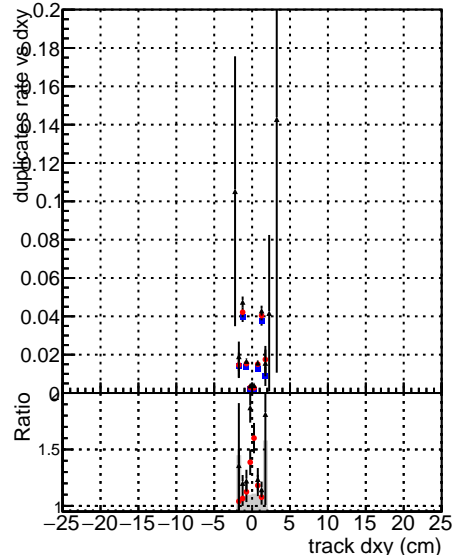

Fake rate vs dxy

Duplicates Rate vs Dxy

Pileup rate vs dxy

—•— DGM mkFit TTbar PU50 extracted Geoms_rescale Error100
—•— DGM mkFit TTbar PU50 extracted Geoms_rescale Error100 pTCutOverlap0p0
—•— DGM mkFit TTbar PU50 extracted Geoms_rescale Error100 pTCutOverlap0p0 dynamicChi2CutOverlap