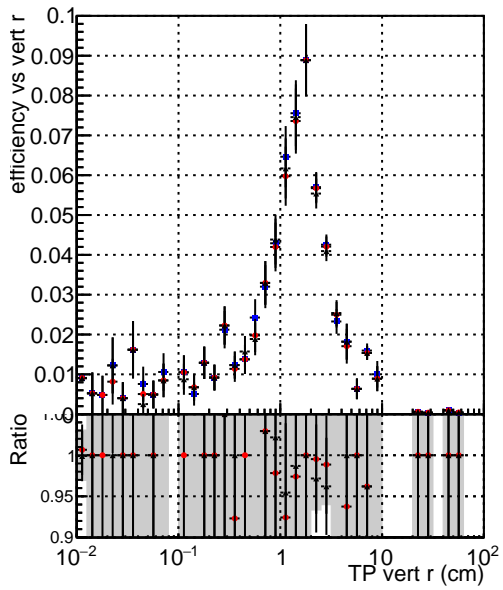

Efficiency vs vertpos**fake+duplicates vs vert r**

Legend for Efficiency vs. vert r and fake+duplicates vs. track ref. point r plots:

- Blue circle: DQM_mkFit_TTbarPU50_extractedGeoms_rescaleError100
- Red circle: DQM_mkFit_TTbarPU50_extractedGeoms_rescaleError100_pTCutOverlap0p0
- Black circle: DQM_mkFit_TTbarPU50_extractedGeoms_rescaleError100_pTCutOverlap0p0_dynamicChi2CutOverlap

Efficiency vs vert z**Efficiency vs. sim PV z****fake+duplicates vs Sim. PV z**