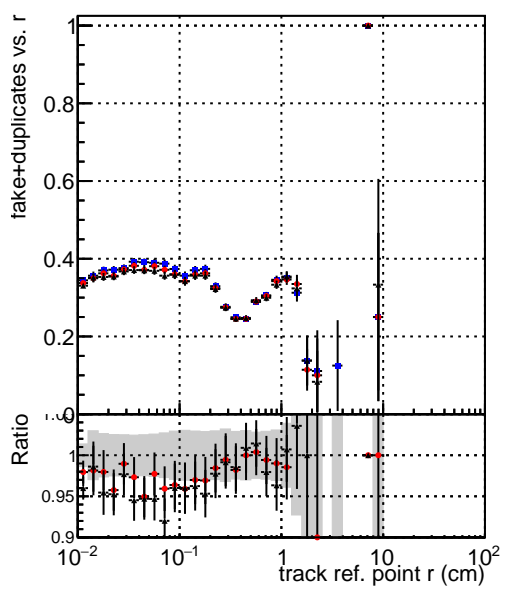

Efficiency vs vertpos**fake+duplicates vs vert r**

Legend for Efficiency vs. vert r and fake+duplicates vs. track ref. point r plots:

- Blue circle: DQM_mkFit_TTbarPU50_extractedGeoms_rescaleError100
- Red circle: DQM_mkFit_TTbarPU50_extractedGeoms_rescaleError100_pTCutOverlap0p0
- Black circle: DQM_mkFit_TTbarPU50_extractedGeoms_rescaleError100_pTCutOverlap0p0_dynamicChi2CutOverlap

Efficiency vs vert z**Efficiency vs. sim PV z****fake+duplicates vs Sim. PV z**