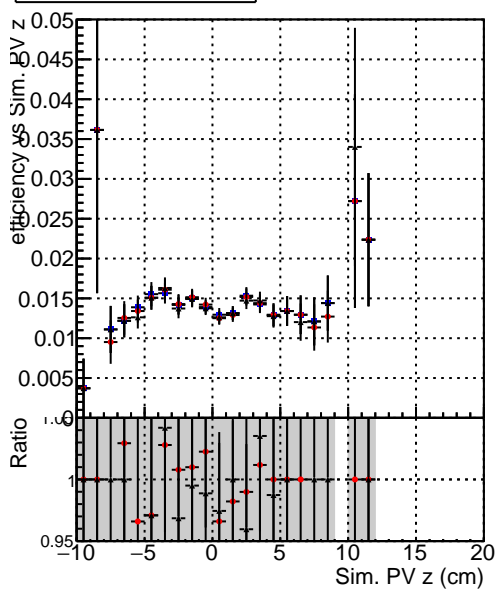

Efficiency vs vertpos**fake+duplicates vs vert r**

Legend for Efficiency vs. vert r and fake+duplicates vs. track ref. point r plots:

- Blue circle: DQM_mkFit_TTbarPU50_extractedGeoms_rescaleError100
- Red circle: DQM_mkFit_TTbarPU50_extractedGeoms_rescaleError100_pTCutOverlap0p0
- Black circle: DQM_mkFit_TTbarPU50_extractedGeoms_rescaleError100_pTCutOverlap0p0_dynamicChi2CutOverlap

Efficiency vs vert z**Efficiency vs. sim PV z****fake+duplicates vs Sim. PV z**