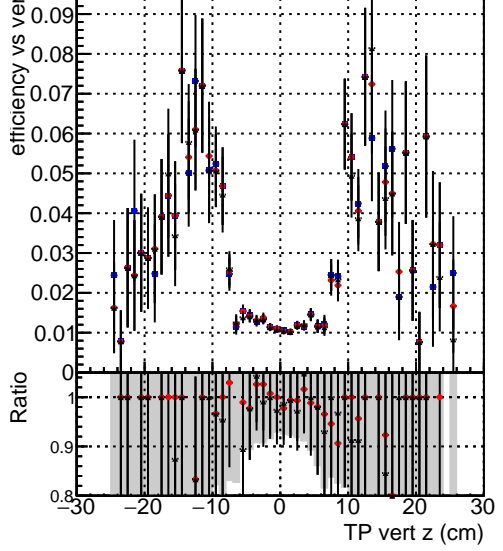

Efficiency vs vertpos**fake+duplicates vs vert r**

Legend for Efficiency vs. vert r and fake+duplicates vs. track ref. point r plots:

- Blue circle: DQM_mkFit_TTbarPU50_extractedGeoms_rescaleError100
- Red circle: DQM_mkFit_TTbarPU50_extractedGeoms_rescaleError100_pTCutOverlap0p0
- Black circle: DQM_mkFit_TTbarPU50_extractedGeoms_rescaleError100_pTCutOverlap0p0_dynamicChi2CutOverlap

Efficiency vs vert z**Efficiency vs. sim PV z****fake+duplicates vs Sim. PV z**