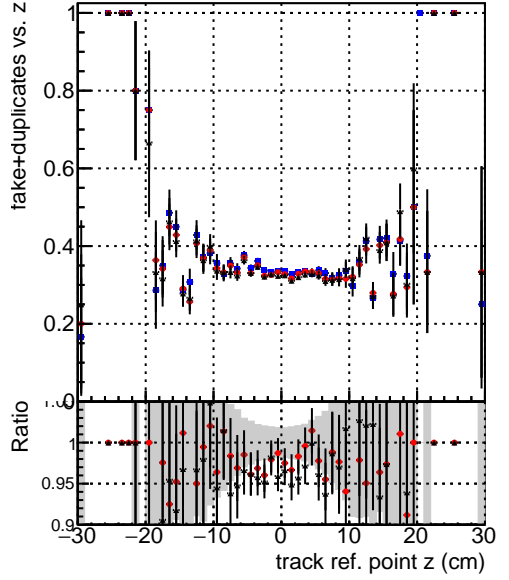

Efficiency vs vertpos**fake+duplicates vs vert r**

Legend for Efficiency vs. vert r and fake+duplicates vs. track ref. point r plots:

- Blue circle: DQM_mkFit_TTbarPU50_extractedGeoms_rescaleError100
- Red circle: DQM_mkFit_TTbarPU50_extractedGeoms_rescaleError100_pTCutOverlap0p0
- Black circle: DQM_mkFit_TTbarPU50_extractedGeoms_rescaleError100_pTCutOverlap0p0_dynamicChi2CutOverlap

Efficiency vs vert z**Efficiency vs. sim PV z****fake+duplicates vs Sim. PV z**