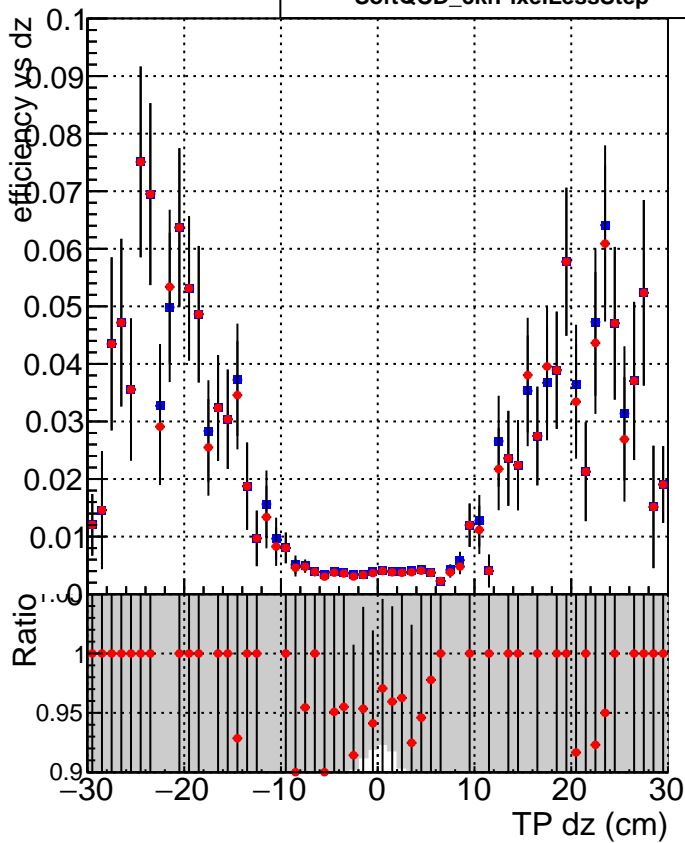

Efficiency vs Dxy

Efficiency vs Dz

—■— SoftQCD_default
—●— SoftQCD_ckfPixelLessStep