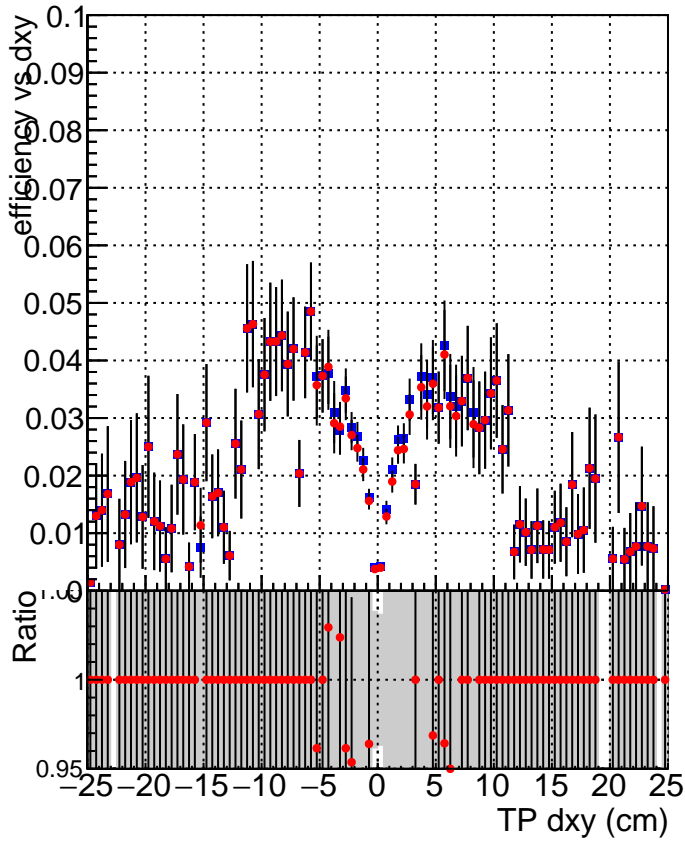

Efficiency vs Dxy

Efficiency vs Dz

—■— SoftQCD_default
—●— SoftQCD_ckfPixelLessStep