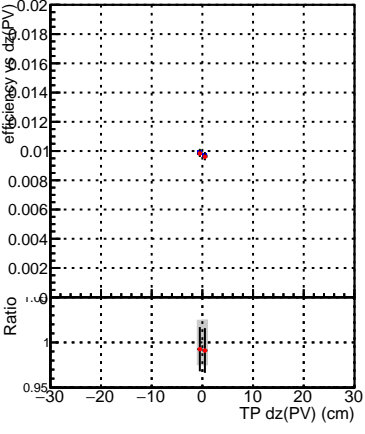

Efficiency vs Dxy(PV)

Efficiency vs Dxy(PV) plot showing efficiency and ratio vs TP dxy(PV) (cm). Legend: SoftQCD\_default (blue square), SoftQCD\_ckfPixelLessStep (red circle).

Efficiency vs Dz(PV)

Efficiency vs Dz(PV)