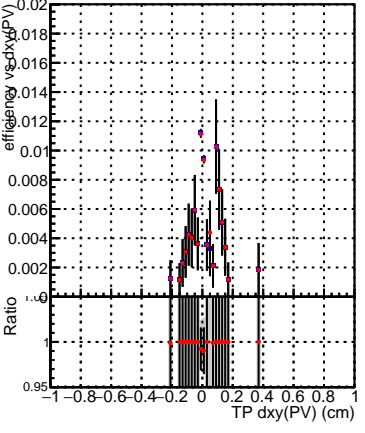

Efficiency vs Dxy(PV)

Efficiency vs Dxy(PV) plot showing efficiency and ratio vs TP dxy(PV) (cm). Legend: SoftQCD\_default (blue square), SoftQCD\_ckfPixelLessStep (red circle).

Efficiency vs Dz(PV)

Efficiency vs Dz(PV)