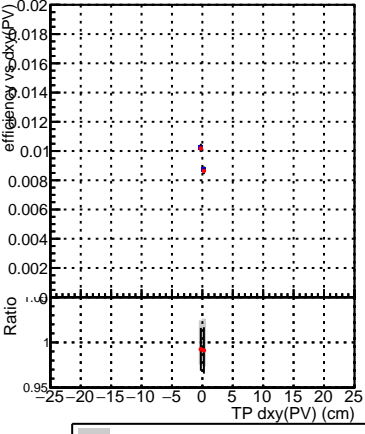

Efficiency vs Dxy(PV)

Efficiency vs Dxy(PV) plot showing efficiency and ratio vs TP dxy(PV) (cm). Legend: SoftQCD\_default (blue square), SoftQCD\_ckfPixelLessStep (red circle).

Efficiency vs Dz(PV)

Efficiency vs Dz(PV)