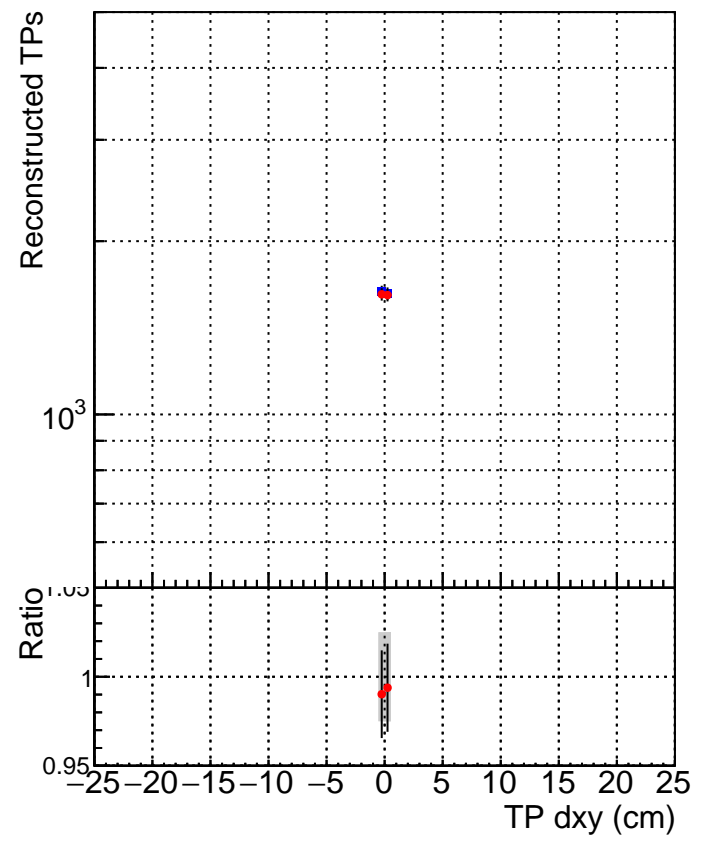

N of simulated tracks vs dxy

N of associated tracks (simToReco) vs dxy

N of simulated track

- SoftQCD_default
- SoftQCD_ckfPixelLessStep