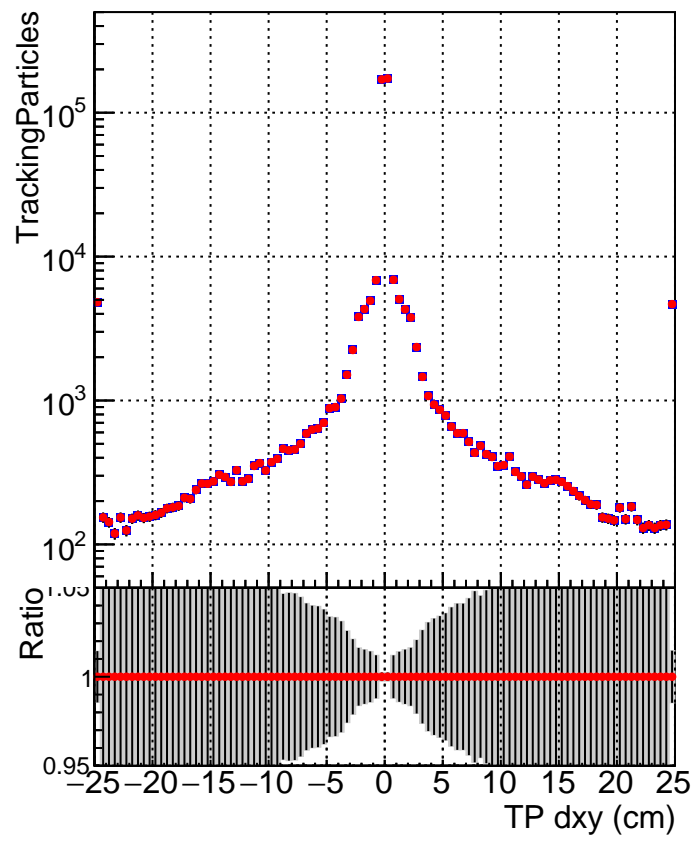

N of simulated tracks vs dxy

N of associated tracks (simToReco) vs dxy

N of simulated track

- SoftQCD_default
- SoftQCD_ckfPixelLessStep