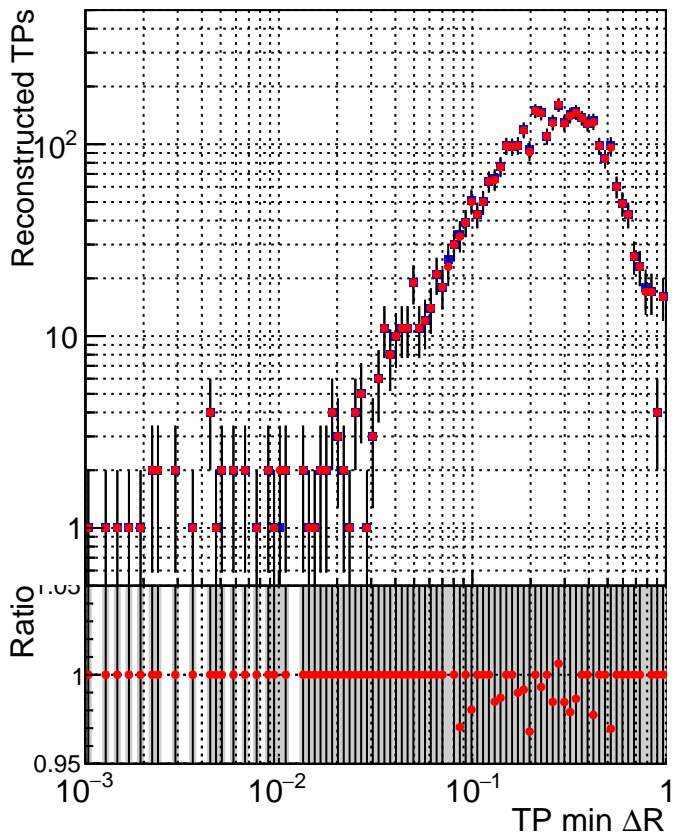

N of simulated tracks vs dR

N of associated tracks (simToReco) vs dR

N of simulated tracks

■ SoftQCD\_default  
■ SoftQCD\_ckfPixelLessStep