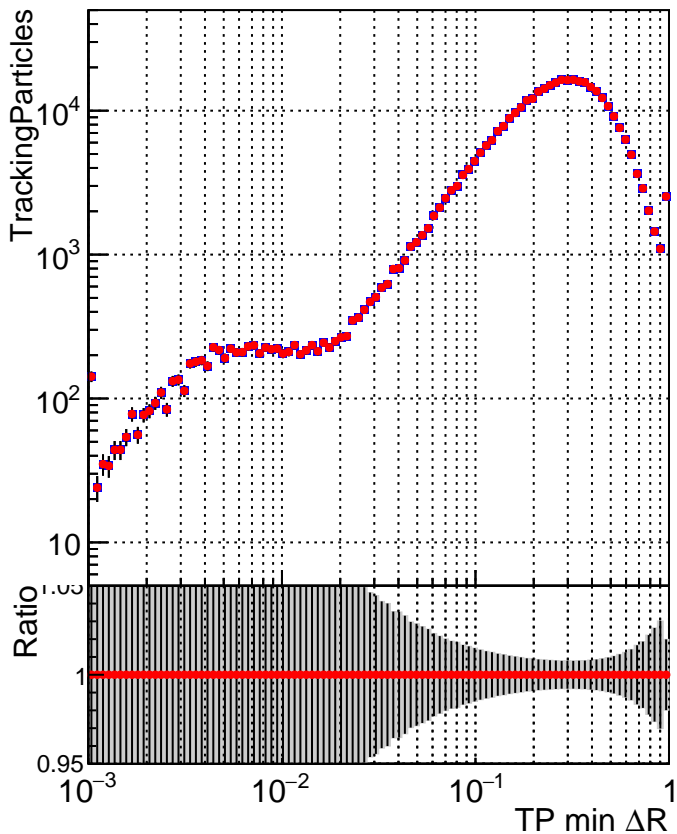

N of simulated tracks vs dR

N of associated tracks (simToReco) vs dR

N of simulated tracks

■ SoftQCD\_default  
■ SoftQCD\_ckfPixelLessStep