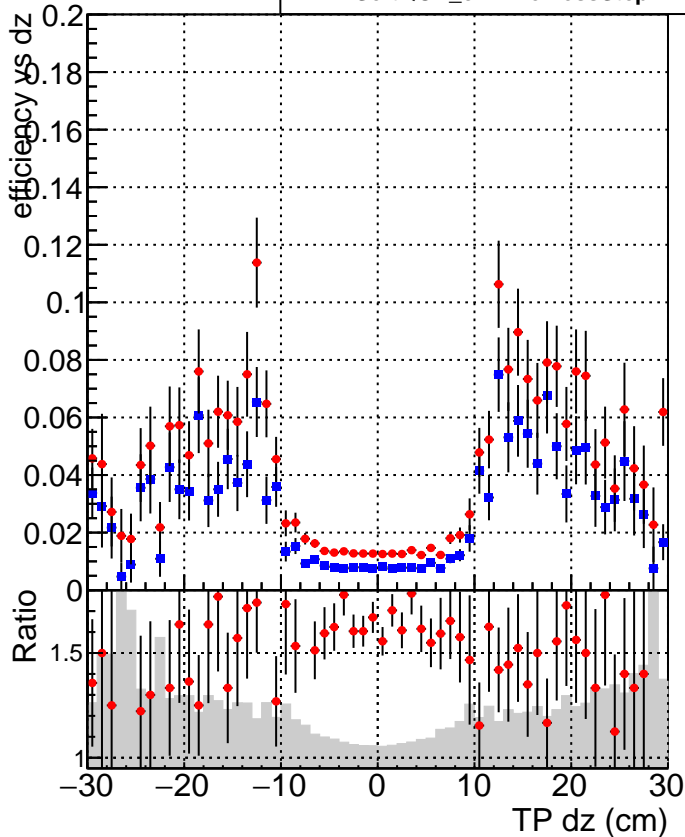

Efficiency vs Dxy**Efficiency vs Dz**

—■— SoftQCD_default
—●— SoftQCD_ckfPixelLessStep