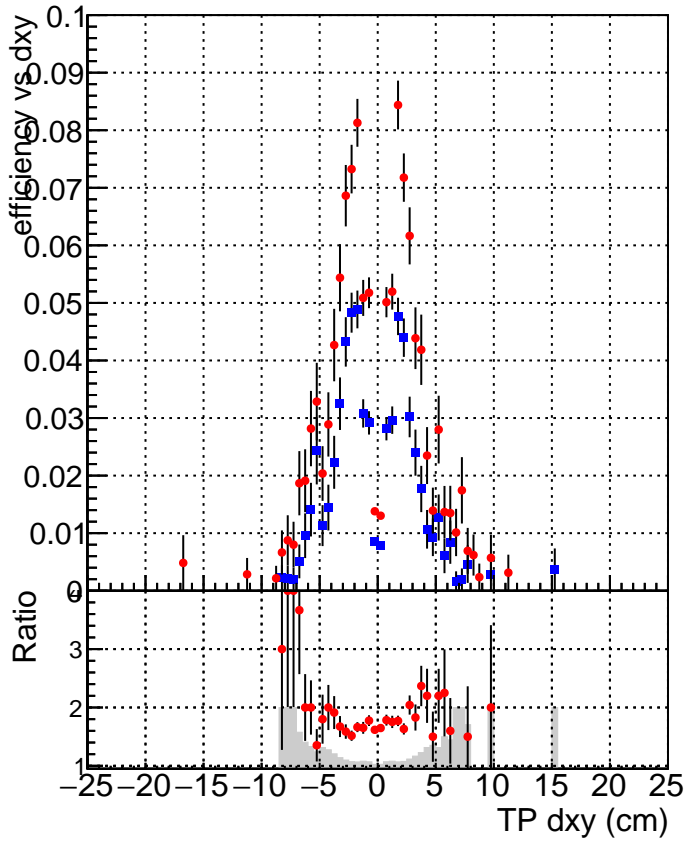

Efficiency vs Dxy**Efficiency vs Dz**

—■— SoftQCD_default
—●— SoftQCD_ckfPixelLessStep