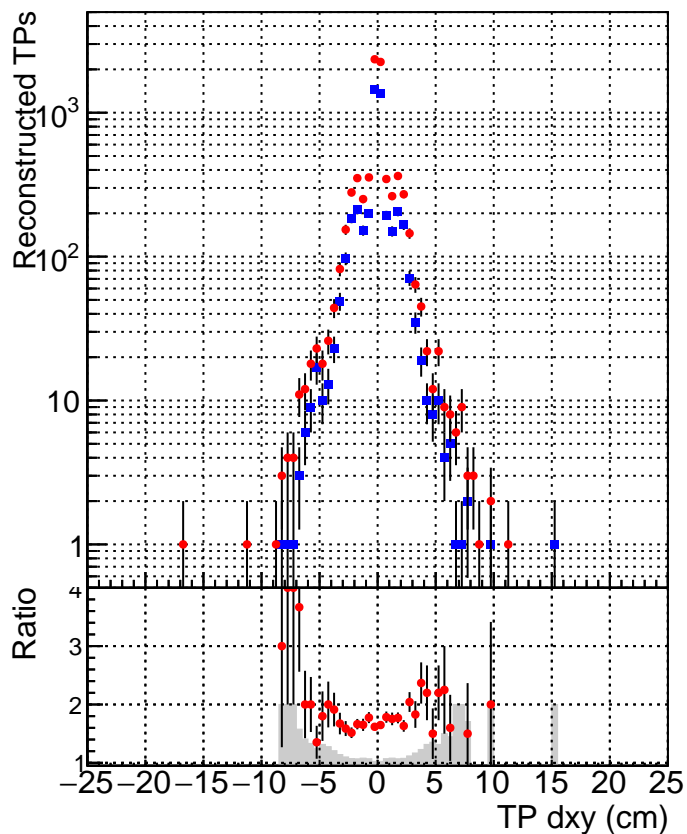

N of simulated tracks vs dxy**N of associated tracks (simToReco) vs dxy****N of simulated track**

■ SoftQCD_default
● SoftQCD_ckfPixelLessStep