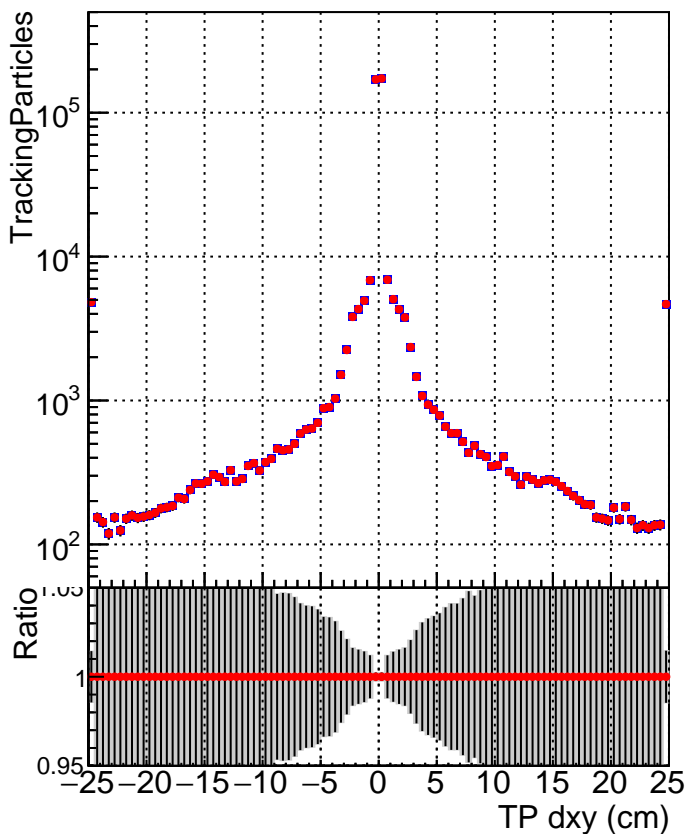

N of simulated tracks vs dxy**N of associated tracks (simToReco) vs dxy****N of simulated track**

■ SoftQCD_default
● SoftQCD_ckfPixelLessStep