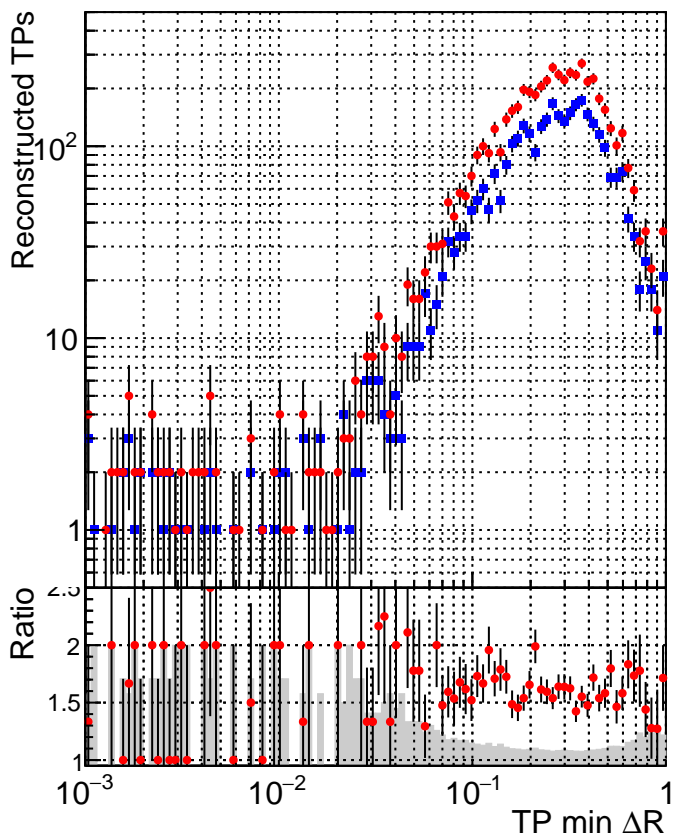

N of simulated tracks vs dR

N of associated tracks (simToReco) vs dR

N of simulated tracks

- SoftQCD\_default
- SoftQCD\_ckfPixelLessStep