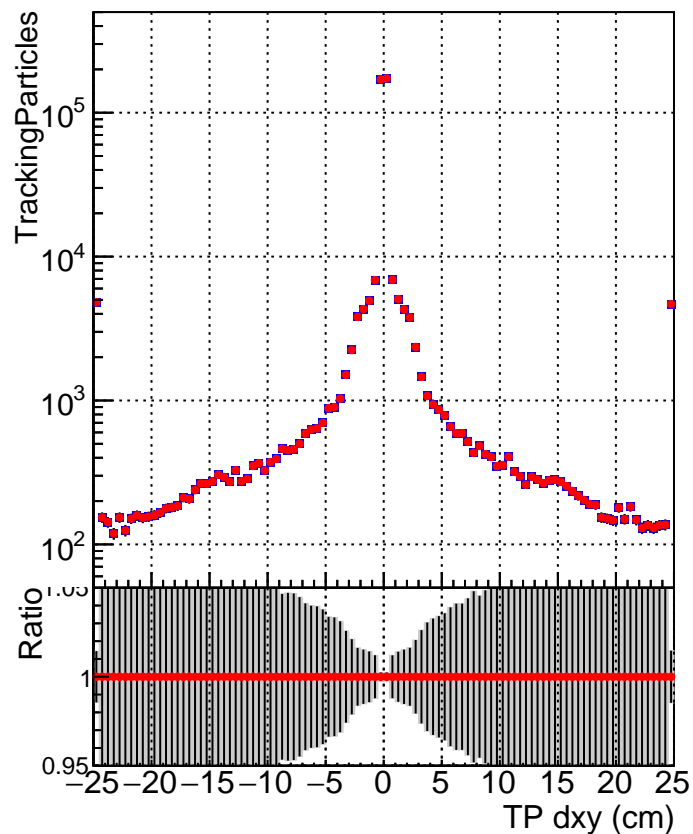

N of simulated tracks vs dxy**N of associated tracks (simToReco) vs dxy****N of simulated track**

- SoftQCD_default
- SoftQCD_ckfPixelLessStep