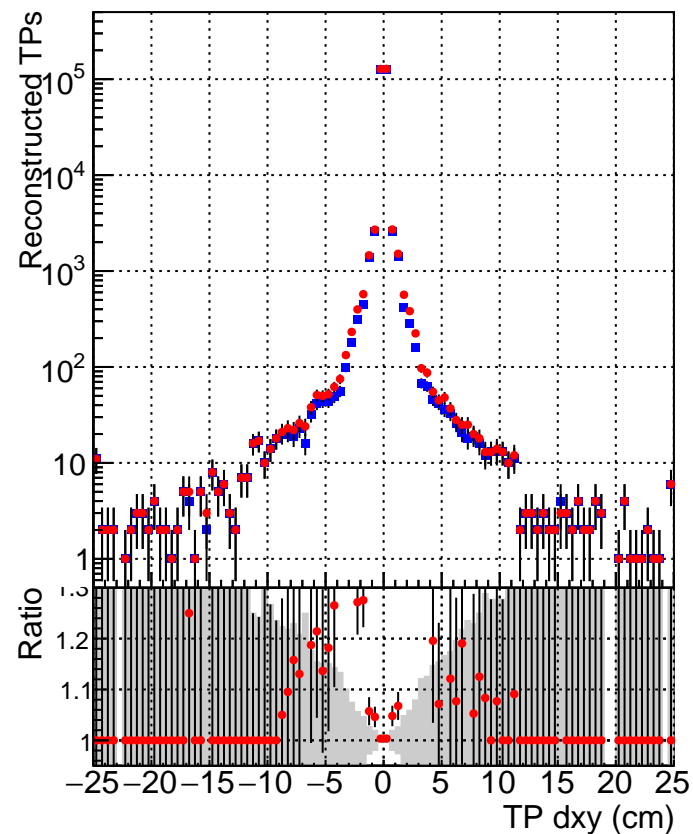

N of simulated tracks vs dxy**N of associated tracks (simToReco) vs dxy****N of simulated track**

- SoftQCD_default
- SoftQCD_ckfPixelLessStep