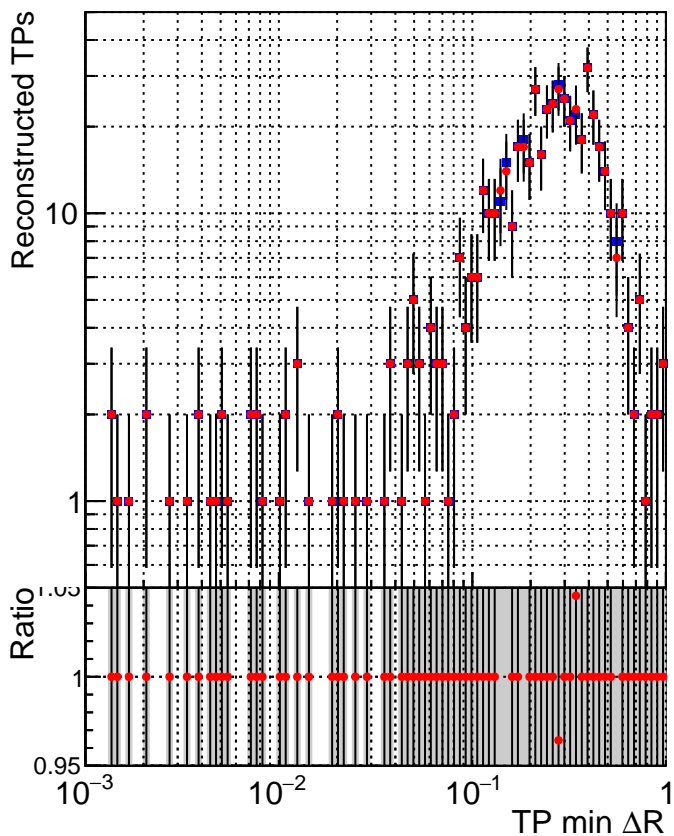

N of simulated tracks vs dR

N of associated tracks (simToReco) vs dR

N of simulated tracks

- SoftQCD\_default
- SoftQCD\_ckfPixelLessStep