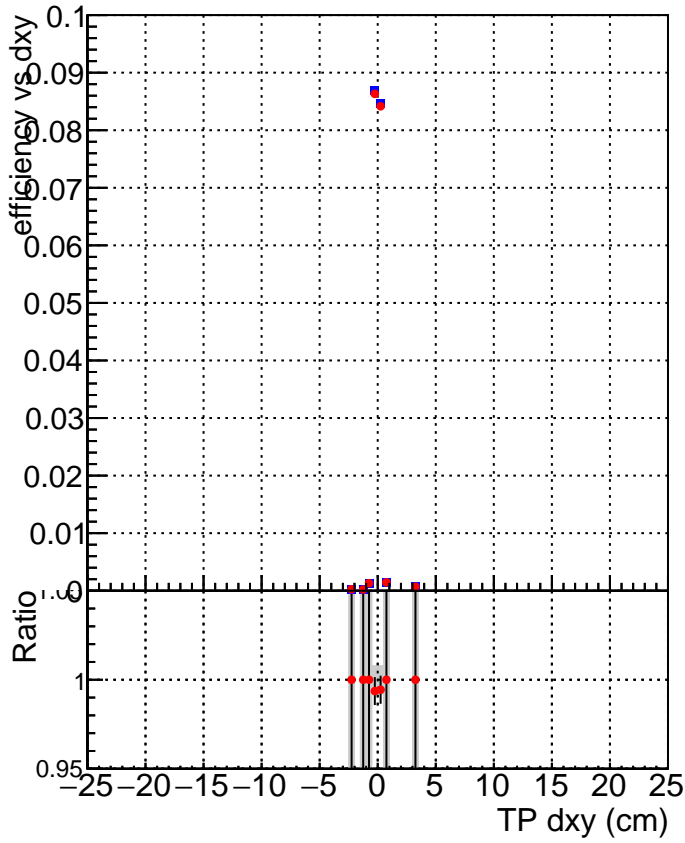

Efficiency vs Dxy

Efficiency vs Dz

—■— SoftQCD_default
—●— SoftQCD_ckfPixelLessStep