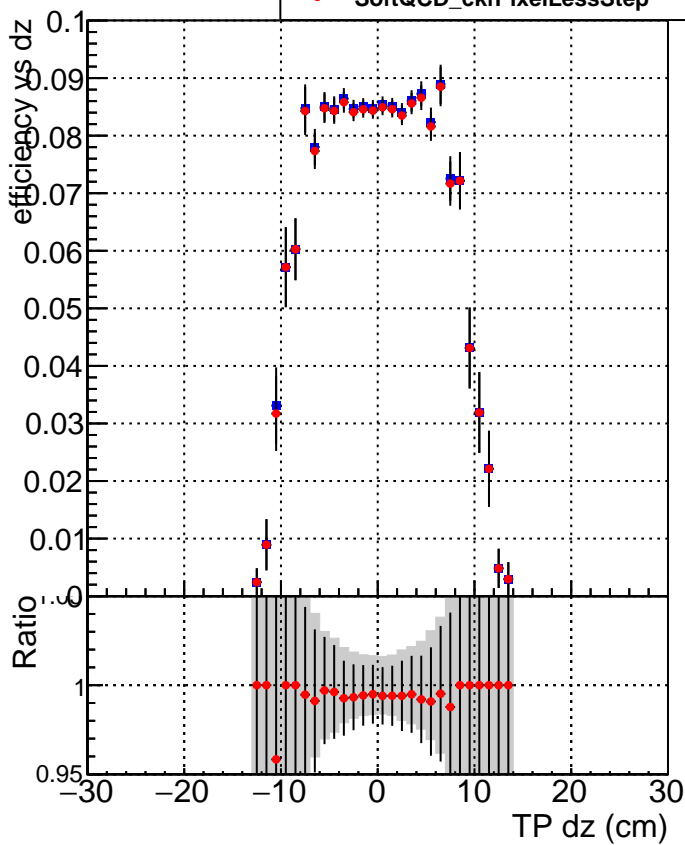

Efficiency vs Dxy

Efficiency vs Dz

—■— SoftQCD_default
—●— SoftQCD_ckfPixelLessStep