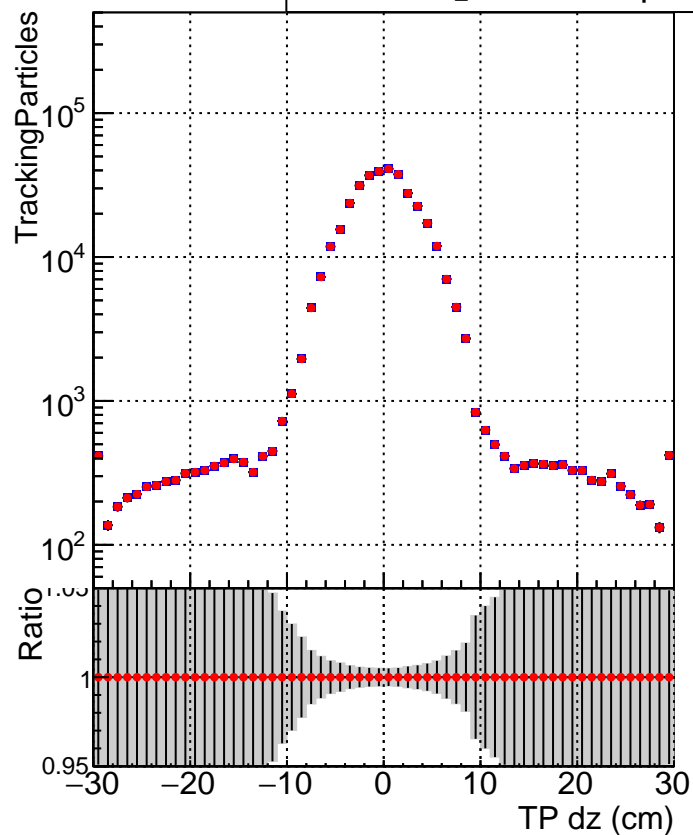

N of simulated tracks vs dxy**N of associated tracks (simToReco) vs dxy****N of simulated track**

■ SoftQCD_default
■ SoftQCD_ckfPixelLessStep