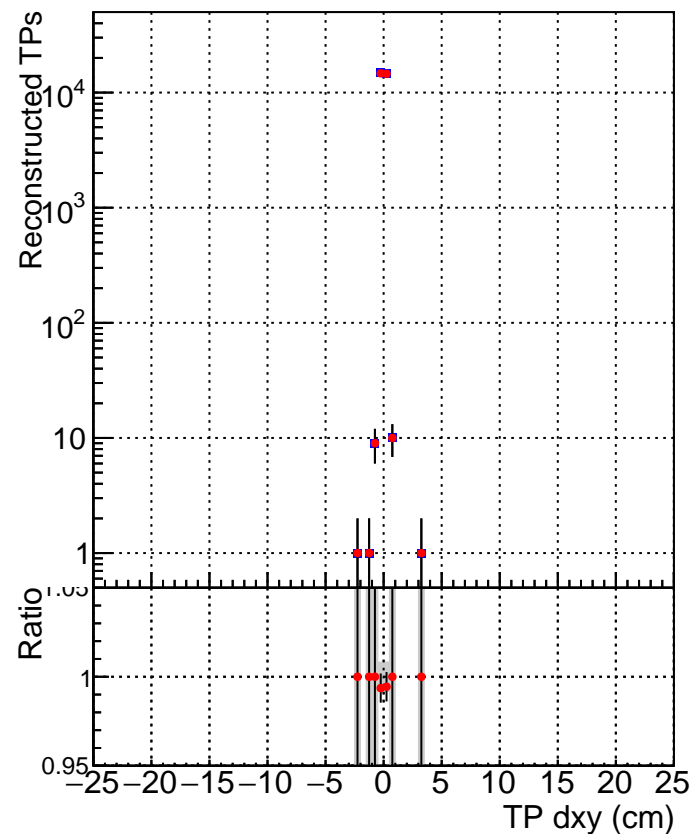

N of simulated tracks vs dxy**N of associated tracks (simToReco) vs dxy****N of simulated track**

■ SoftQCD_default
■ SoftQCD_ckfPixelLessStep