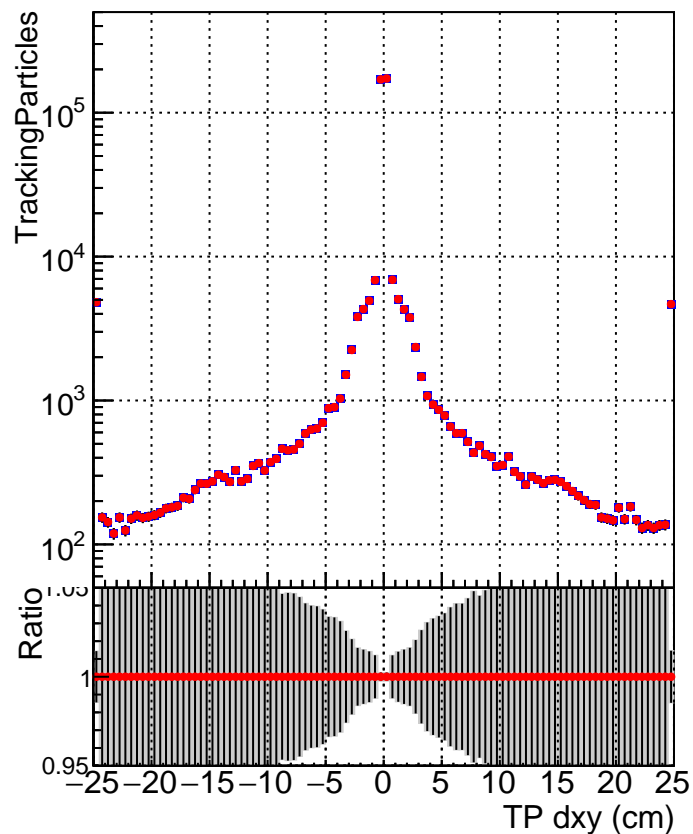

N of simulated tracks vs dxy**N of associated tracks (simToReco) vs dxy****N of simulated track**

■ SoftQCD_default
■ SoftQCD_ckfPixelLessStep