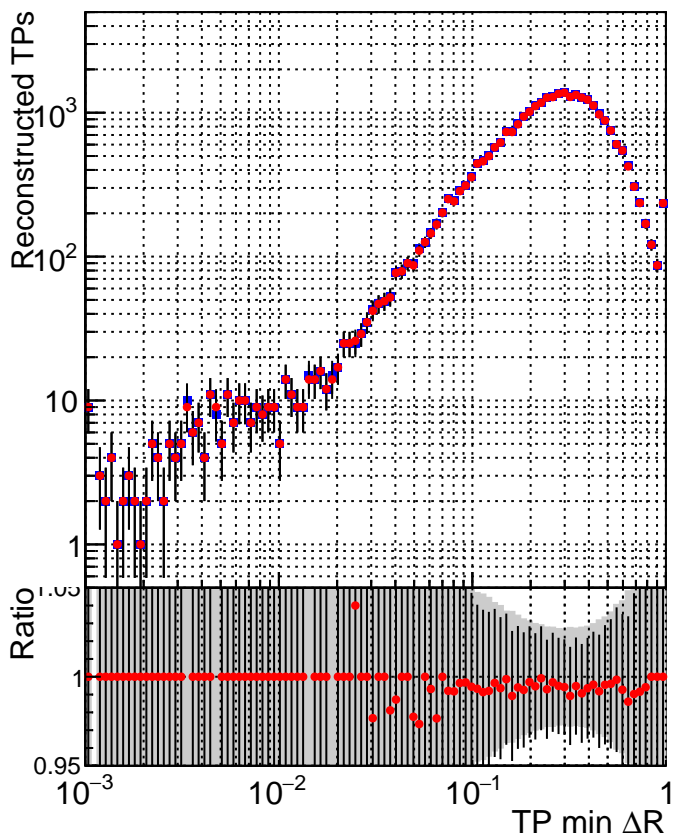

N of simulated tracks vs dR

N of associated tracks (simToReco) vs dR

N of simulated tracks

■ SoftQCD_default
■ SoftQCD_ckfPixelLessStep