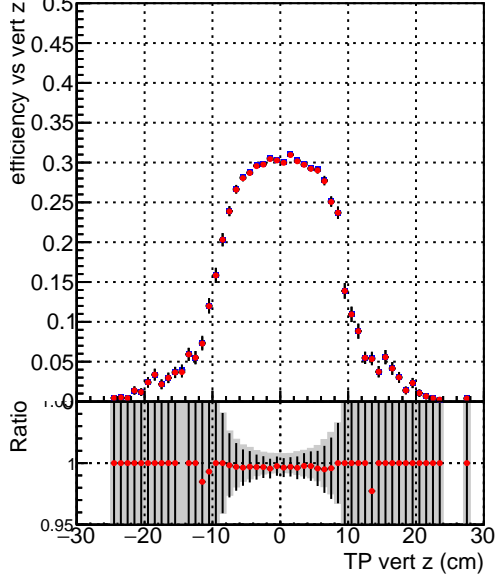

Efficiency vs vertpos

Legend: SoftQCD_default (blue square), SoftQCD_ckfPixelLessStep (red circle)

Efficiency vs. sim PV z