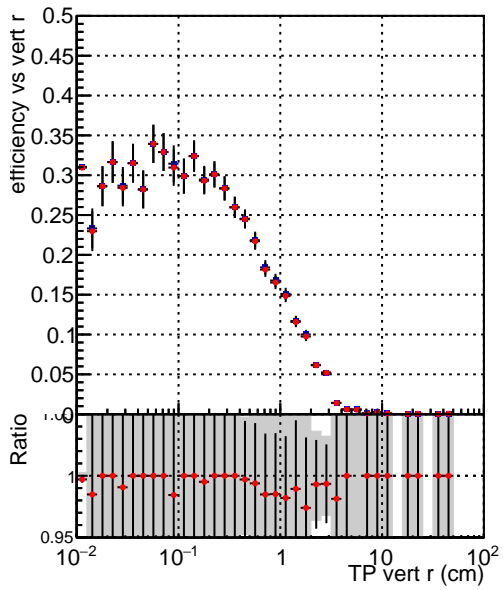

Efficiency vs vertpos

Legend: SoftQCD_default (blue square), SoftQCD_ckfPixelLessStep (red circle)

Efficiency vs. sim PV z